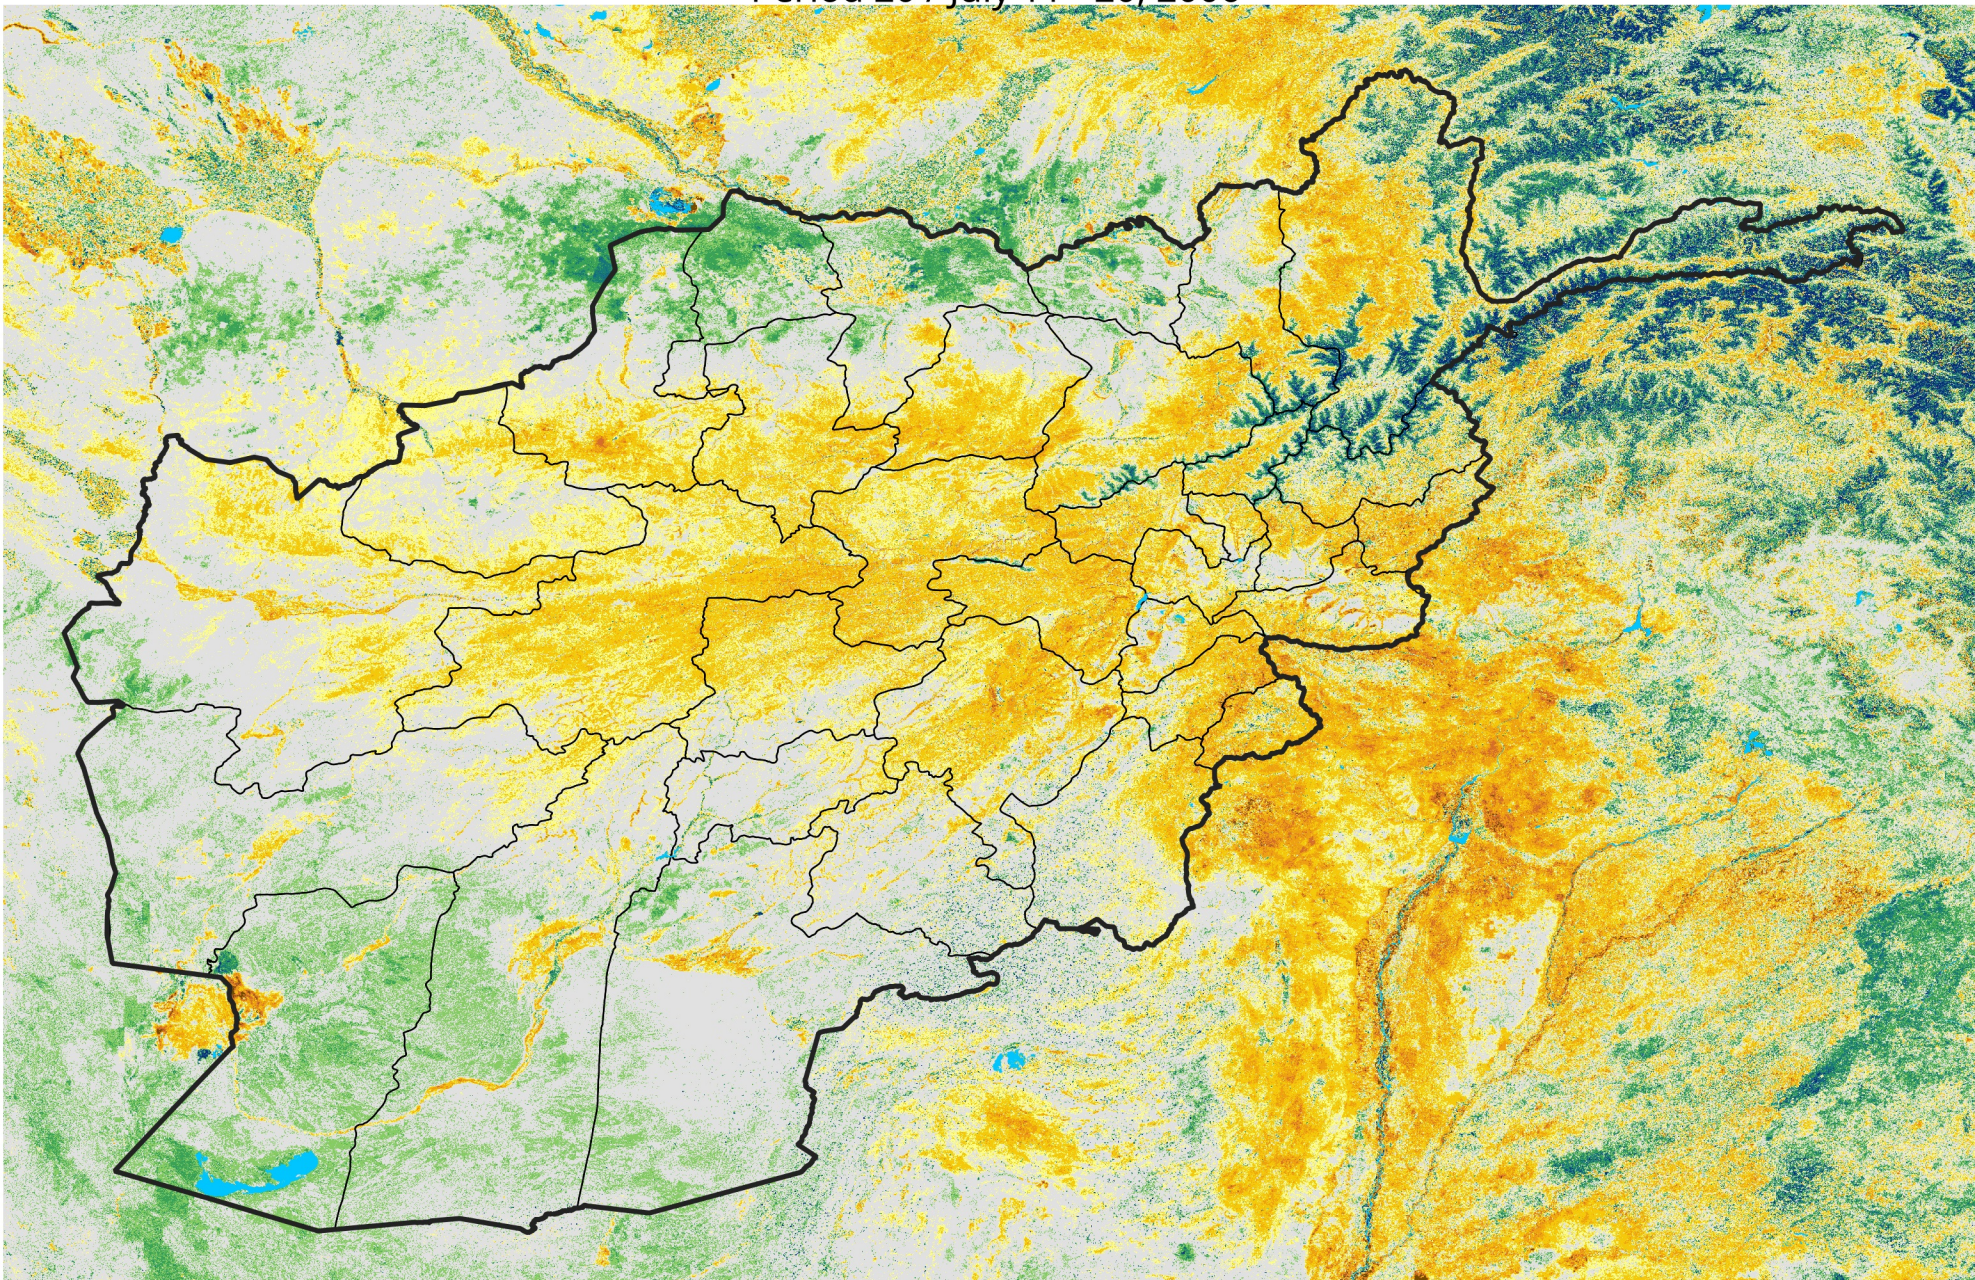

Afghanistan

Percent of Mean NDVI

2006 / mean (2003 - 2022)

Period 20 / July 11 - 20, 2006

Percent of Normal