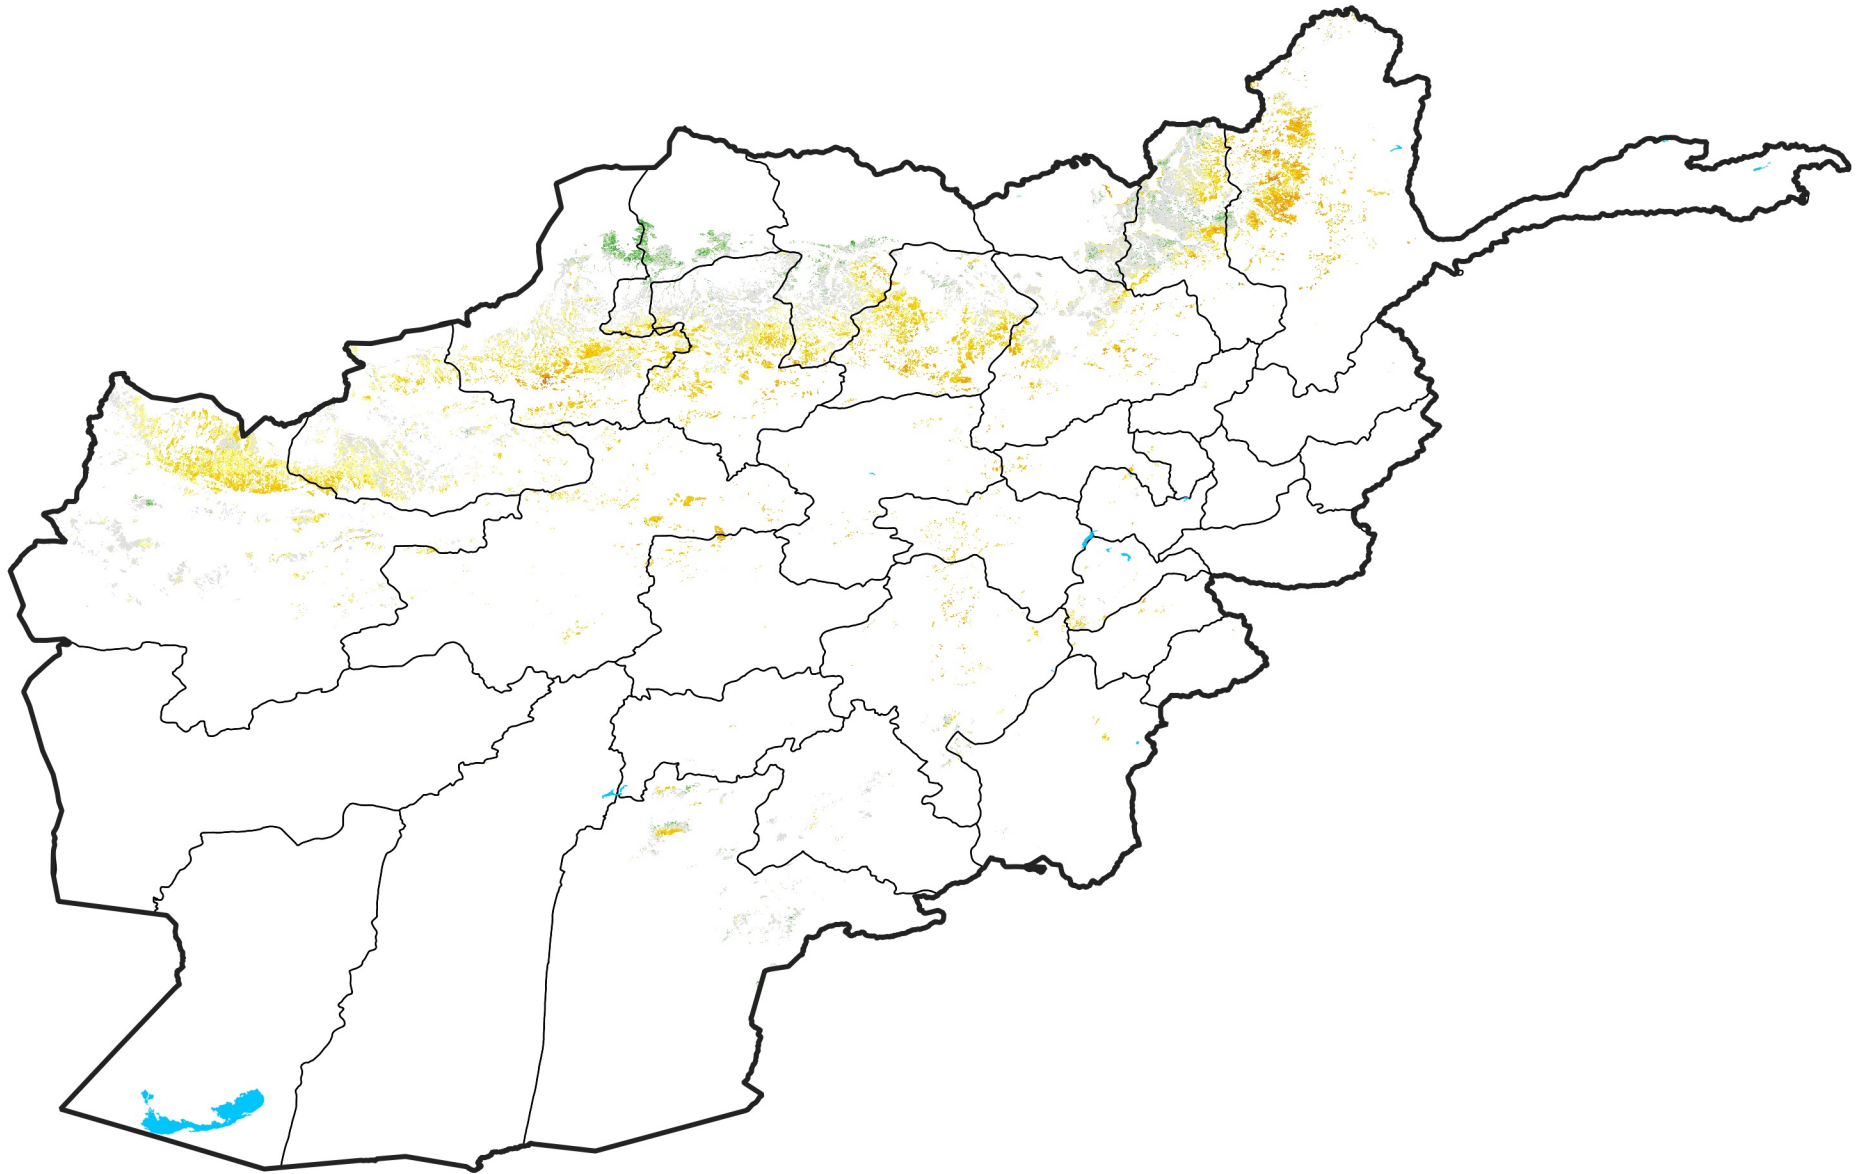

Afghanistan Rainfed Agricultural Areas

Percent of Mean NDVI

2006 / mean (2003 - 2022)

Period 20 / July 11 - 20, 2006

Percent of Normal