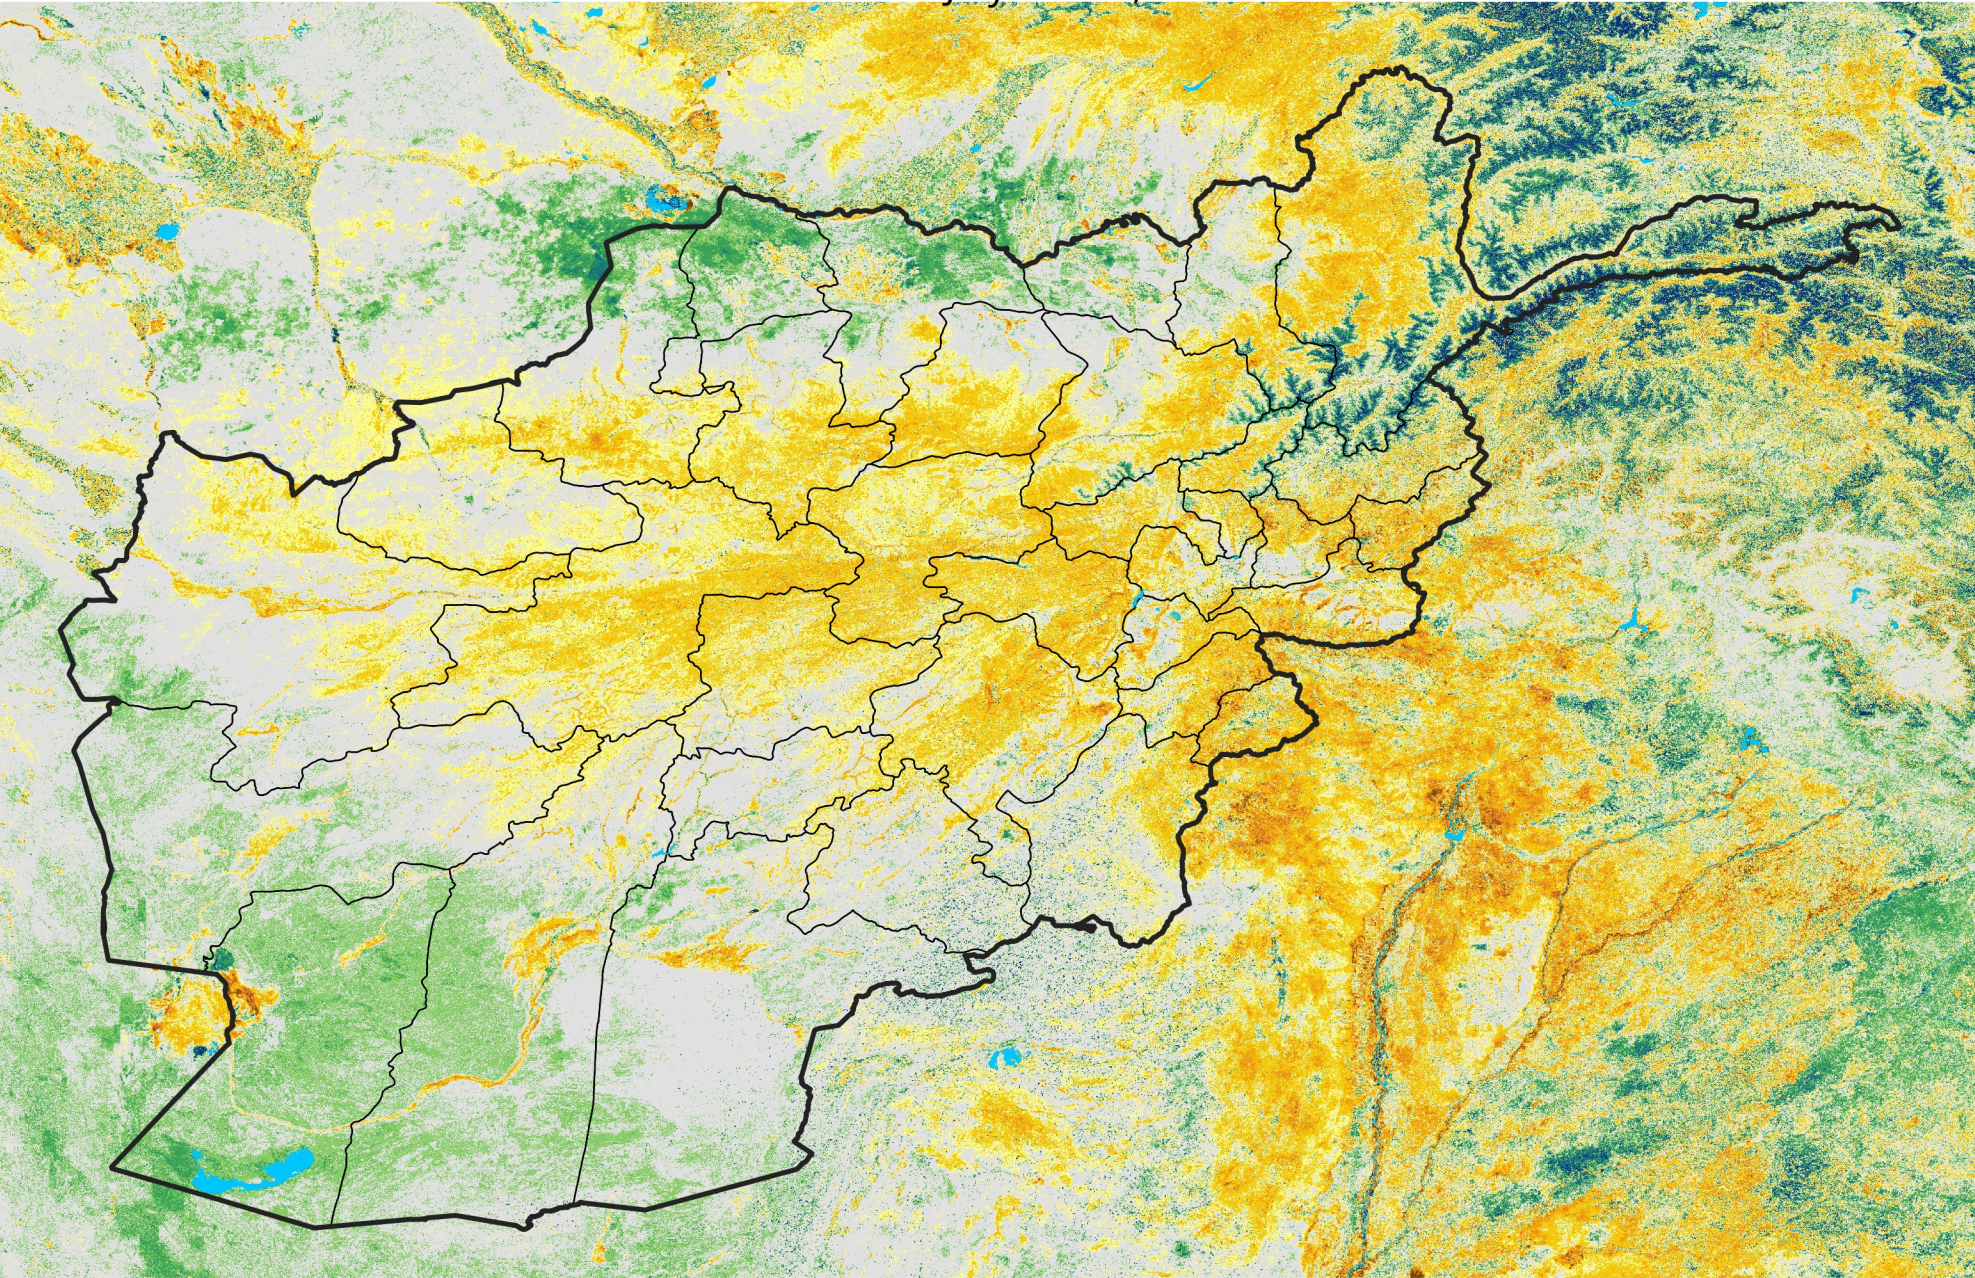

Afghanistan

Percent of Mean NDVI

2006 / mean (2003 - 2022)

Period 21 / July 21 - 31, 2006

Percent of Normal