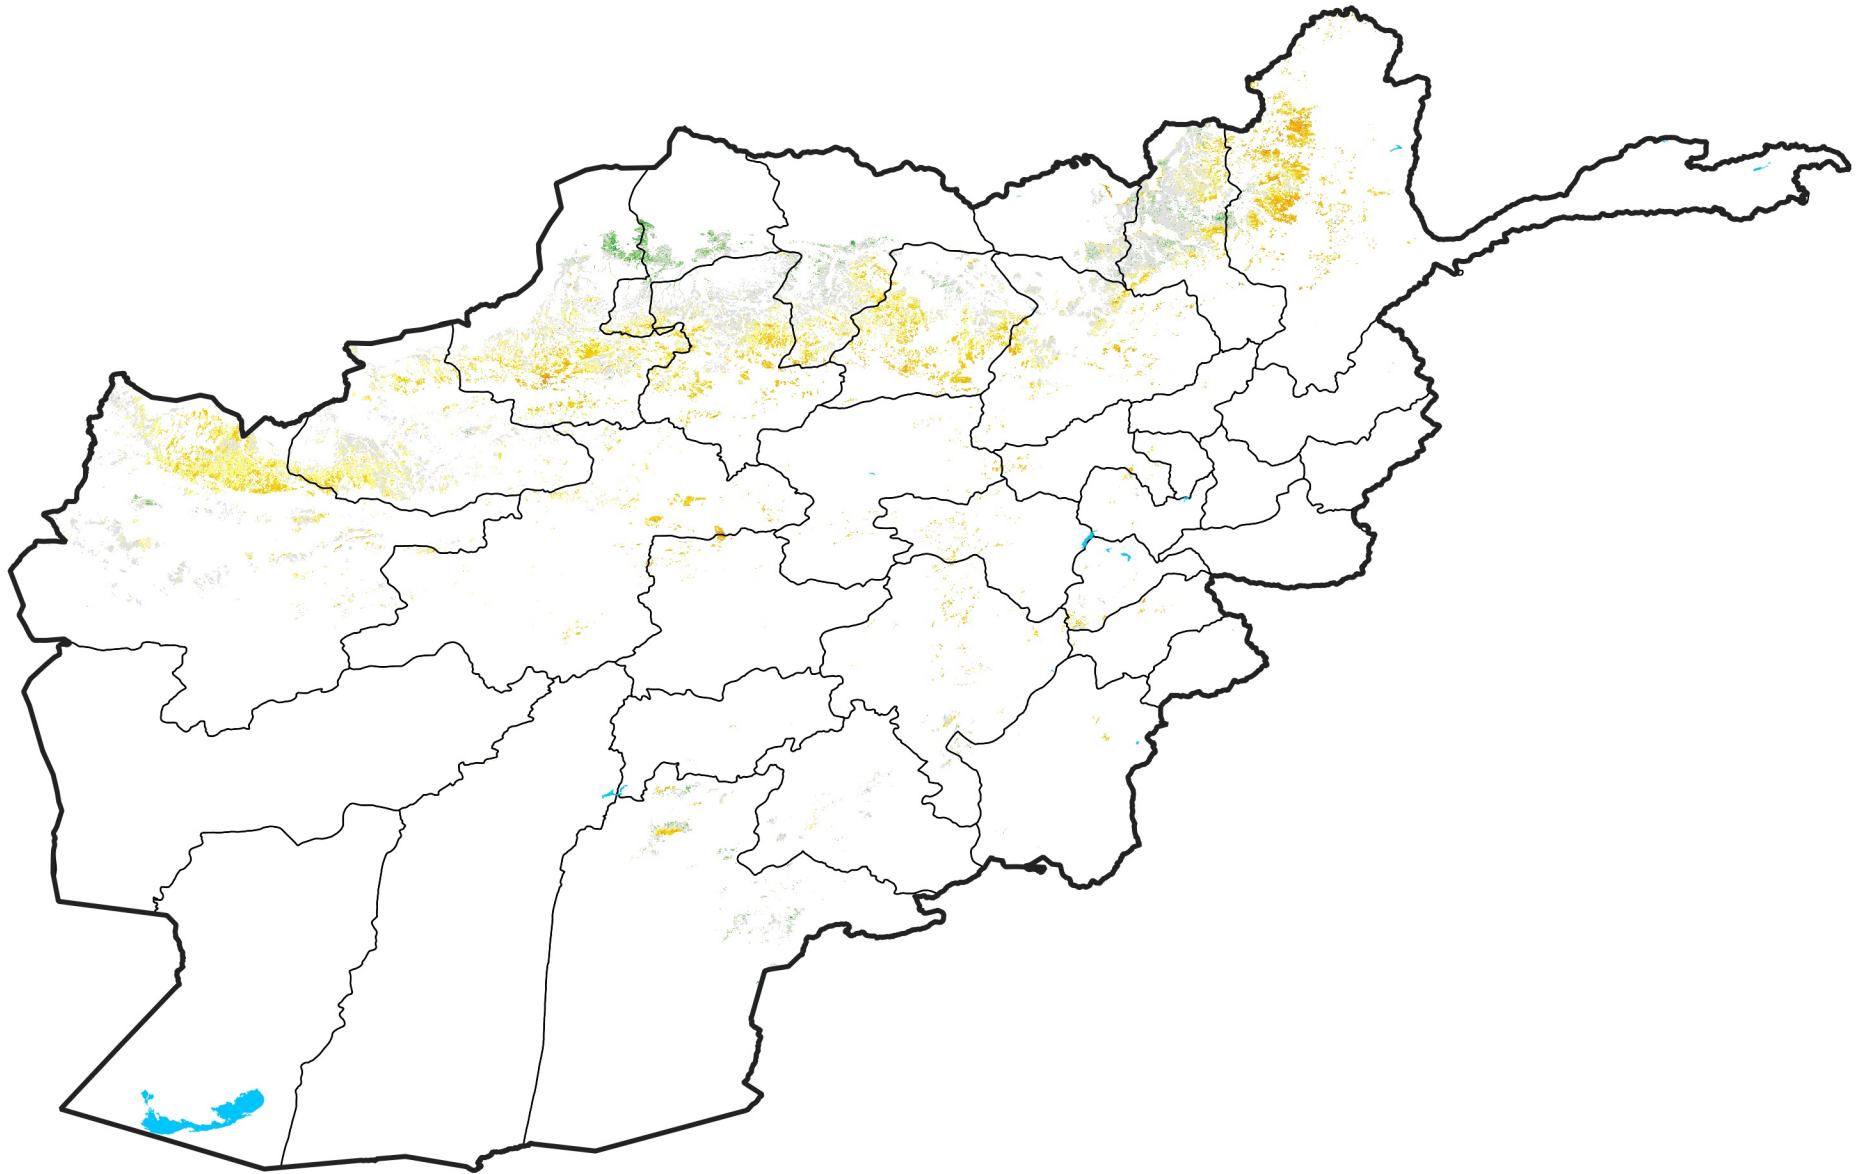

Afghanistan Rainfed Agricultural Areas

Percent of Mean NDVI

2006 / mean (2003 - 2022)

Period 21 / July 21 - 31, 2006

Percent of Normal