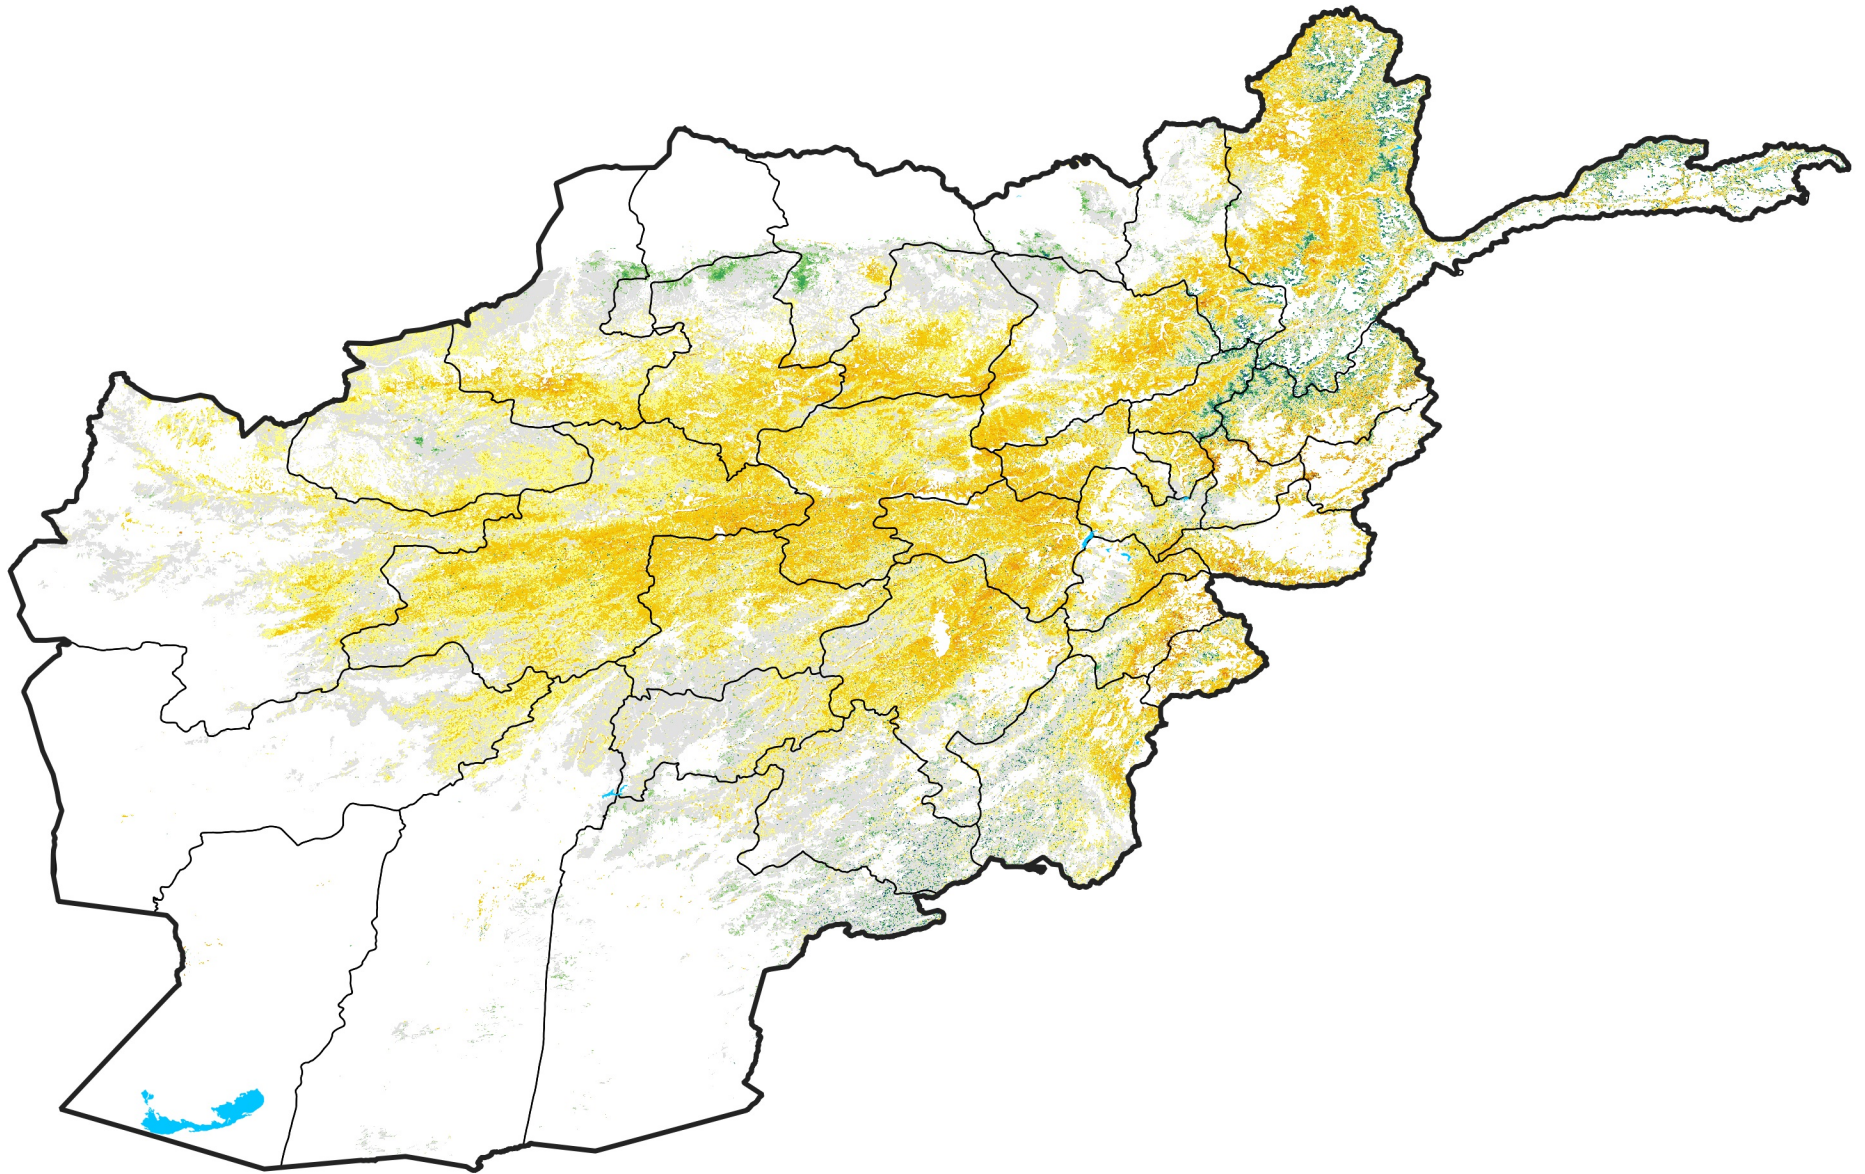

Afghanistan Rangeland Agricultural Areas

Percent of Mean NDVI

2006 / mean (2003 - 2022)

Period 21 / July 21 - 31, 2006

Percent of Normal