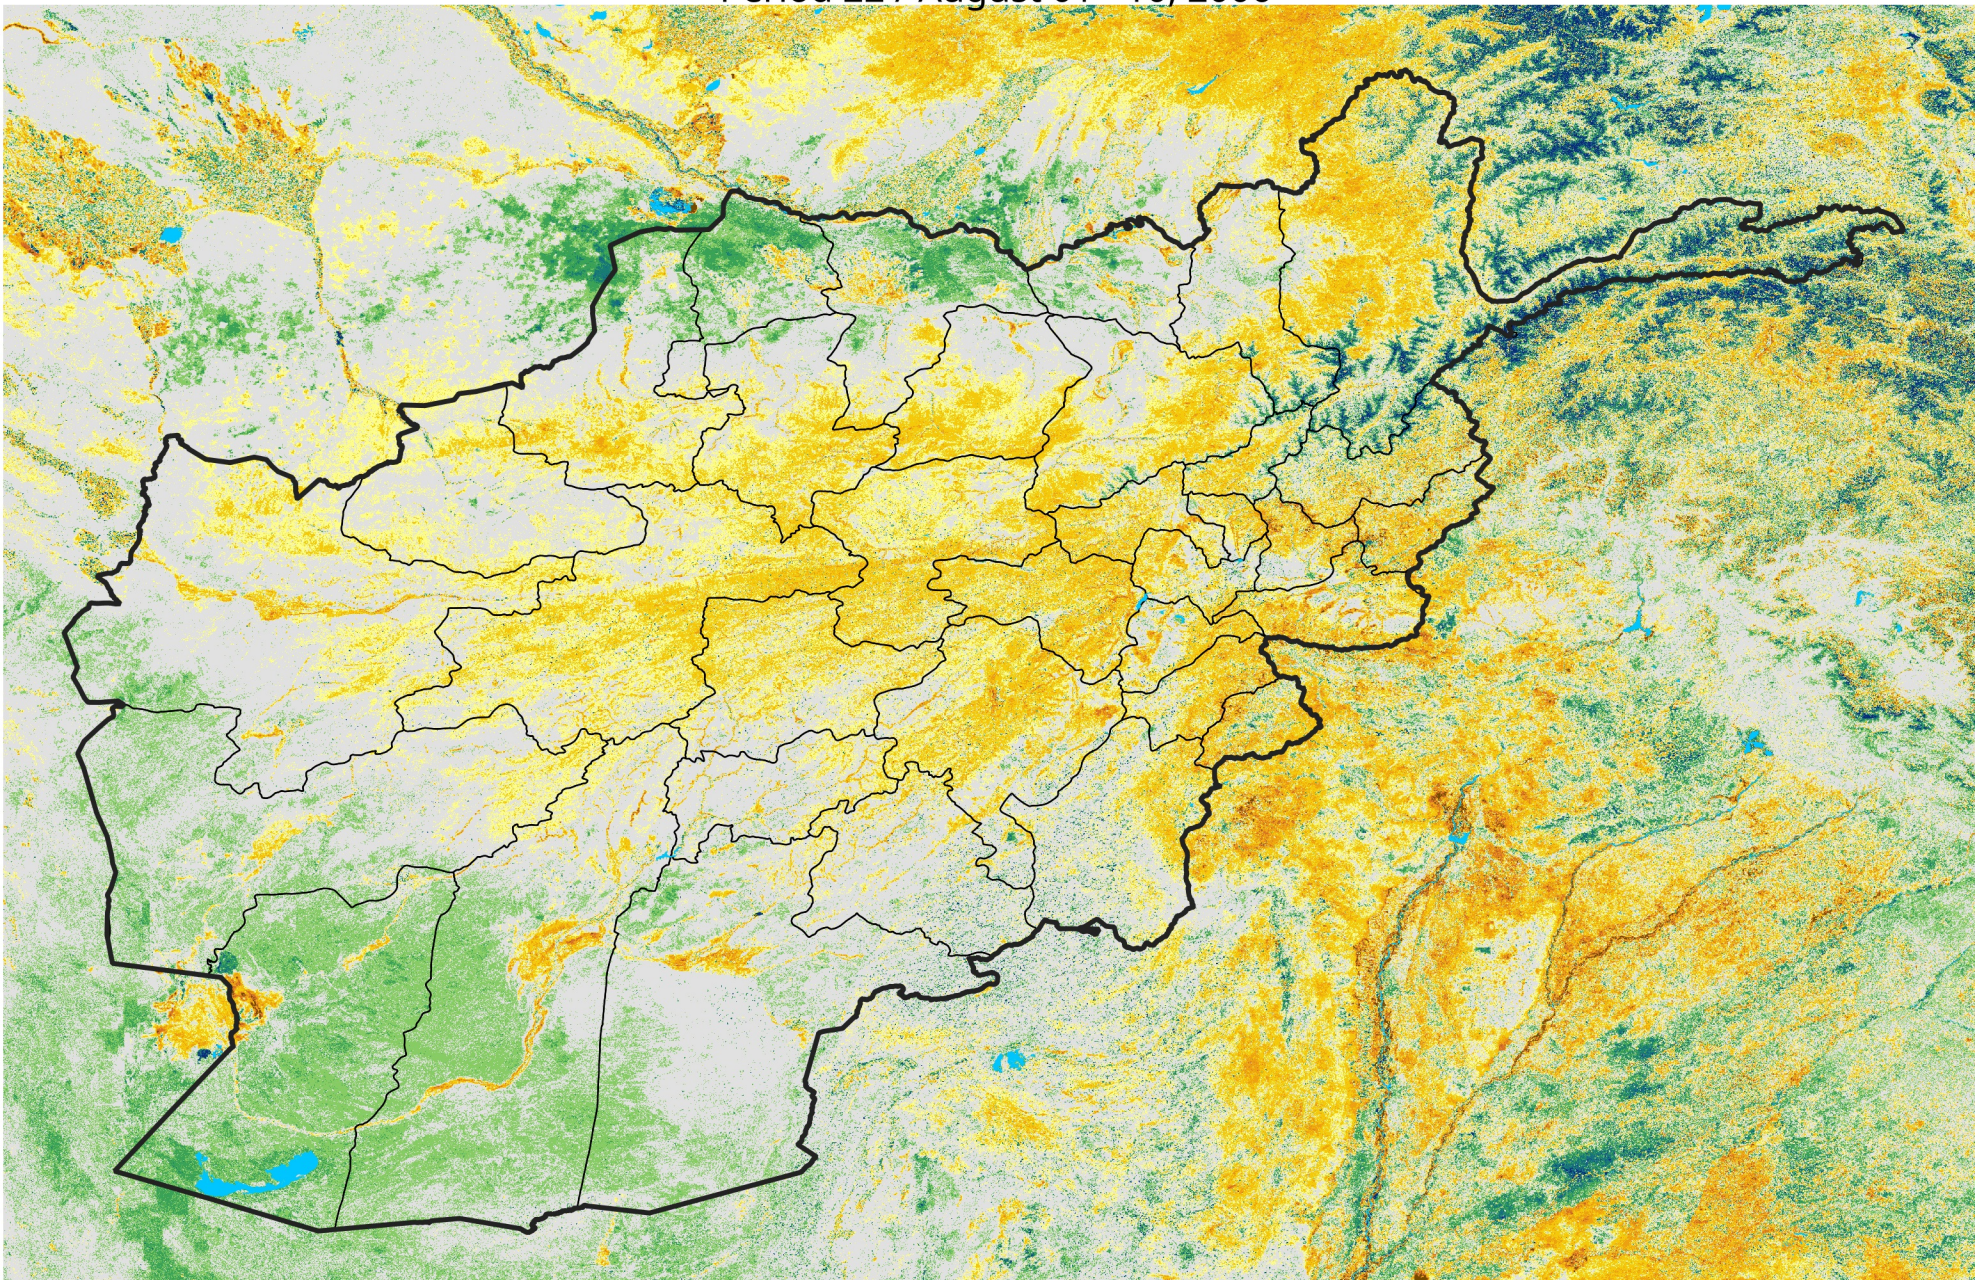

Afghanistan

Percent of Mean NDVI

2006 / mean (2003 - 2022)

Period 22 / August 01 - 10, 2006

Percent of Normal