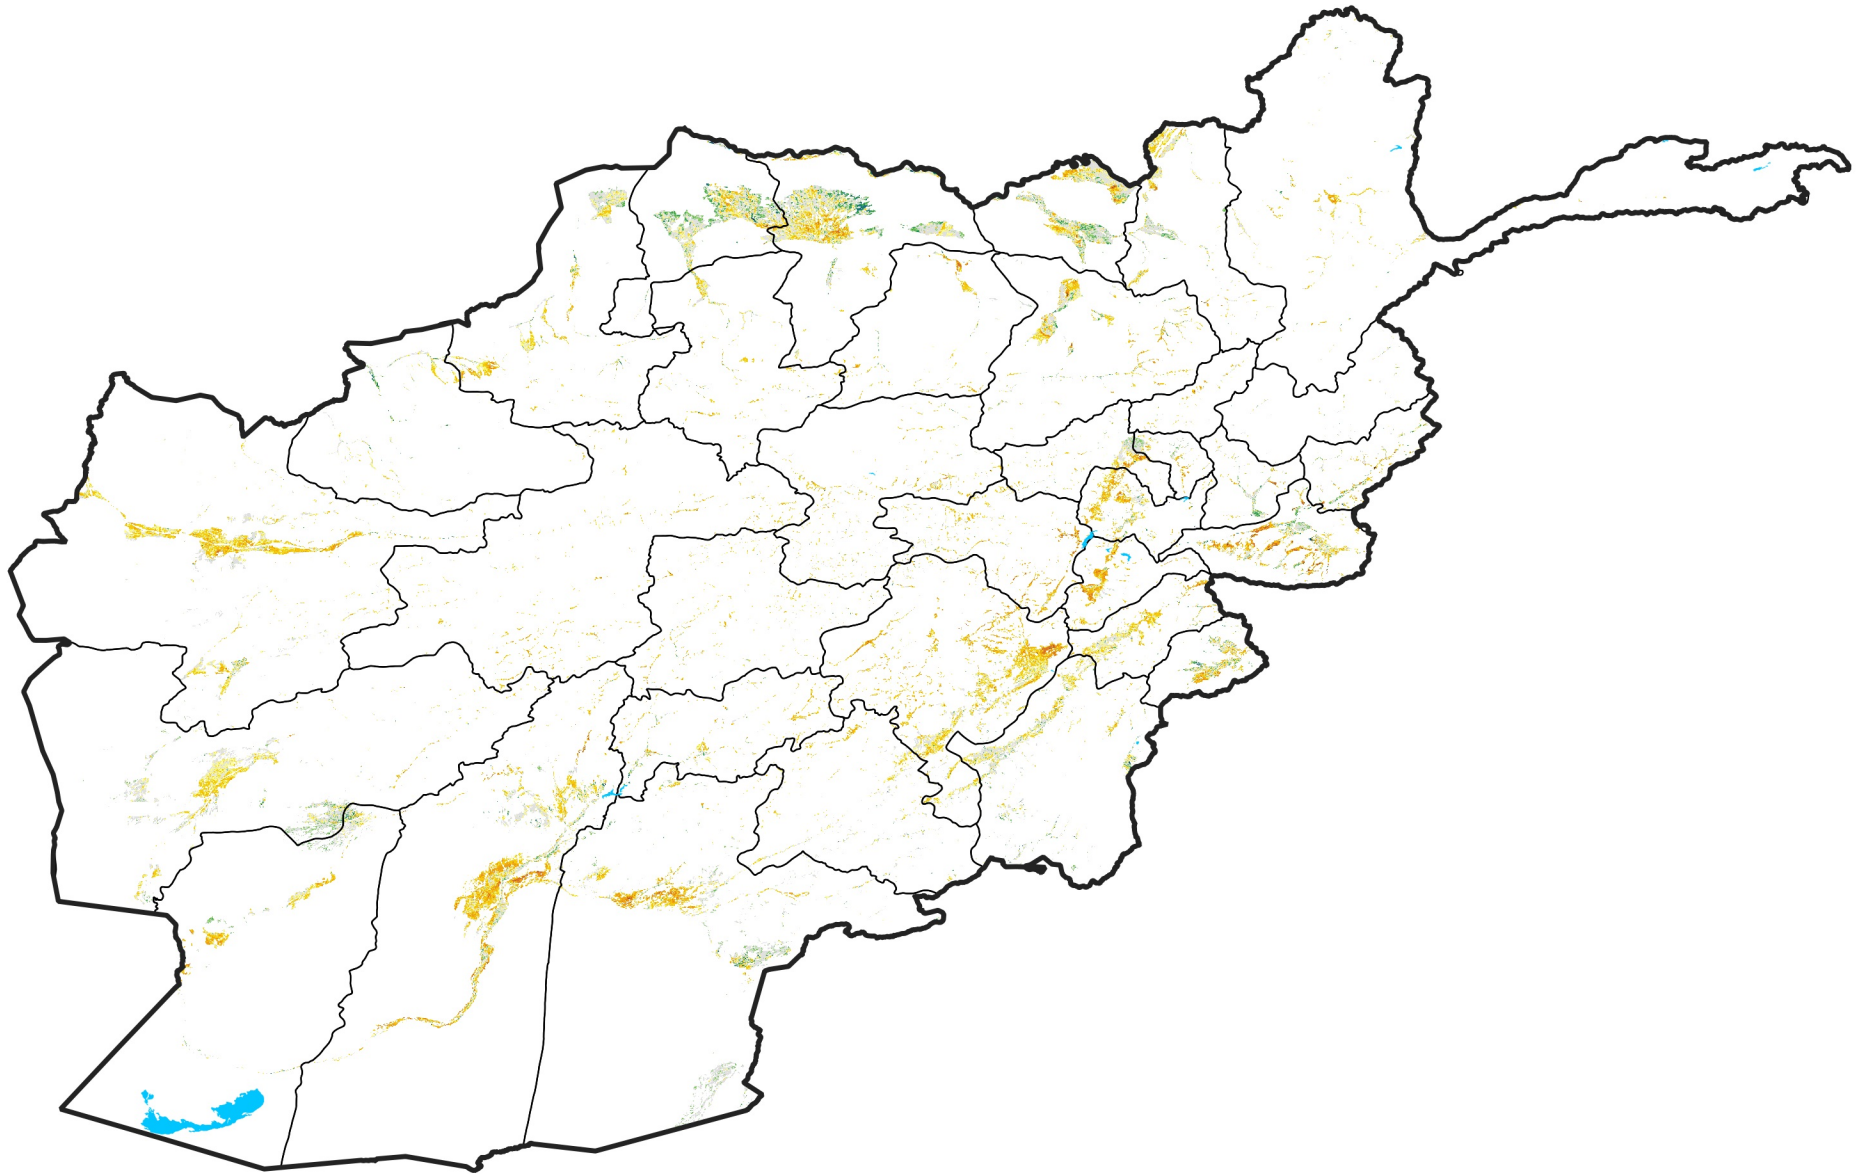

Afghanistan Irrigated Agricultural Areas

Percent of Mean NDVI

2006 / mean (2003 - 2022)

Period 22 / August 01 - 10, 2006

Percent of Normal