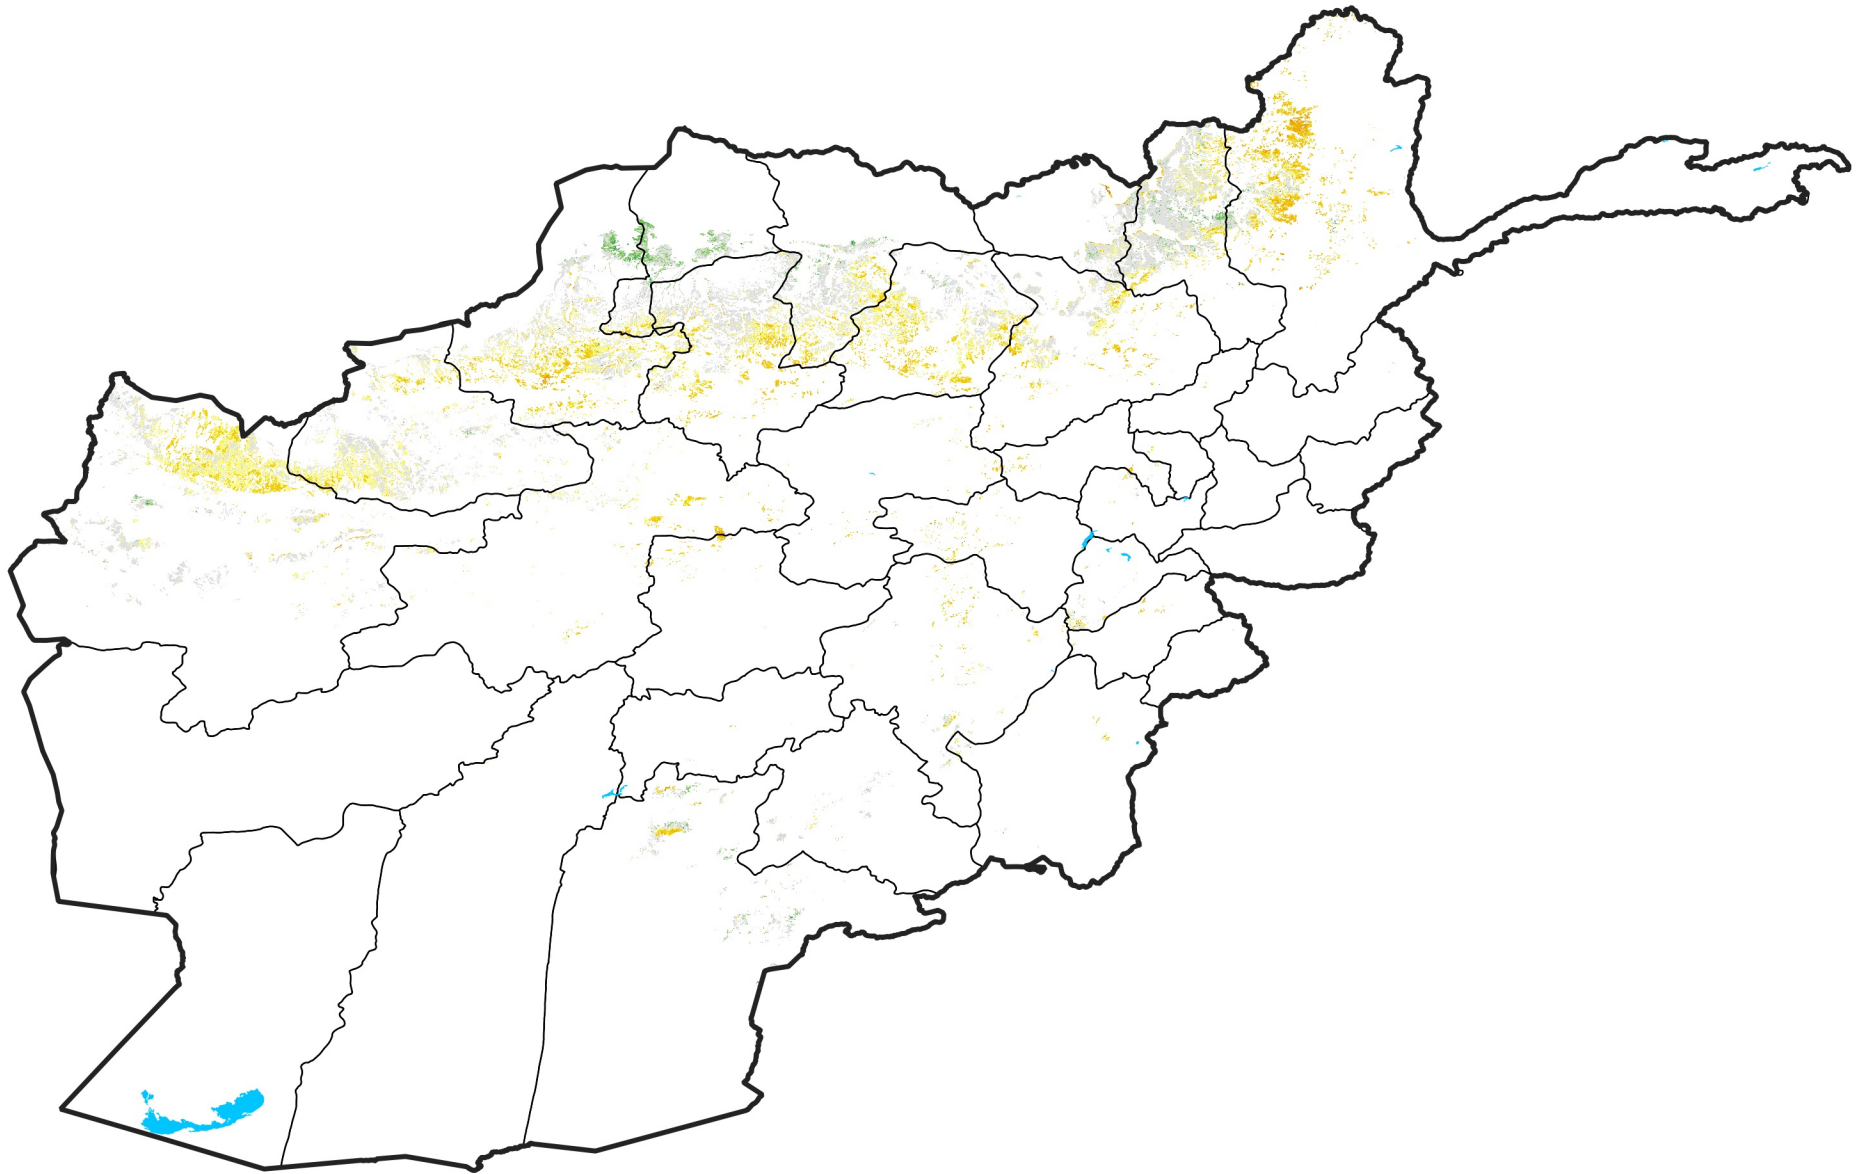

Afghanistan Rainfed Agricultural Areas

Percent of Mean NDVI

2006 / mean (2003 - 2022)

Period 22 / August 01 - 10, 2006

Percent of Normal