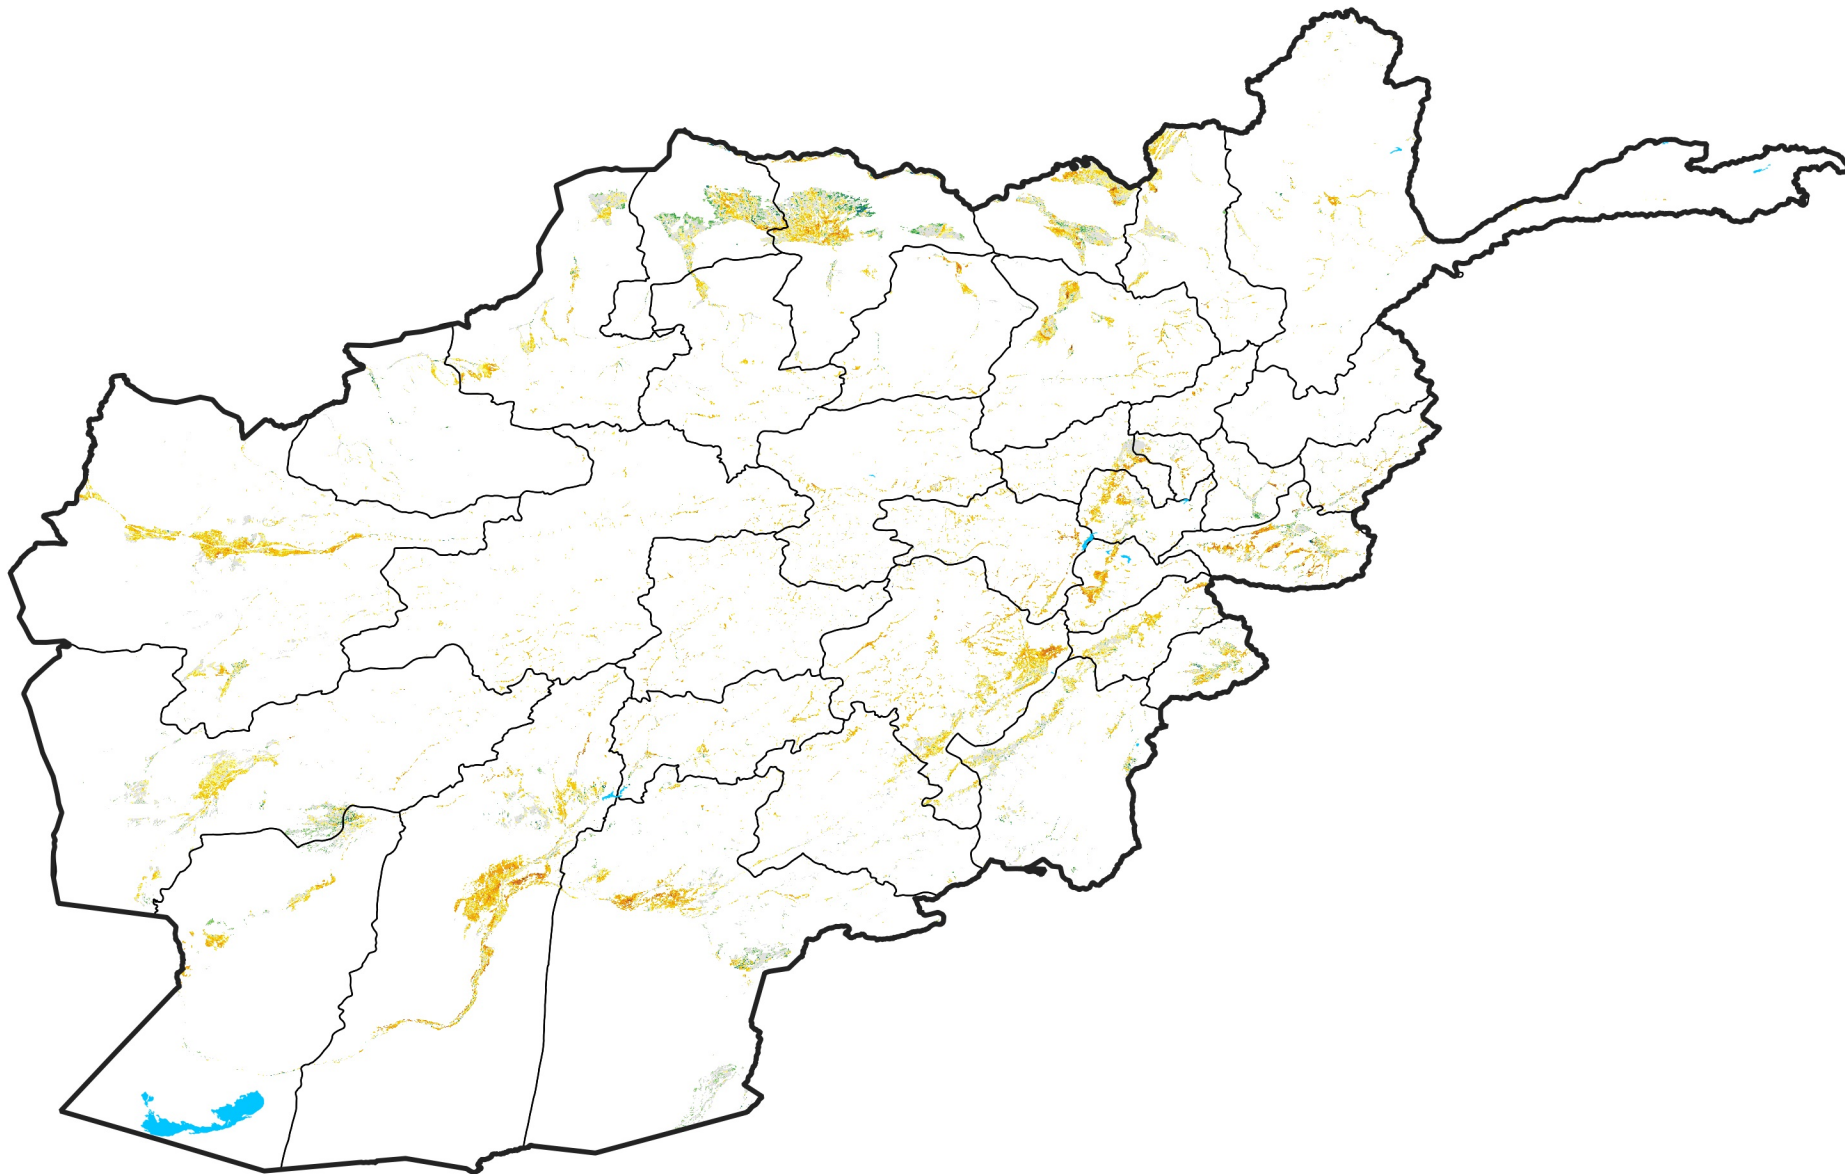

Afghanistan Irrigated Agricultural Areas

Percent of Mean NDVI

2006 / mean (2003 - 2022)

Period 23 / August 11 - 20, 2006

Percent of Normal