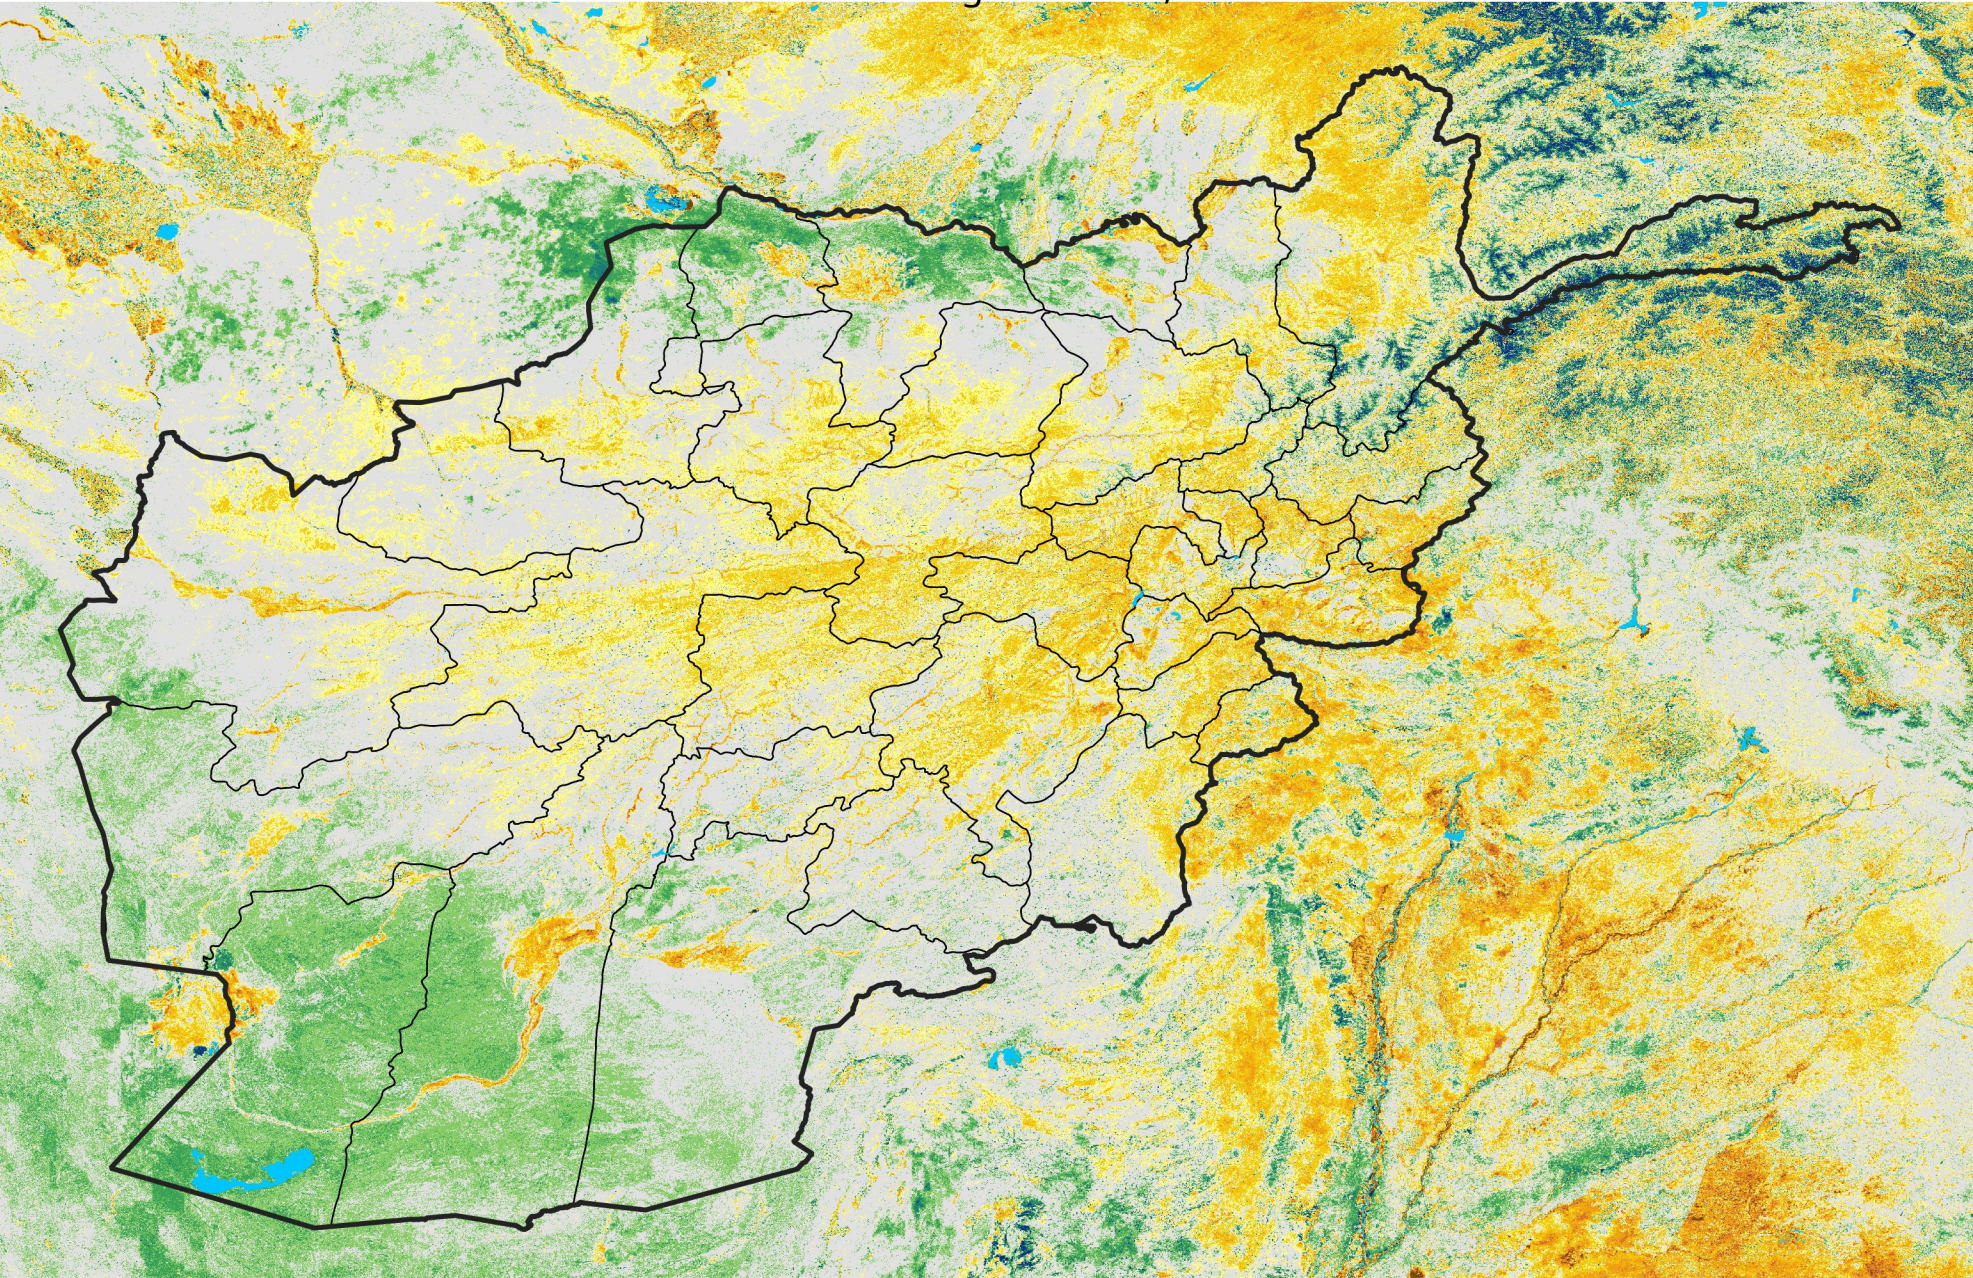

Afghanistan

Percent of Mean NDVI

2006 / mean (2003 - 2022)

Period 24 / August 21 - 31, 2006

Percent of Normal