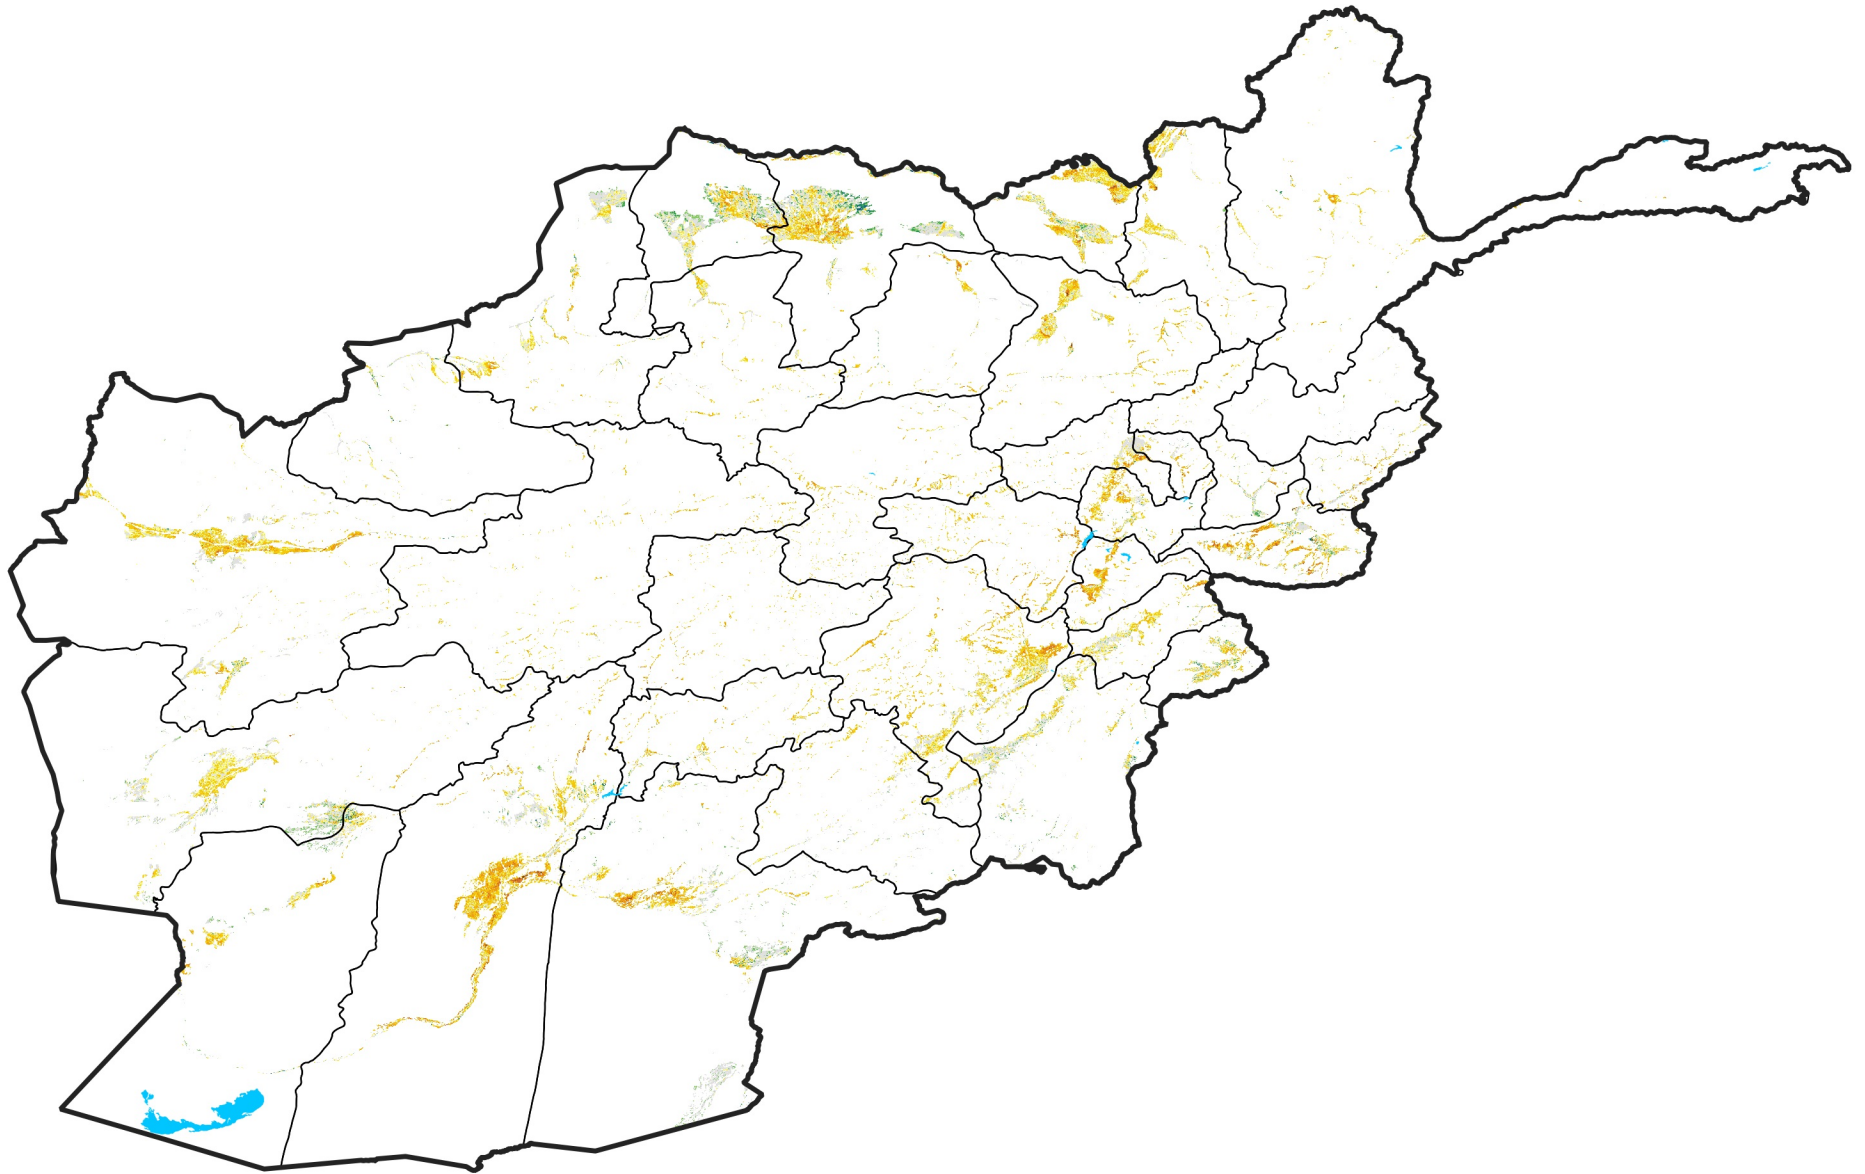

Afghanistan Irrigated Agricultural Areas

Percent of Mean NDVI

2006 / mean (2003 - 2022)

Period 24 / August 21 - 31, 2006

Percent of Normal