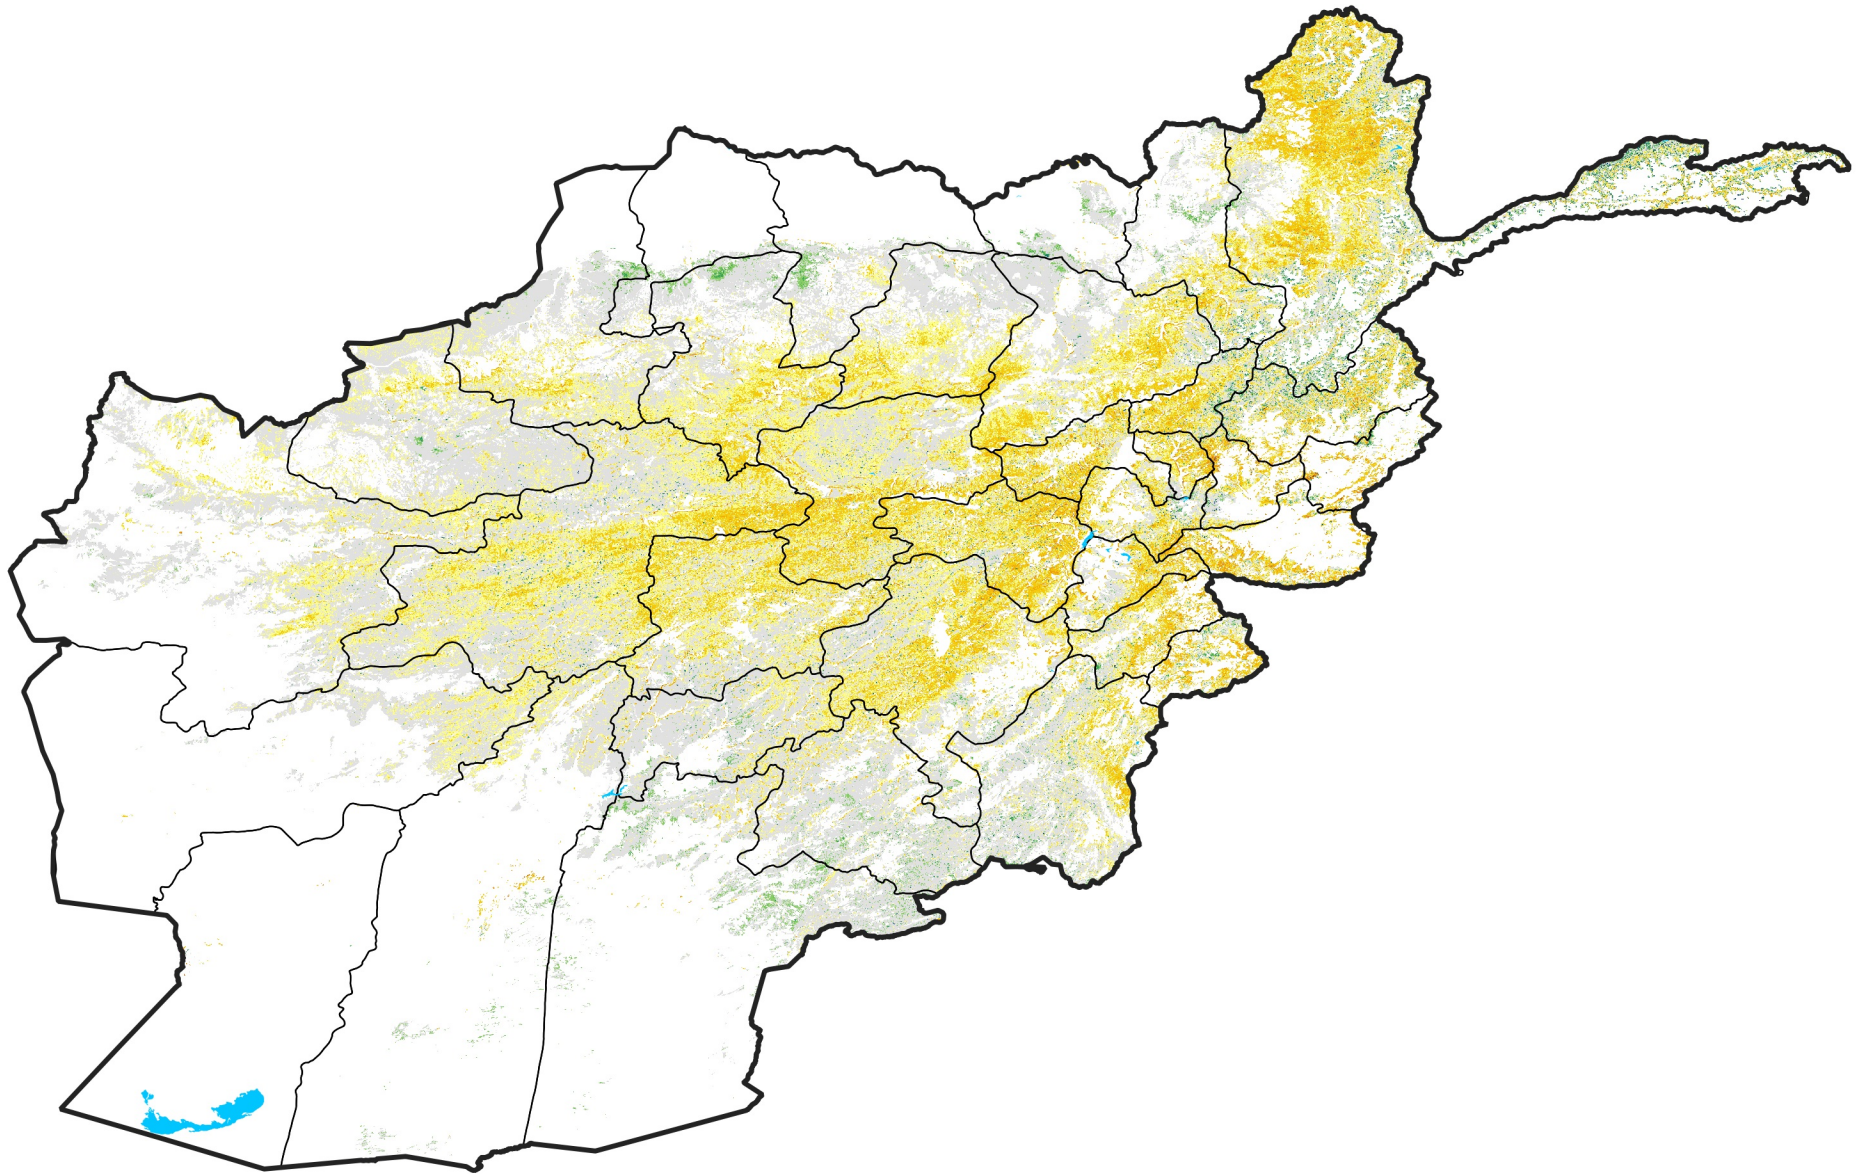

Afghanistan Rangeland Agricultural Areas

Percent of Mean NDVI

2006 / mean (2003 - 2022)

Period 24 / August 21 - 31, 2006

Percent of Normal