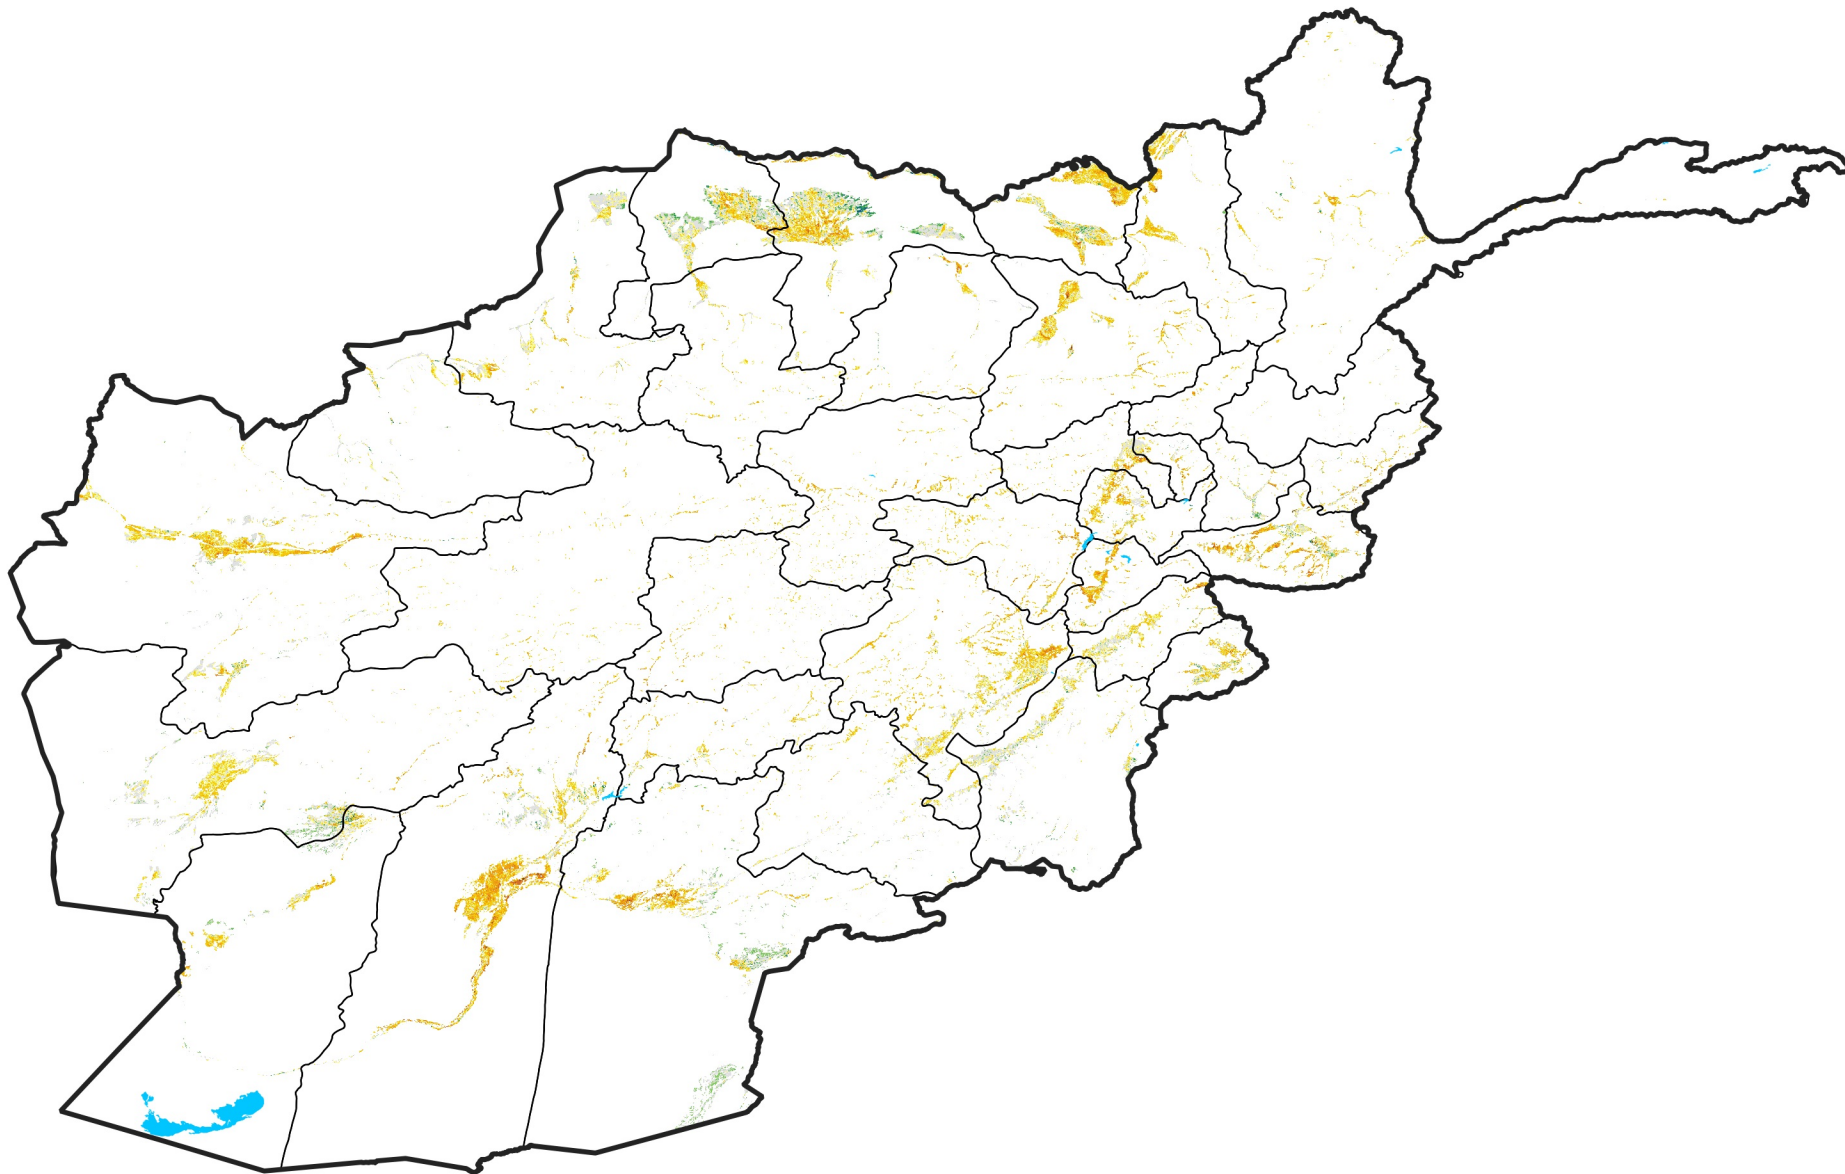

Afghanistan Irrigated Agricultural Areas

Percent of Mean NDVI

2006 / mean (2003 - 2022)

Period 25 / September 01 - 10, 2006

Percent of Normal