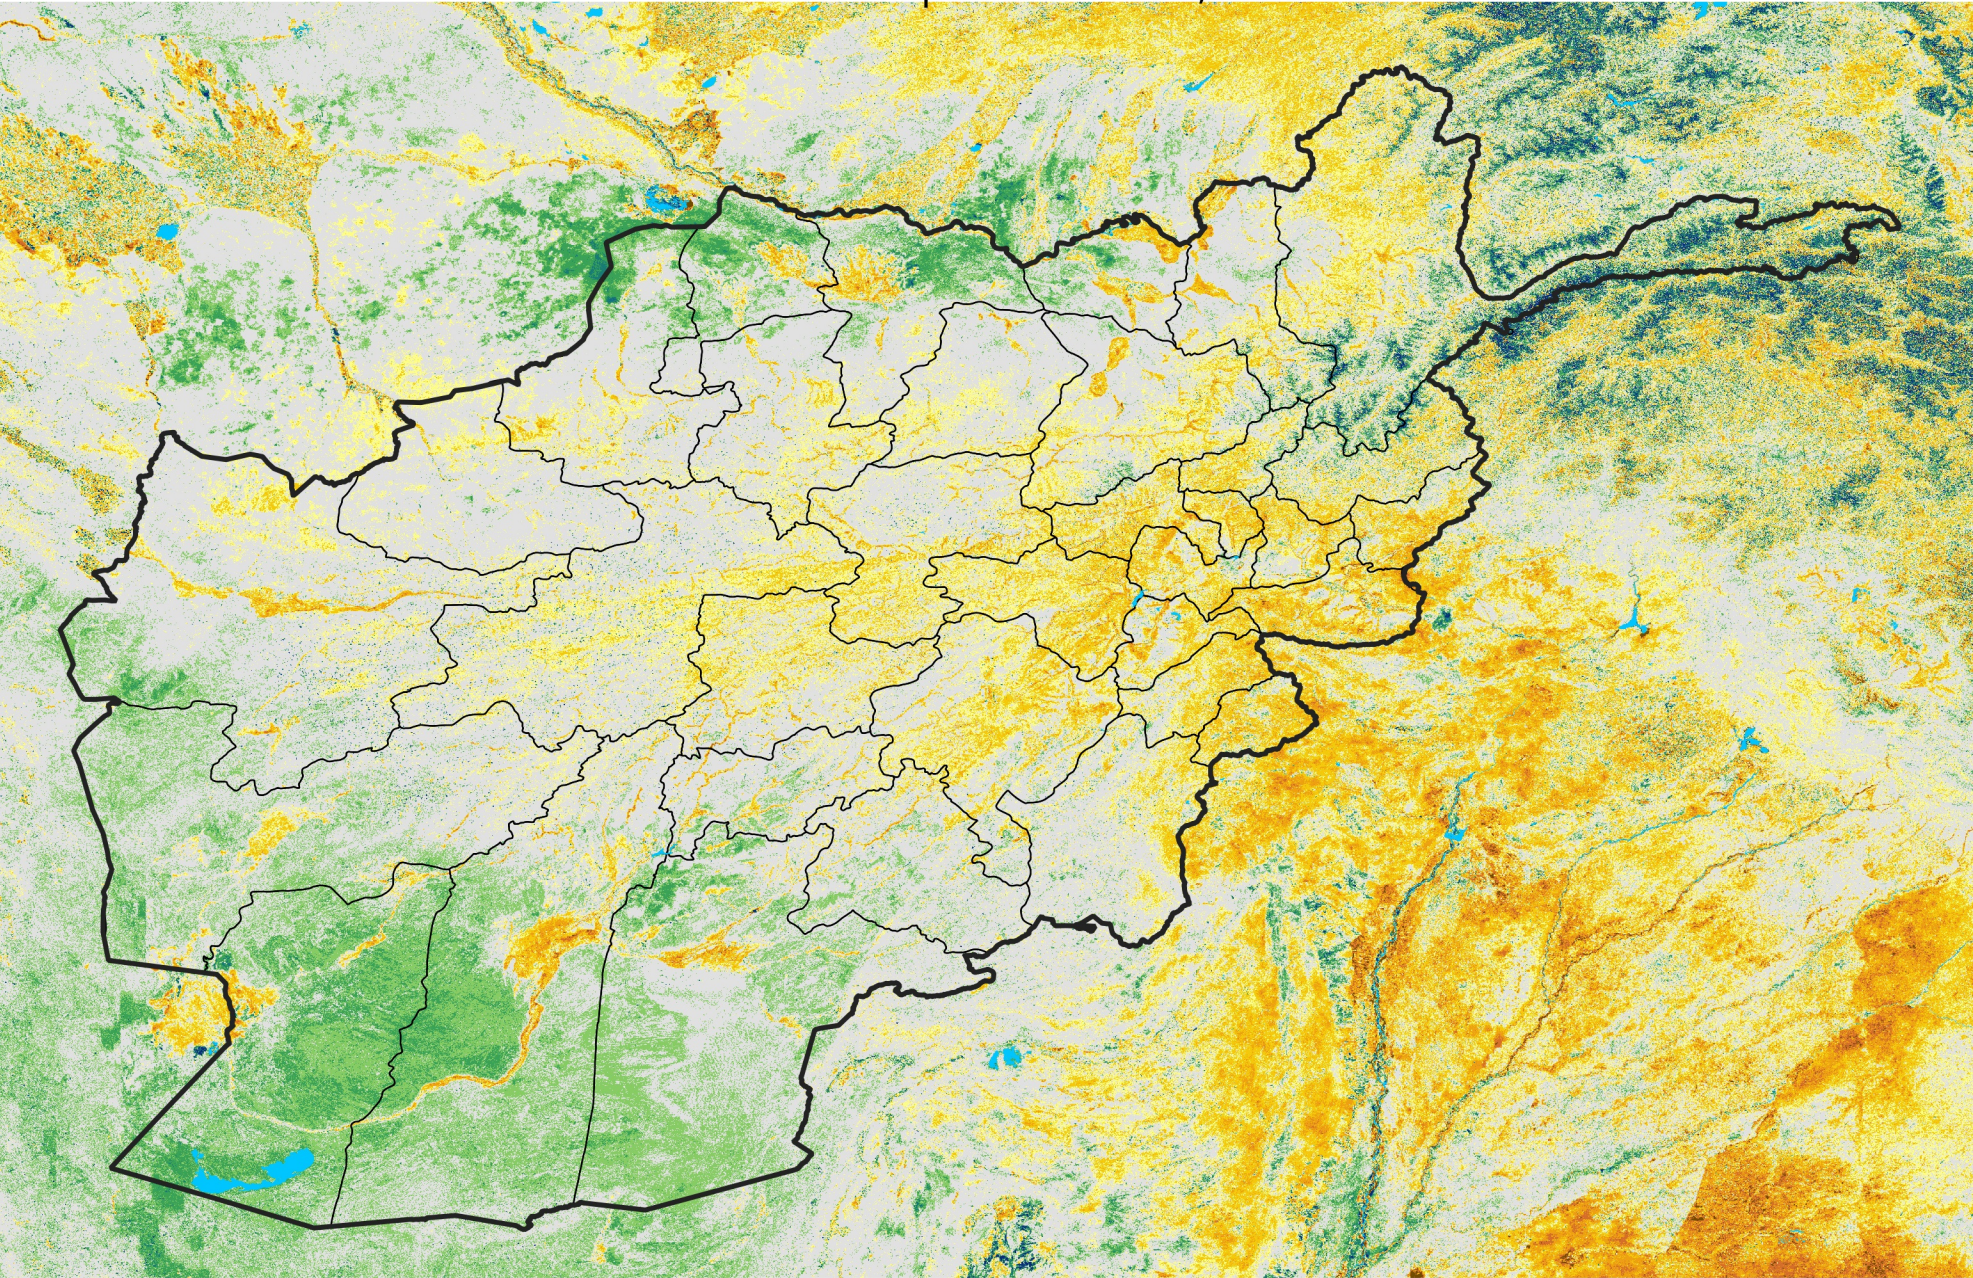

Afghanistan

Percent of Mean NDVI

2006 / mean (2003 - 2022)

Period 26 / September 11 - 20, 2006

Percent of Normal