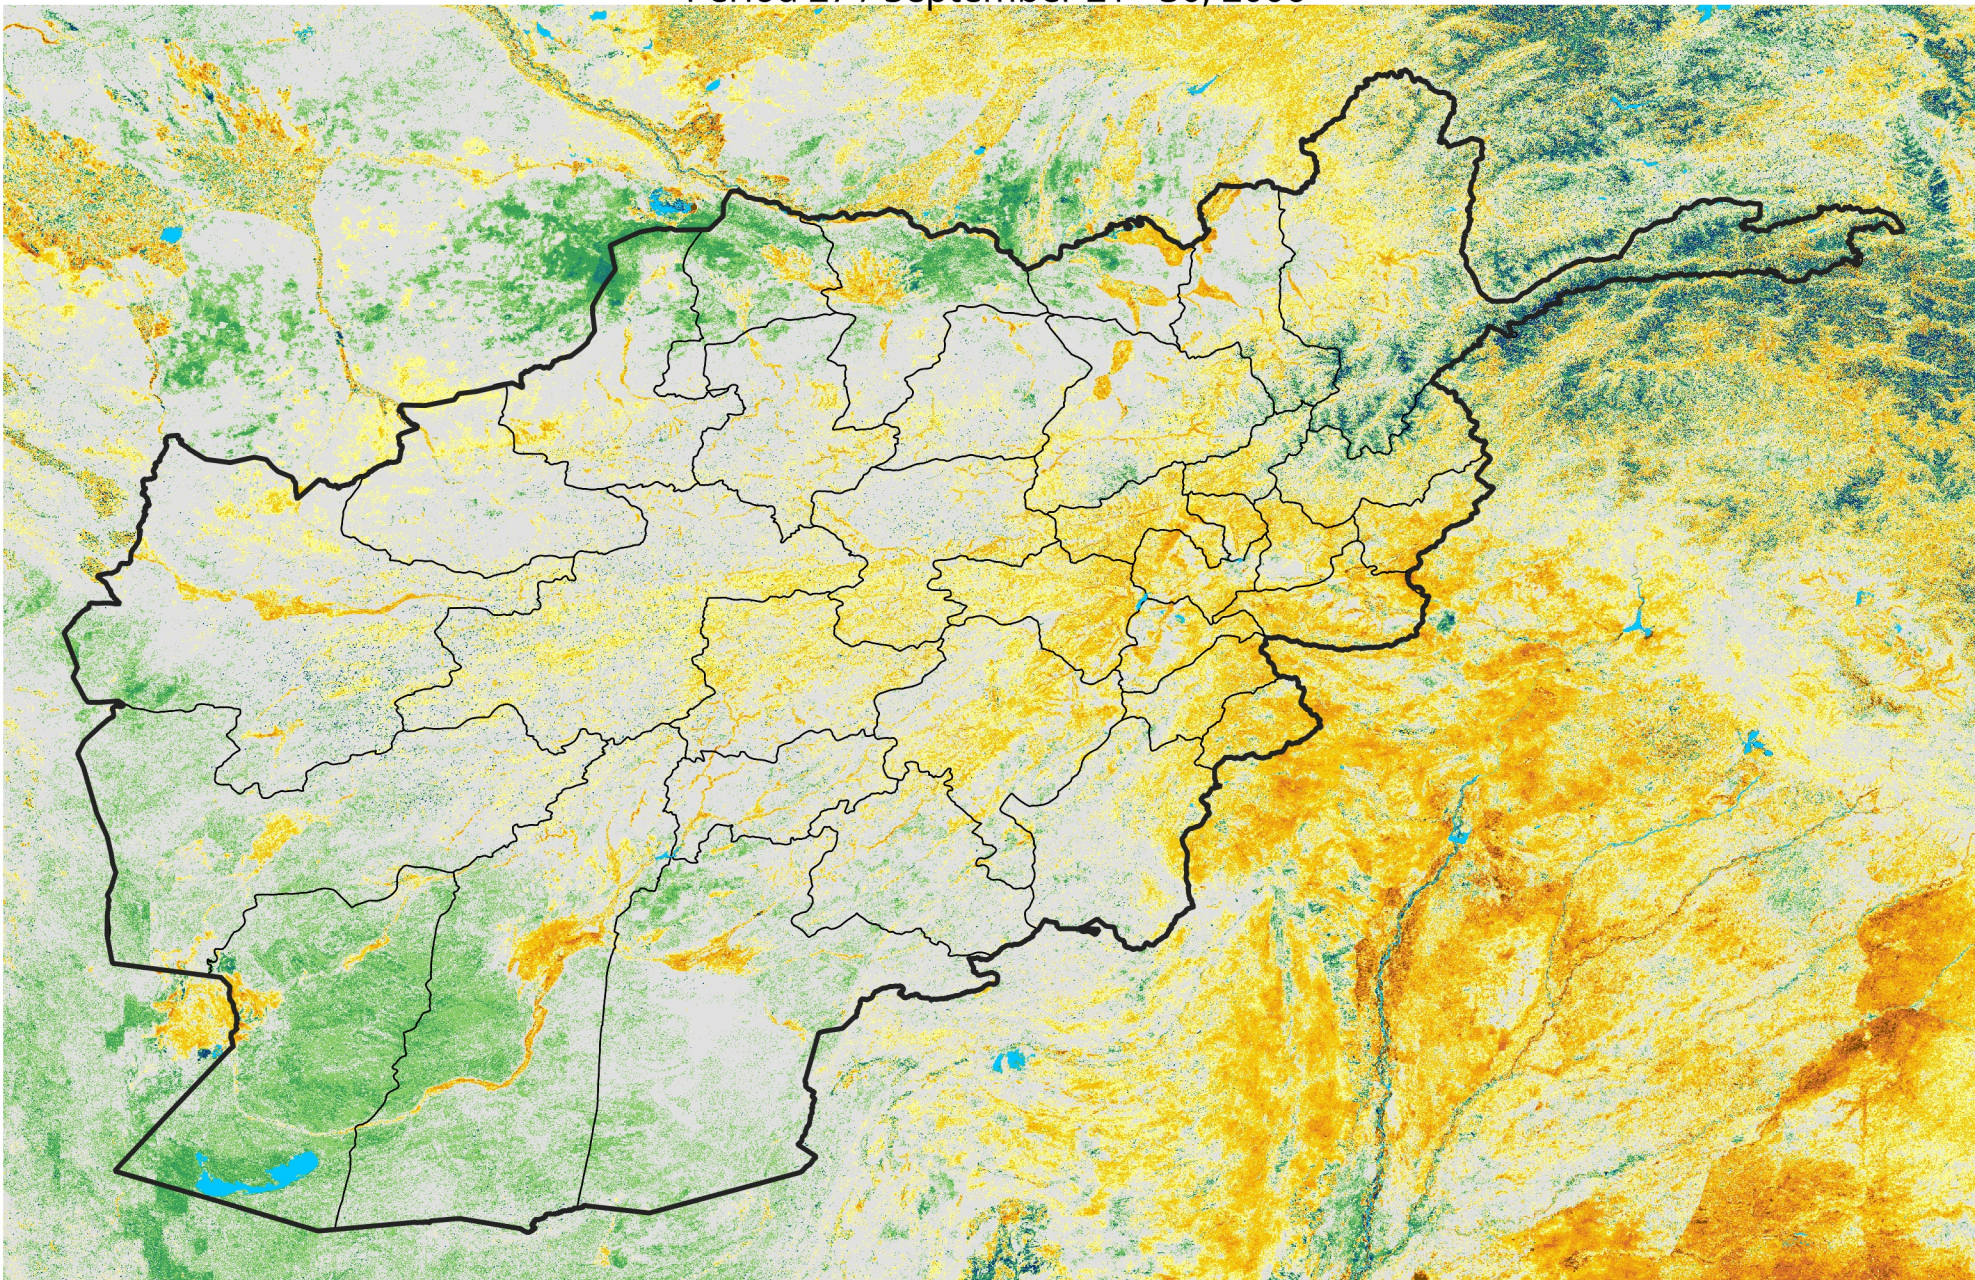

Afghanistan

Percent of Mean NDVI

2006 / mean (2003 - 2022)

Period 27 / September 21 - 30, 2006

Percent of Normal