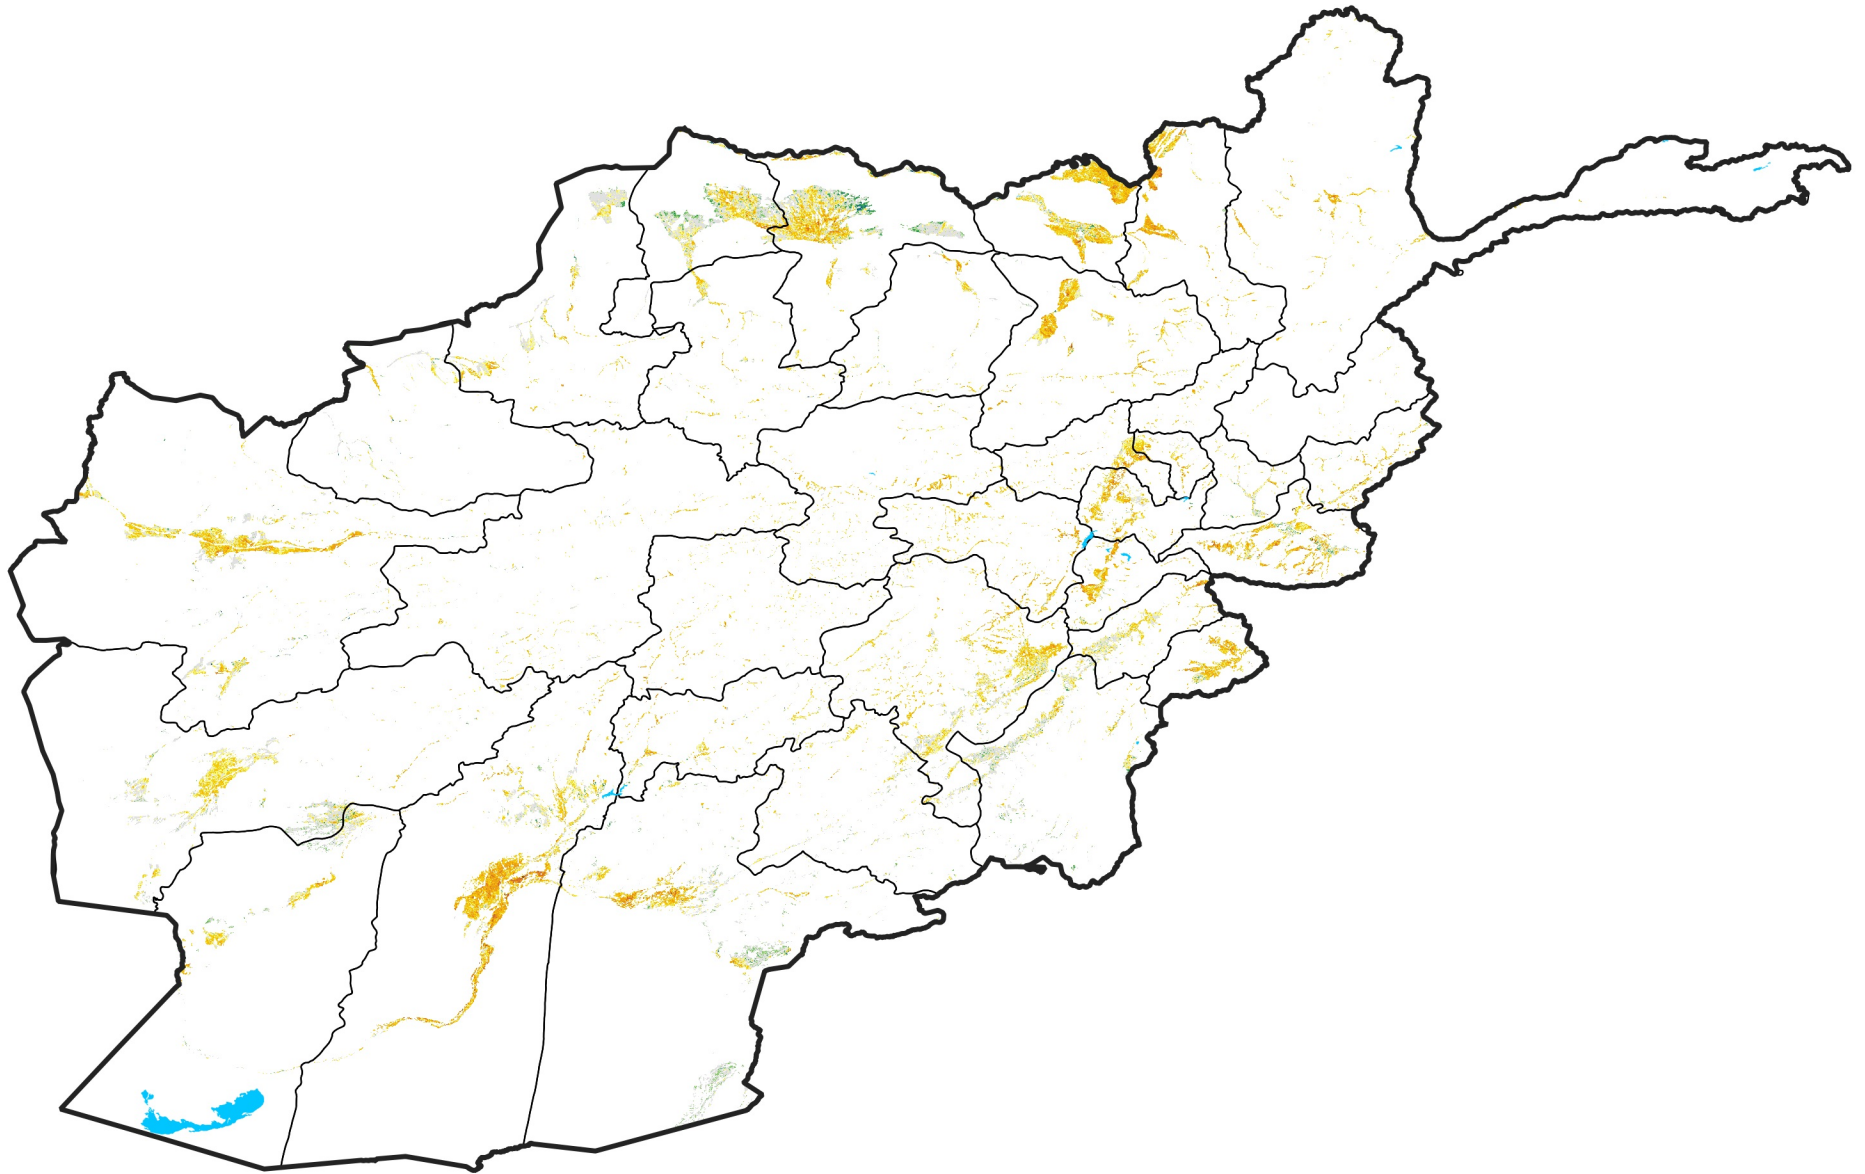

Afghanistan Irrigated Agricultural Areas

Percent of Mean NDVI

2006 / mean (2003 - 2022)

Period 27 / September 21 - 30, 2006

Percent of Normal