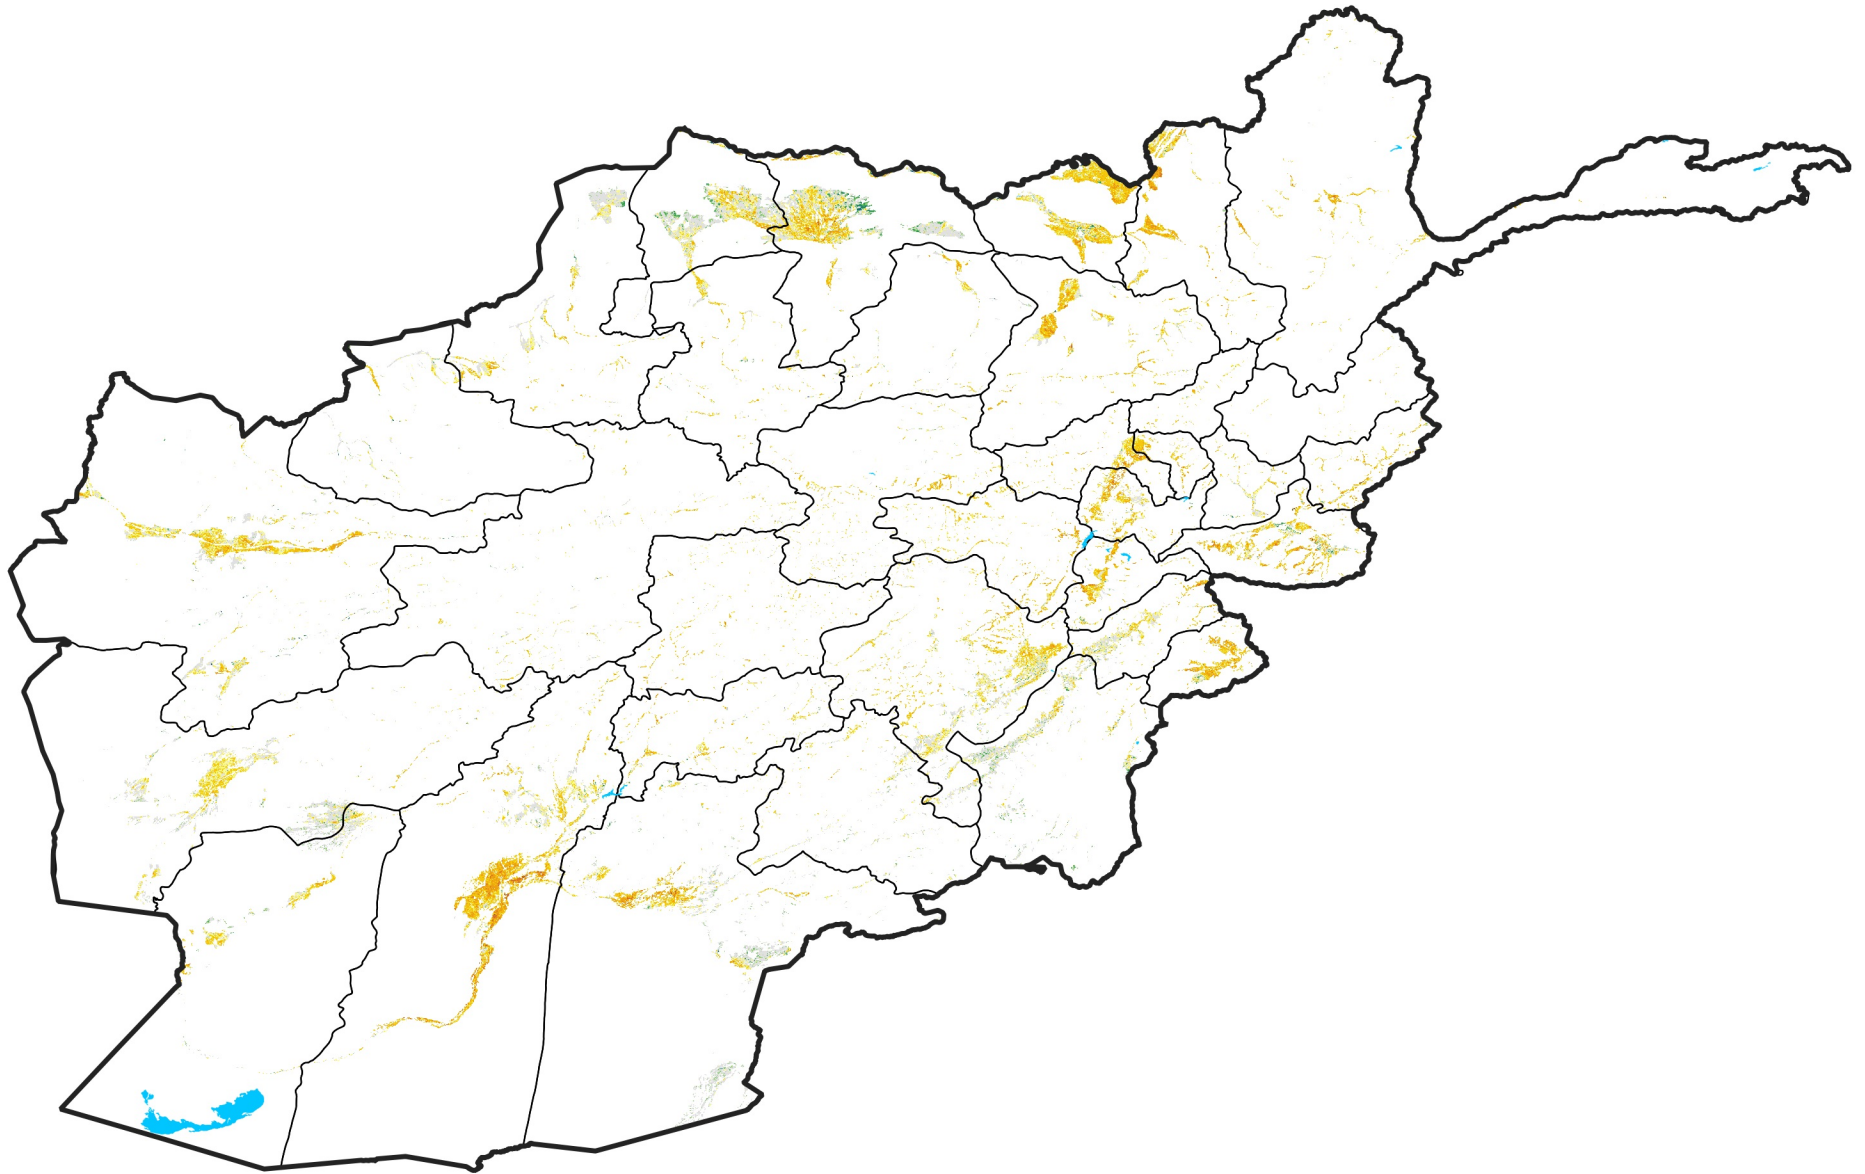

Afghanistan Irrigated Agricultural Areas

Percent of Mean NDVI

2006 / mean (2003 - 2022)

Period 28 / October 01 - 10, 2006

Percent of Normal