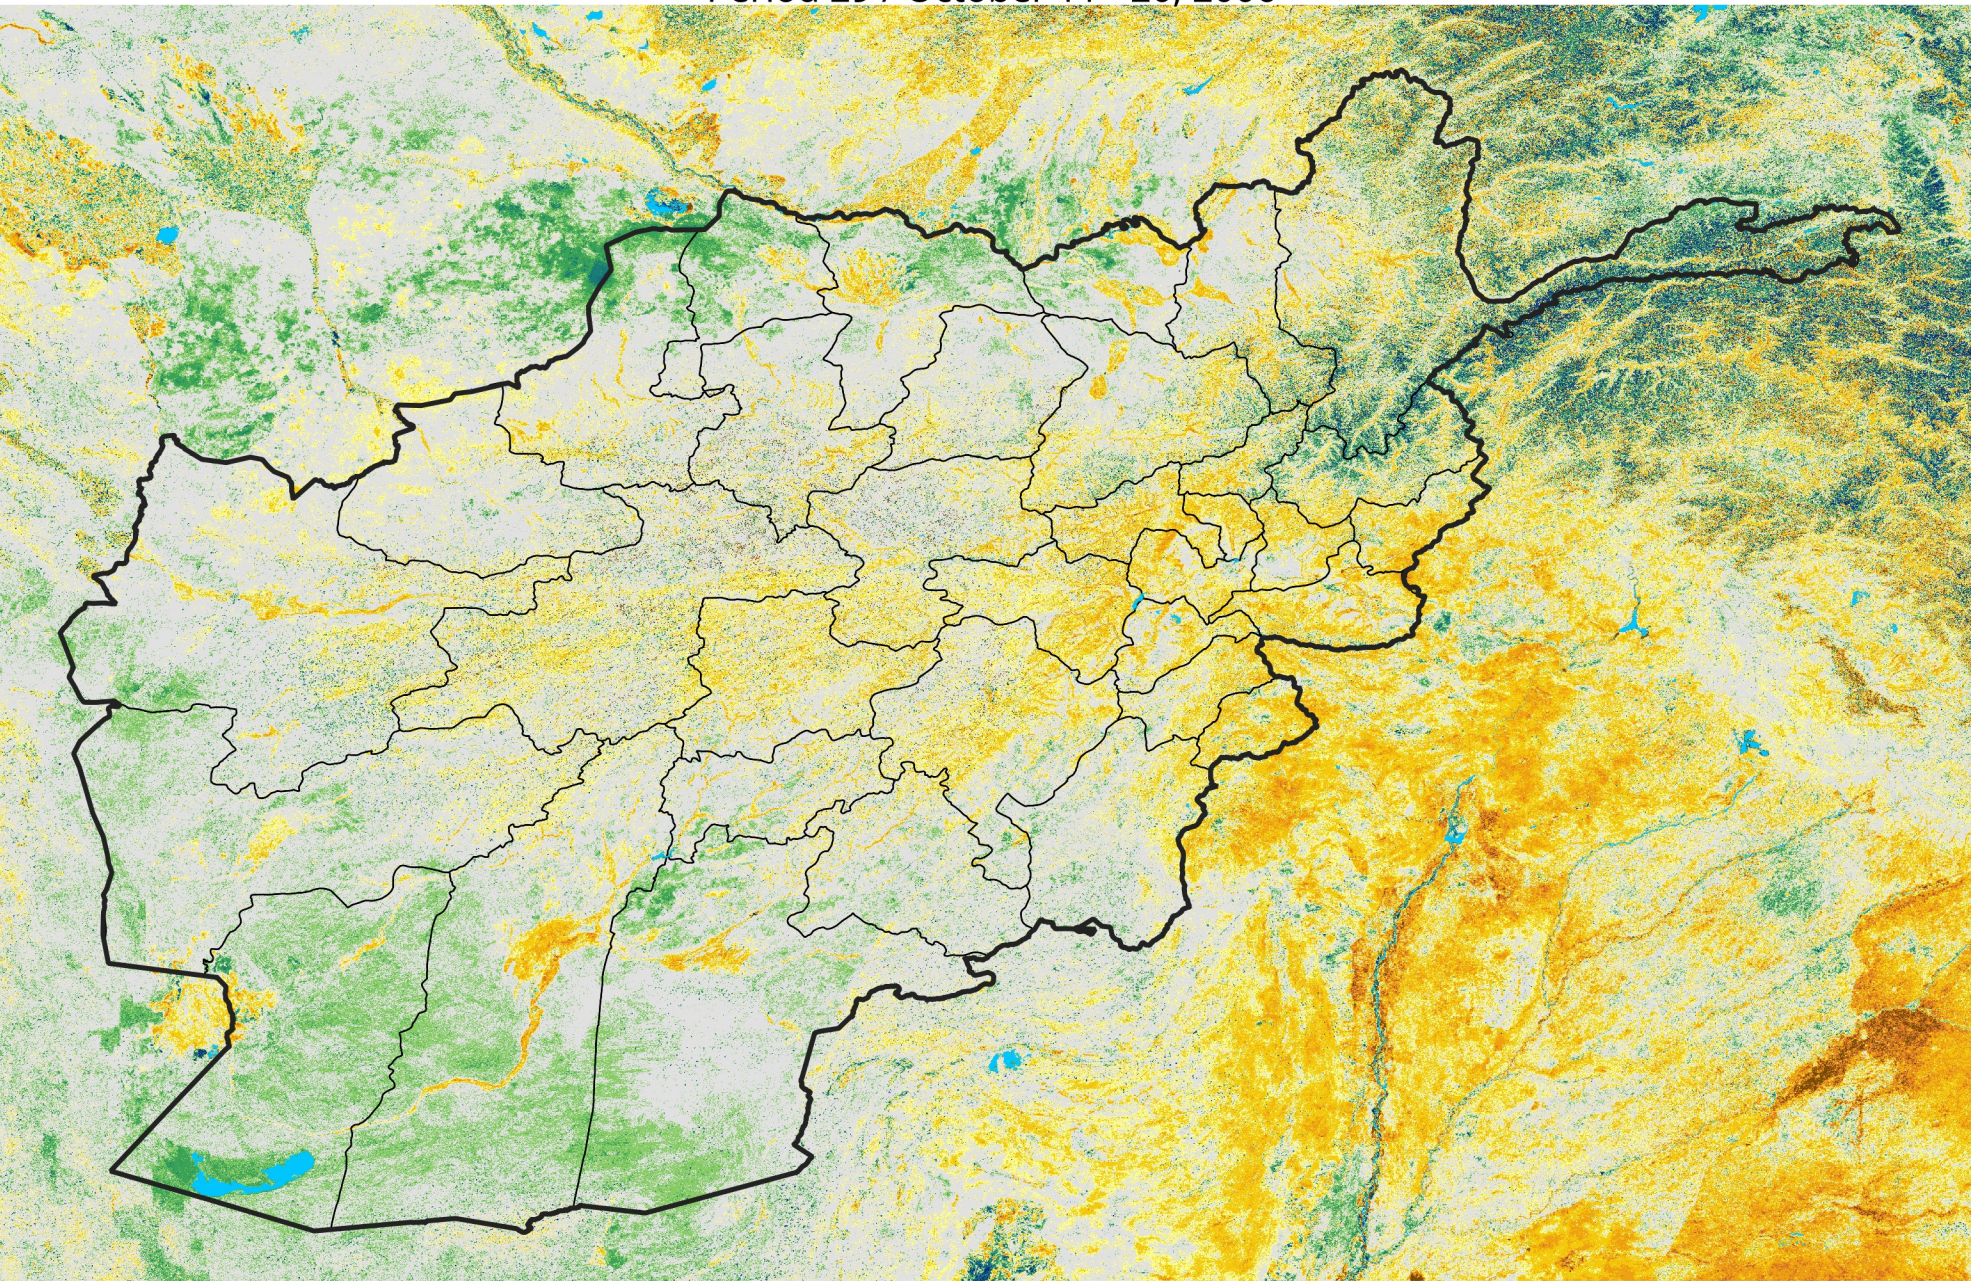

Afghanistan

Percent of Mean NDVI

2006 / mean (2003 - 2022)

Period 29 / October 11 - 20, 2006

Percent of Normal