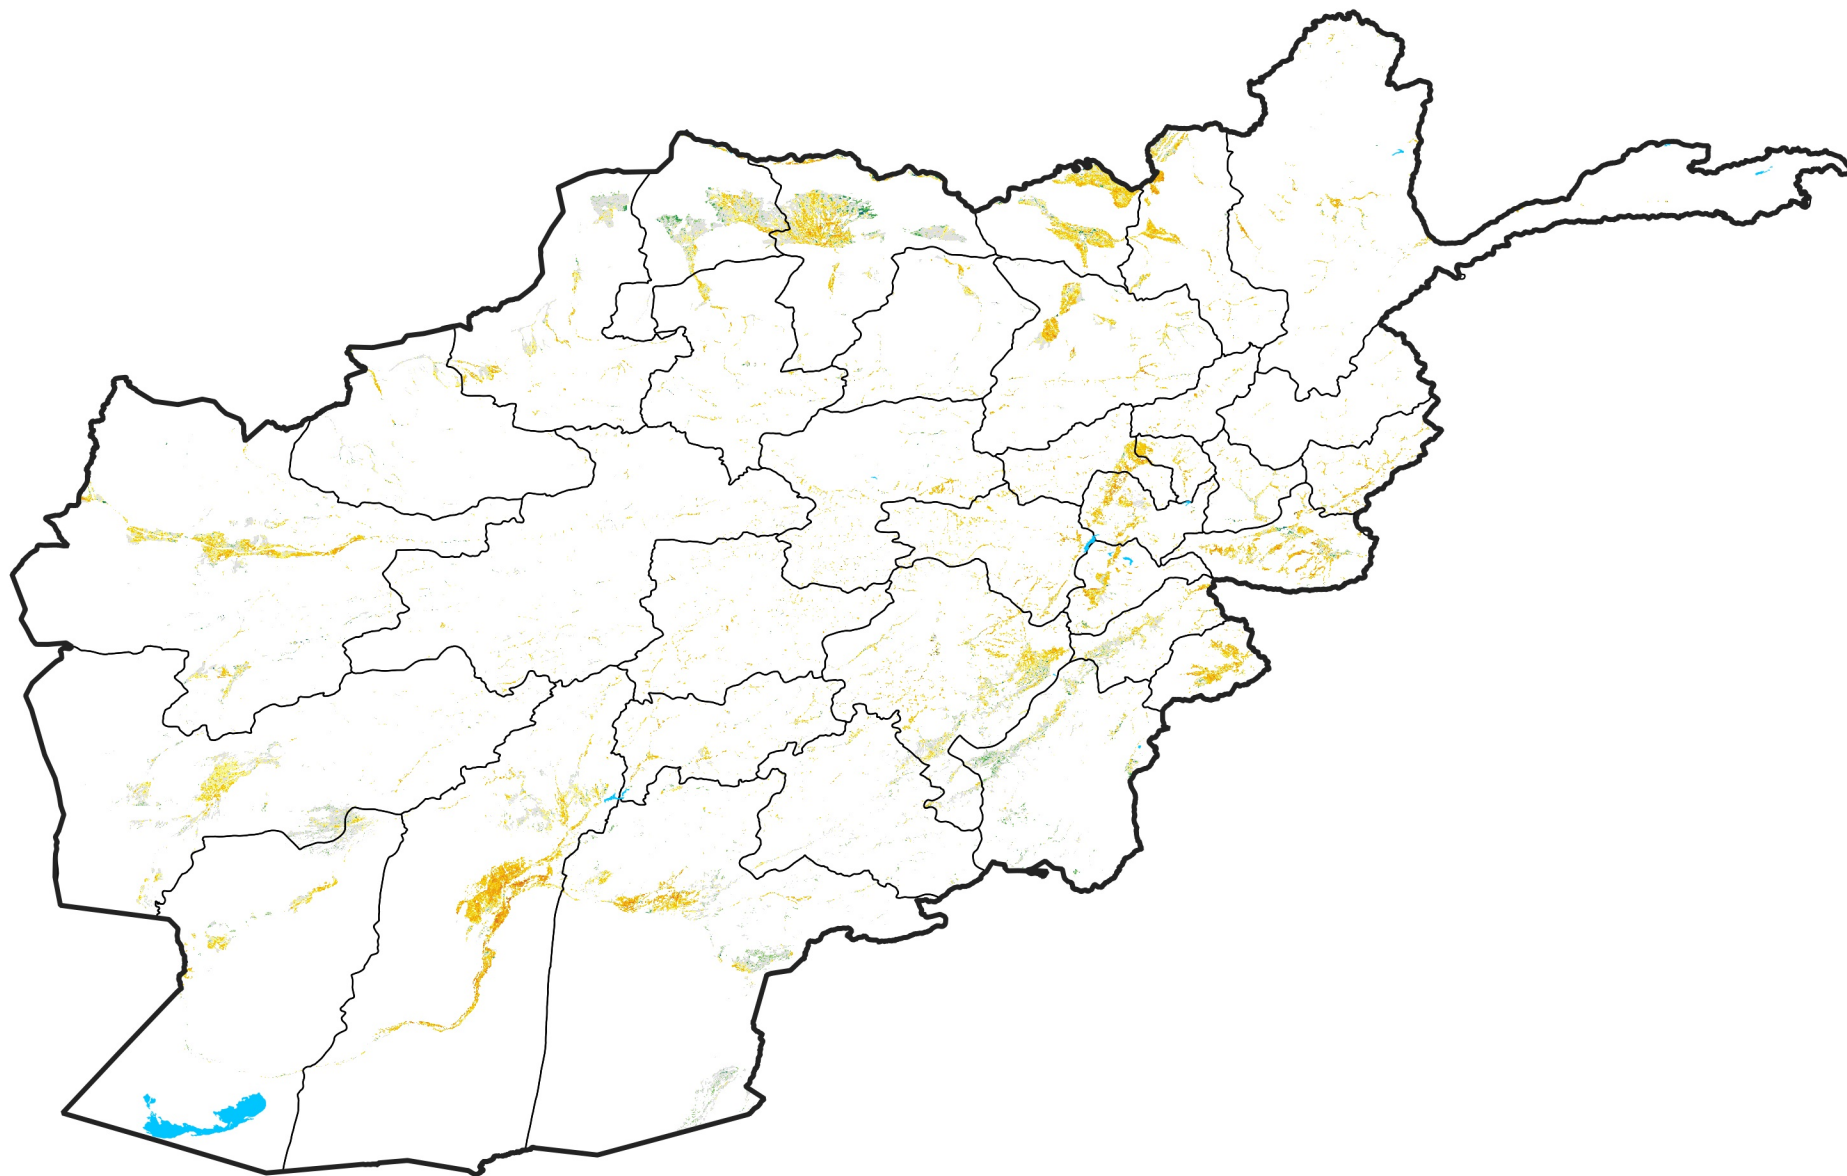

Afghanistan Irrigated Agricultural Areas

Percent of Mean NDVI

2006 / mean (2003 - 2022)

Period 29 / October 11 - 20, 2006

Percent of Normal