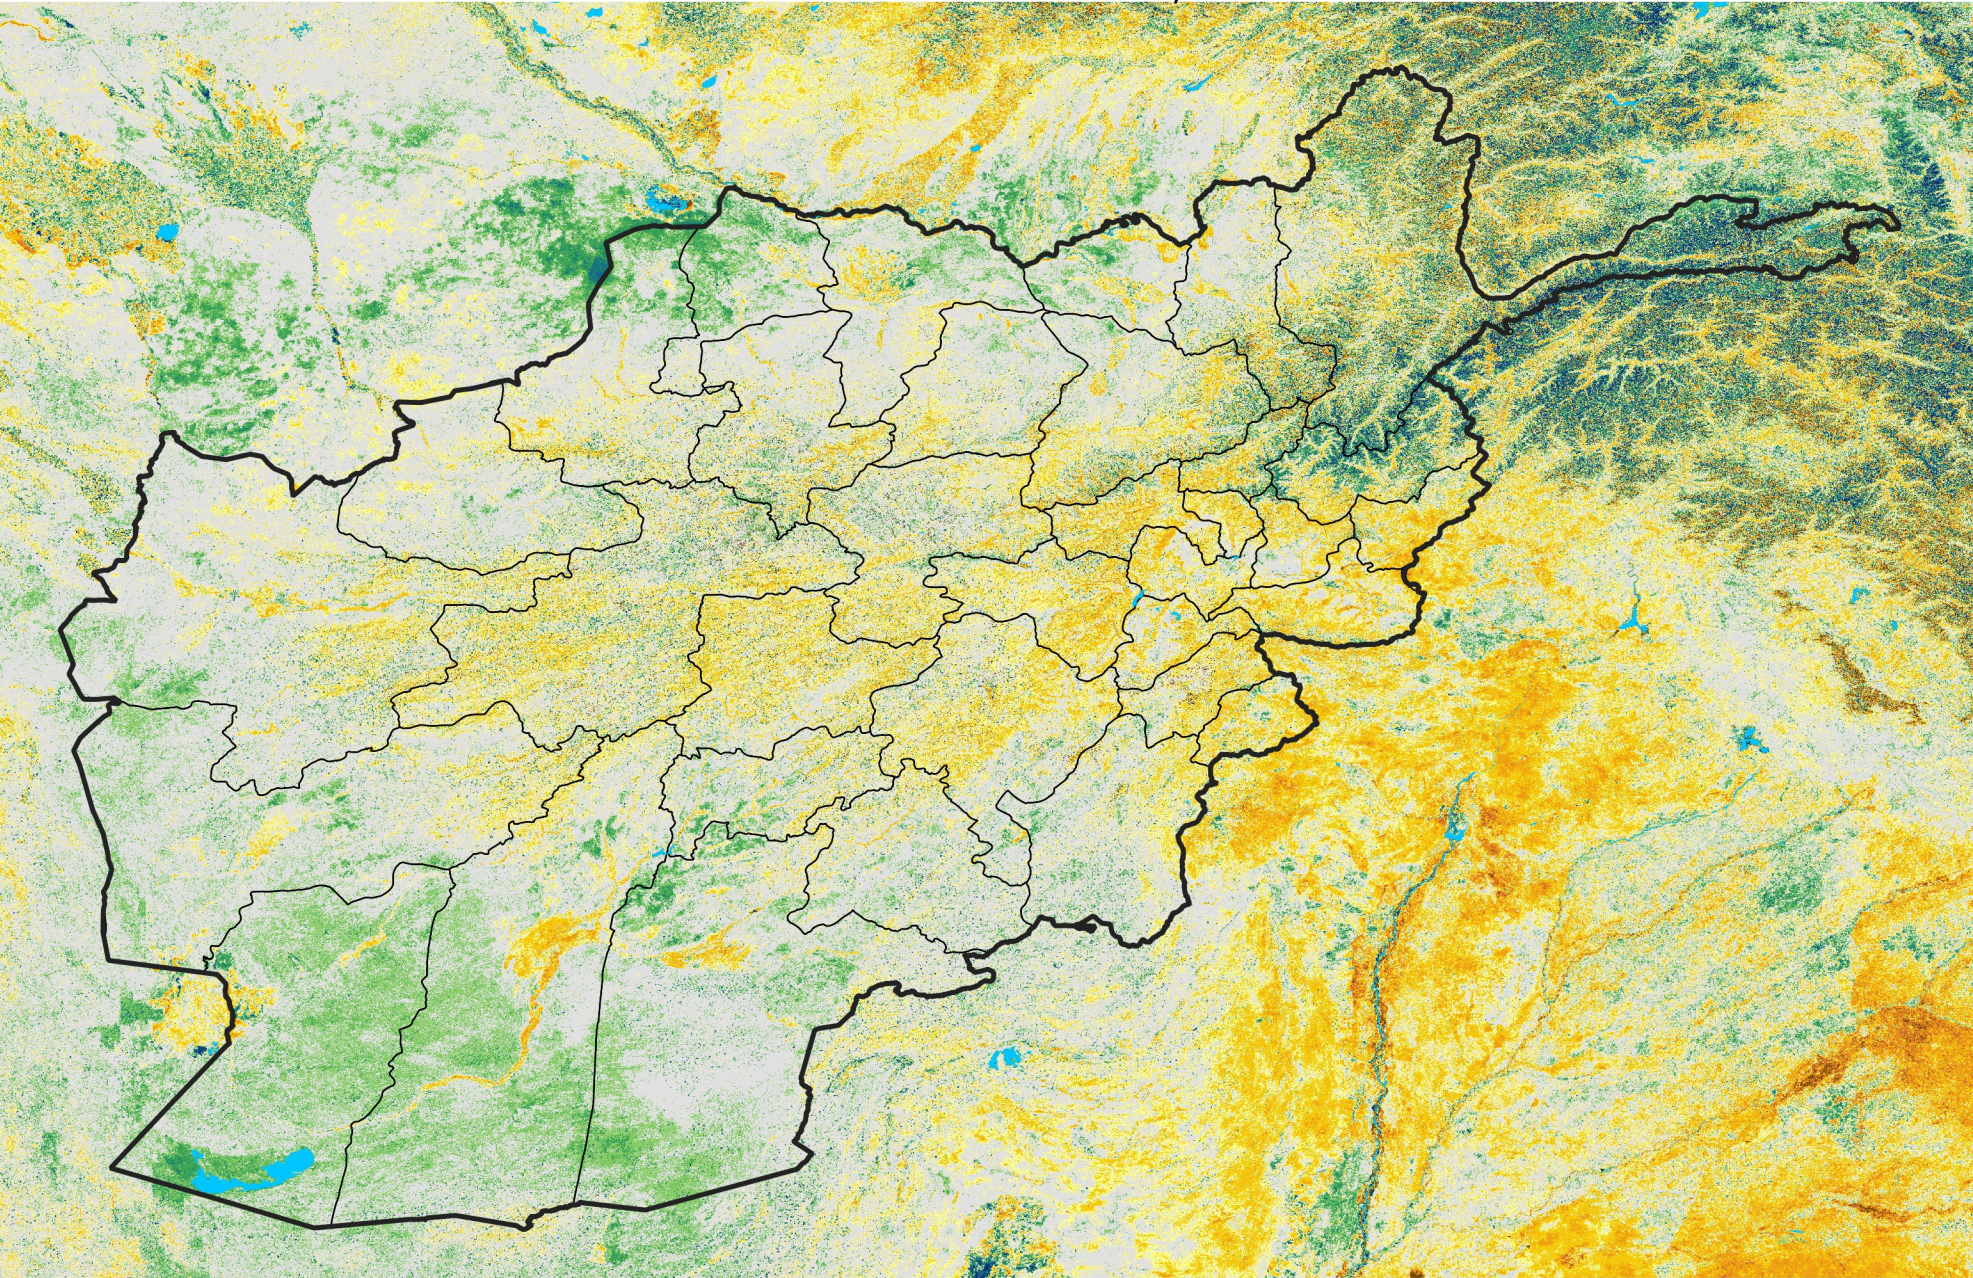

Afghanistan

Percent of Mean NDVI

2006 / mean (2003 - 2022)

Period 30 / October 21 - 31, 2006

Percent of Normal