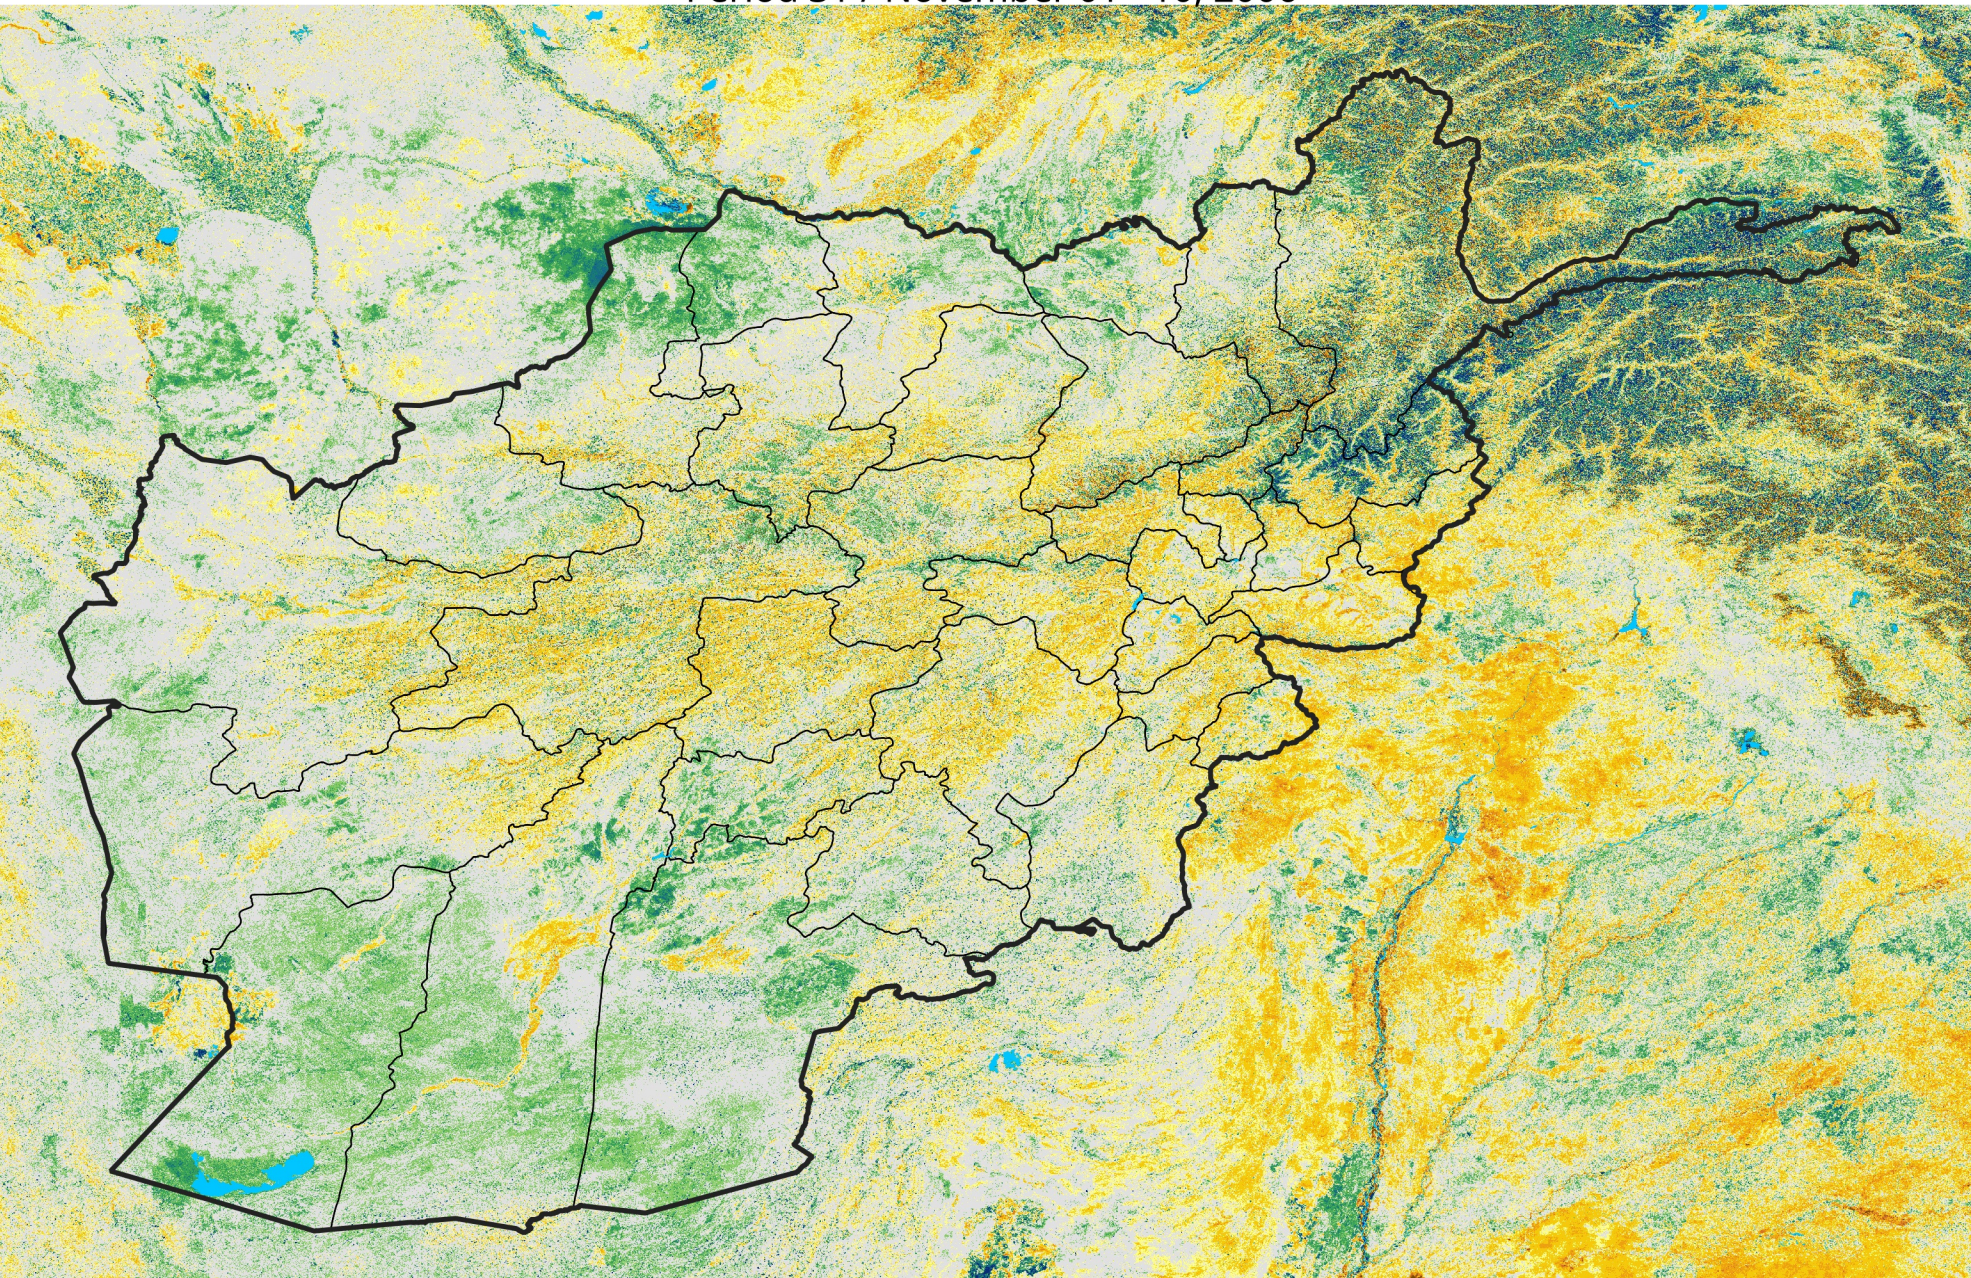

Afghanistan

Percent of Mean NDVI

2006 / mean (2003 - 2022)

Period 31 / November 01 - 10, 2006

Percent of Normal