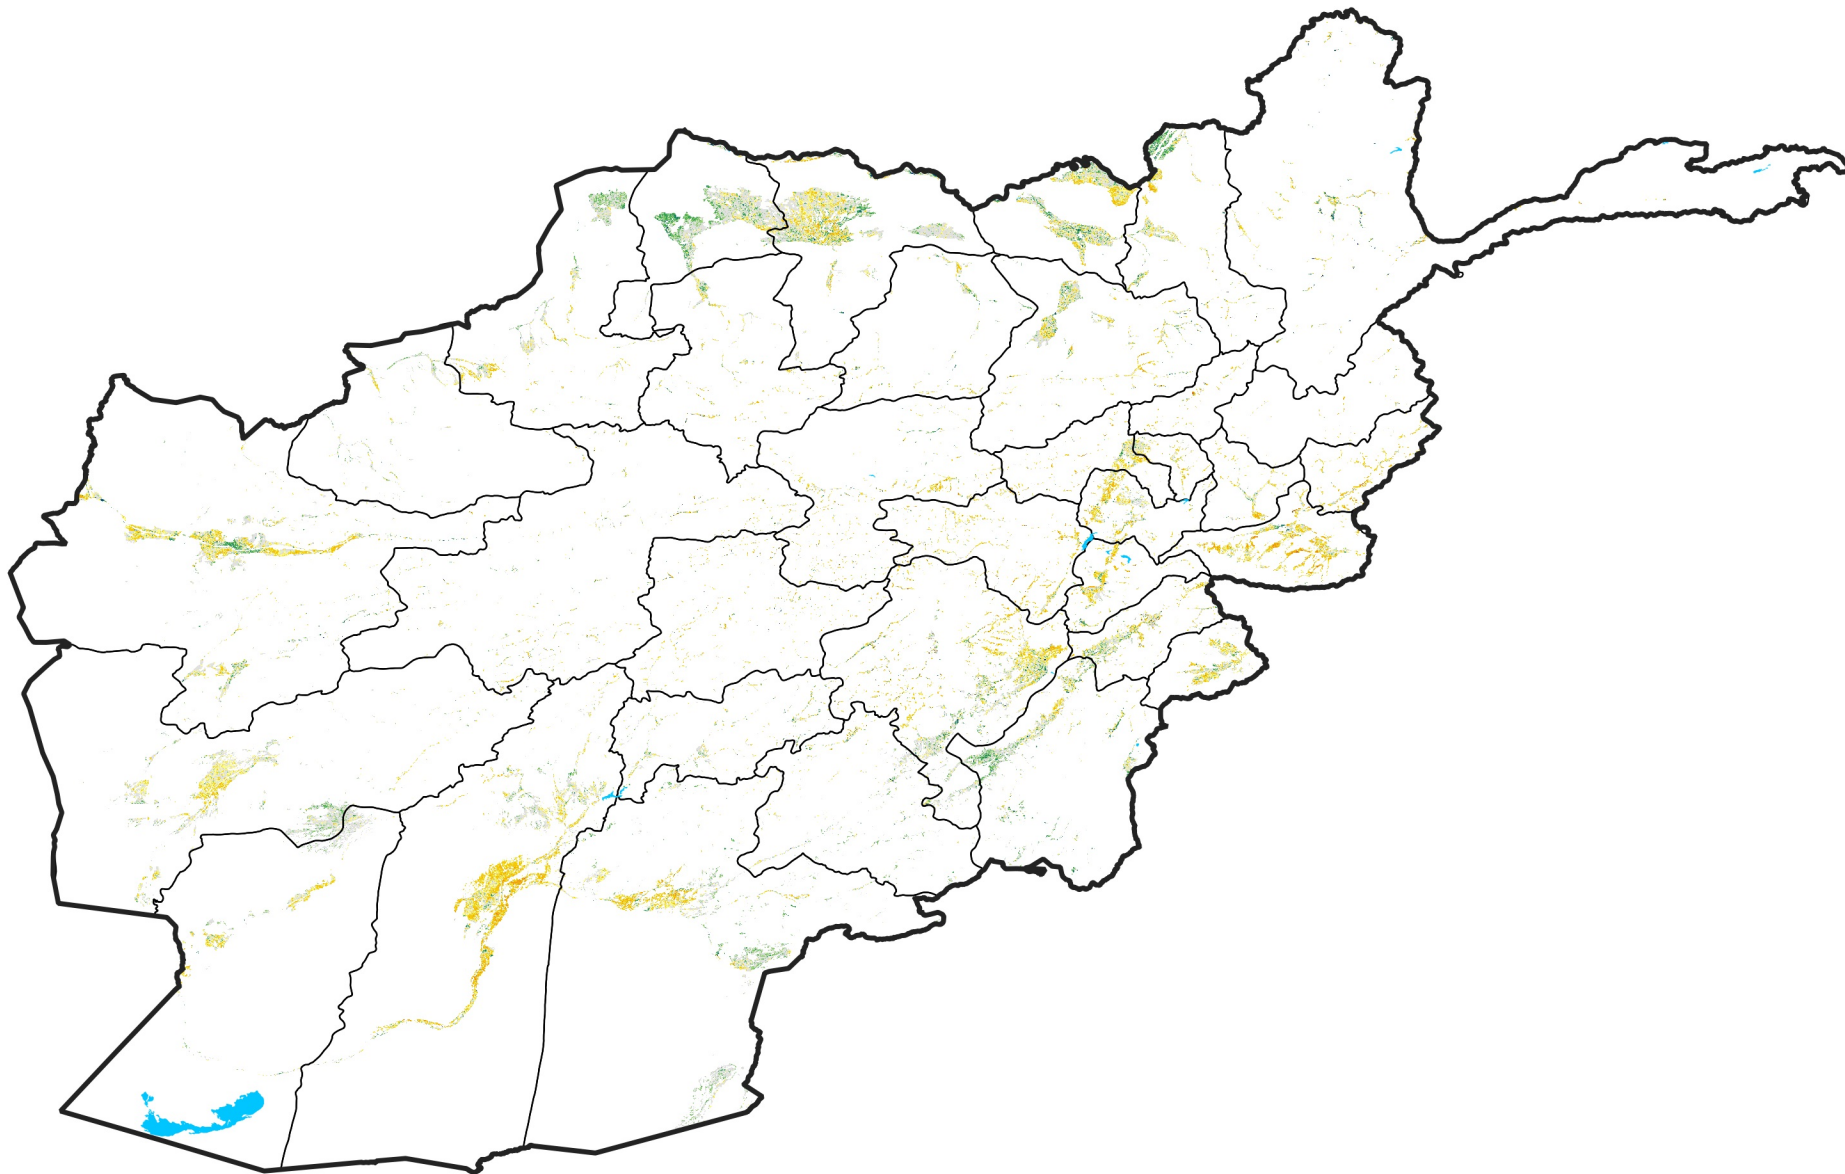

Afghanistan Irrigated Agricultural Areas

Percent of Mean NDVI

2006 / mean (2003 - 2022)

Period 31 / November 01 - 10, 2006

Percent of Normal