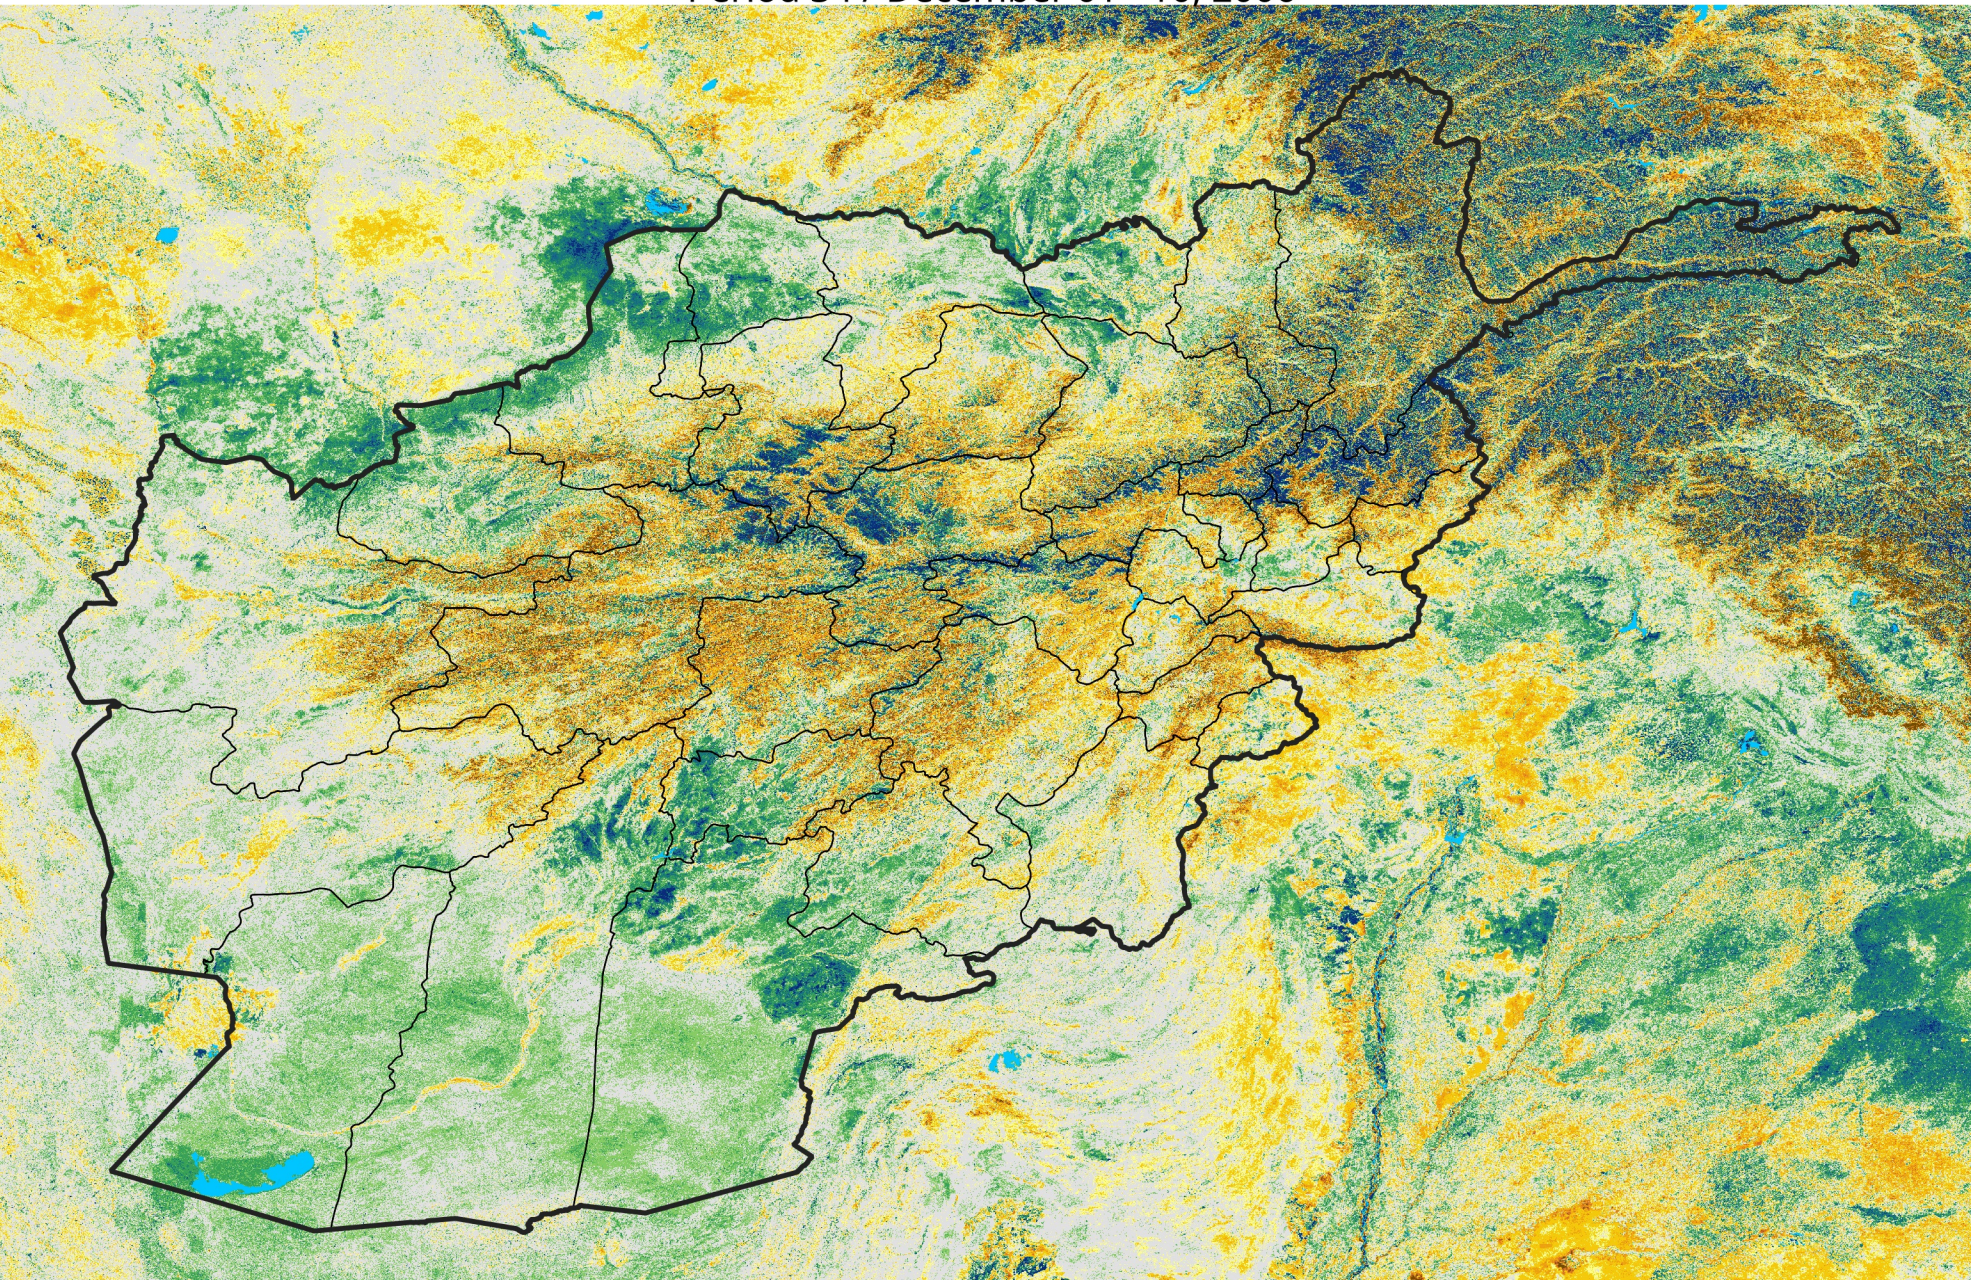

Afghanistan

Percent of Mean NDVI

2006 / mean (2003 - 2022)

Period 34 / December 01 - 10, 2006

Percent of Normal