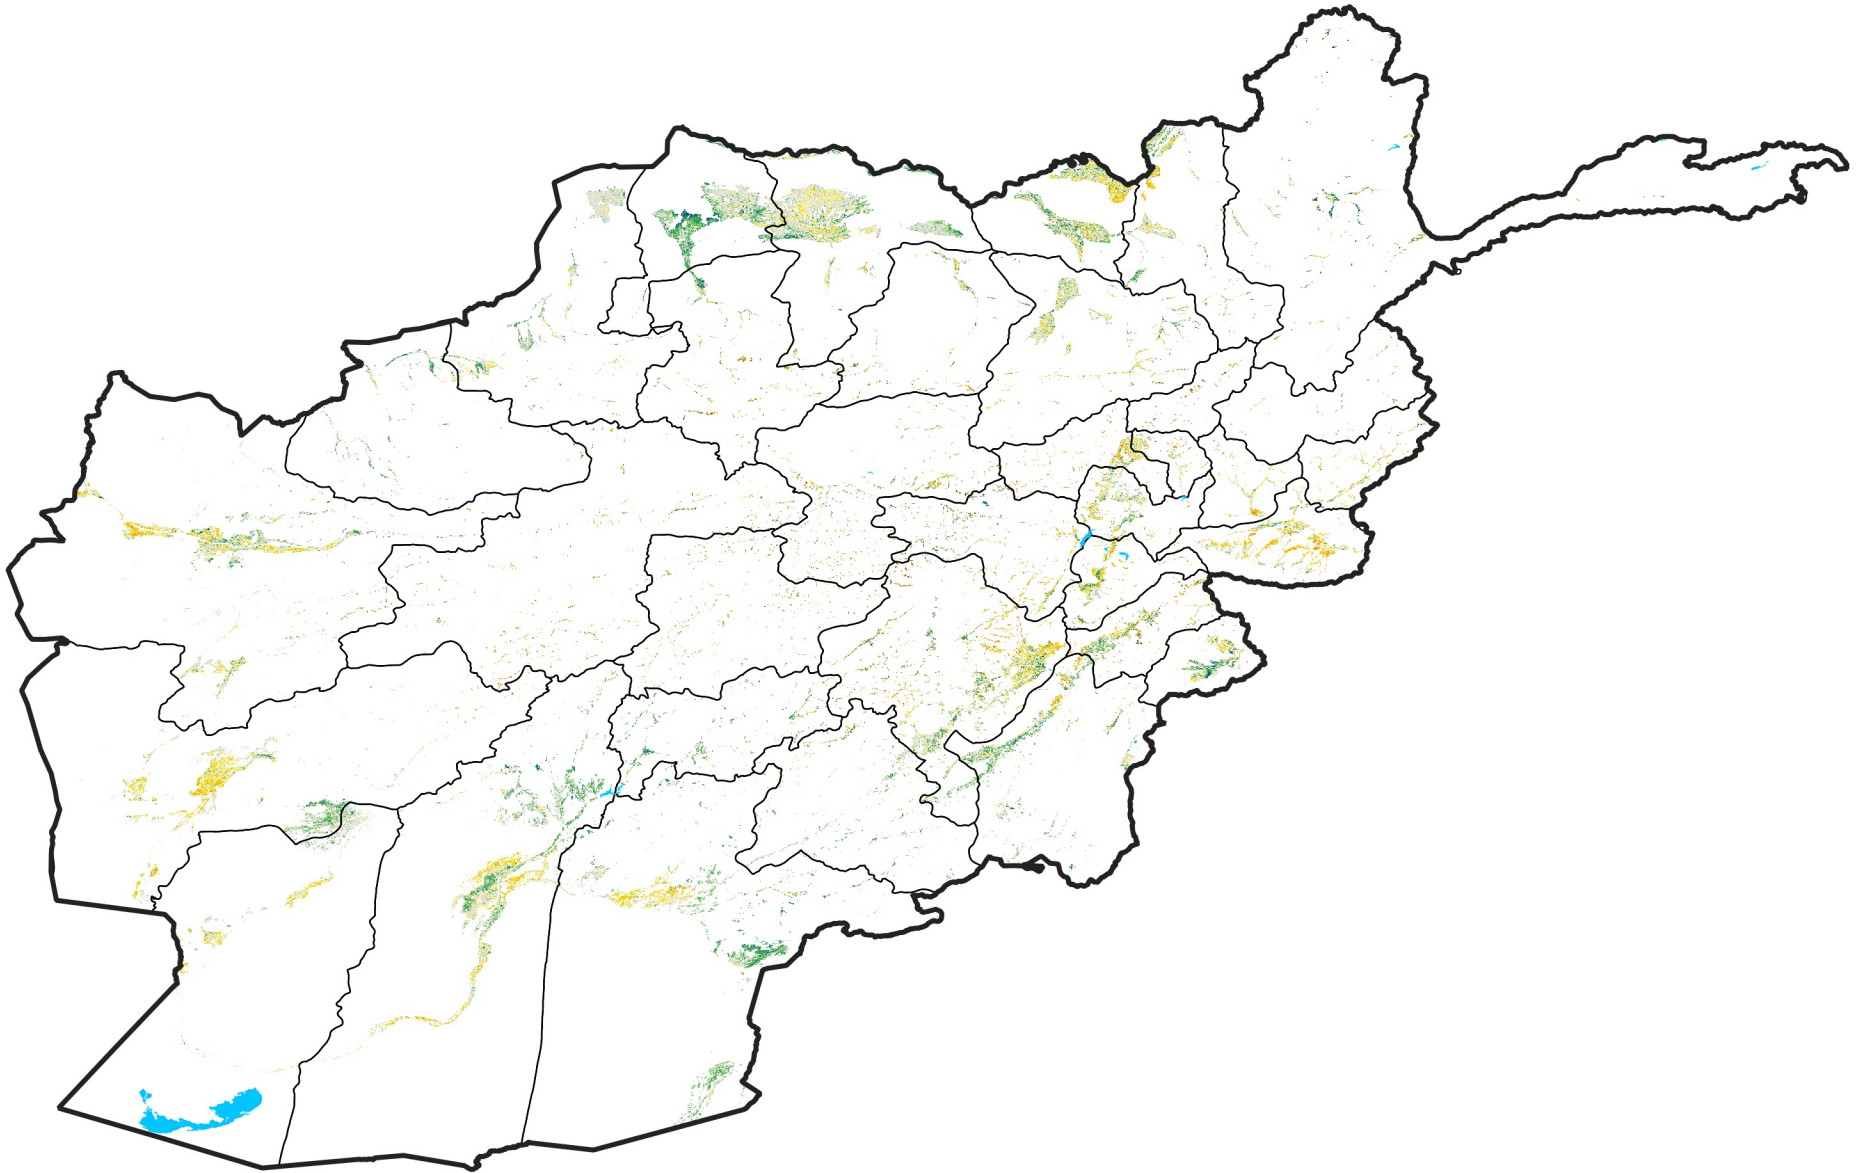

Afghanistan Irrigated Agricultural Areas

Percent of Mean NDVI

2006 / mean (2003 - 2022)

Period 34 / December 01 - 10, 2006

Percent of Normal