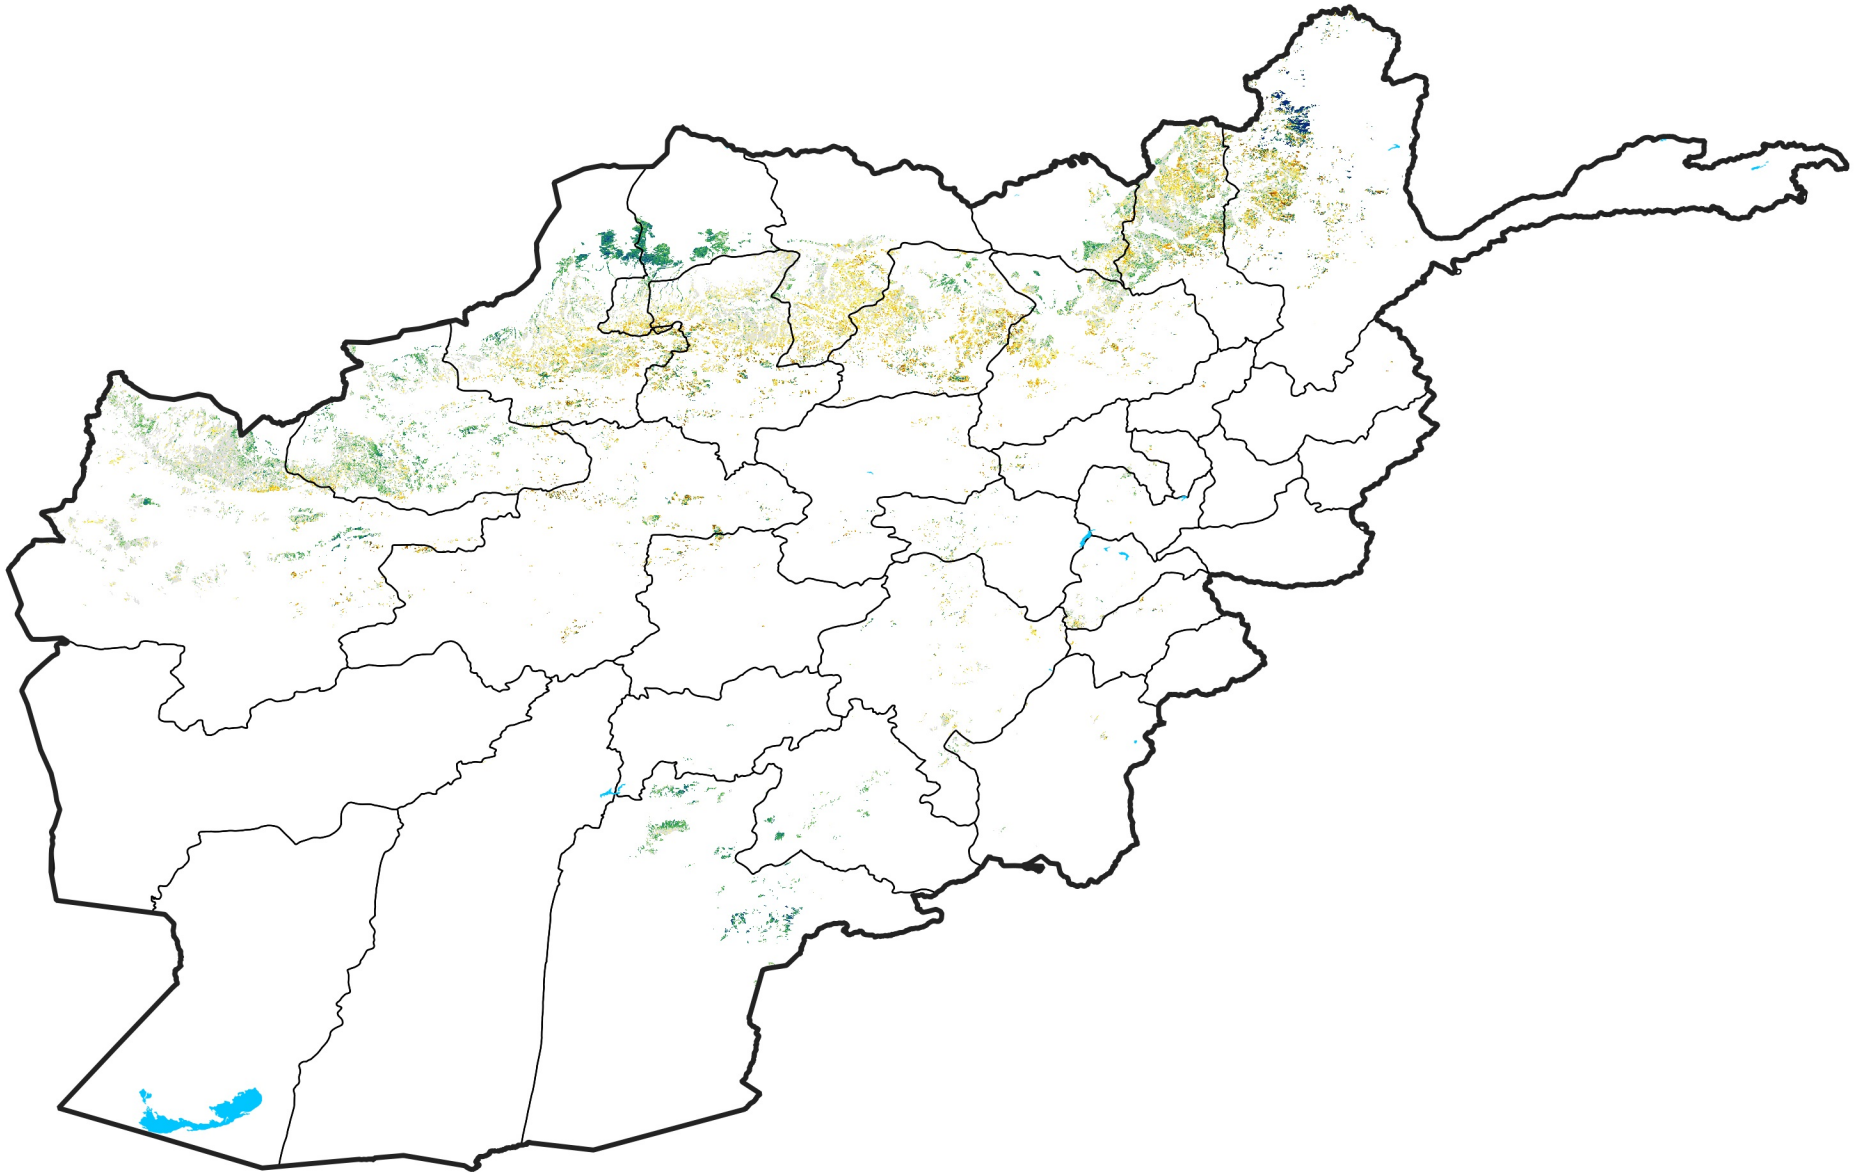

Afghanistan Rainfed Agricultural Areas

Percent of Mean NDVI

2006 / mean (2003 - 2022)

Period 34 / December 01 - 10, 2006

Percent of Normal