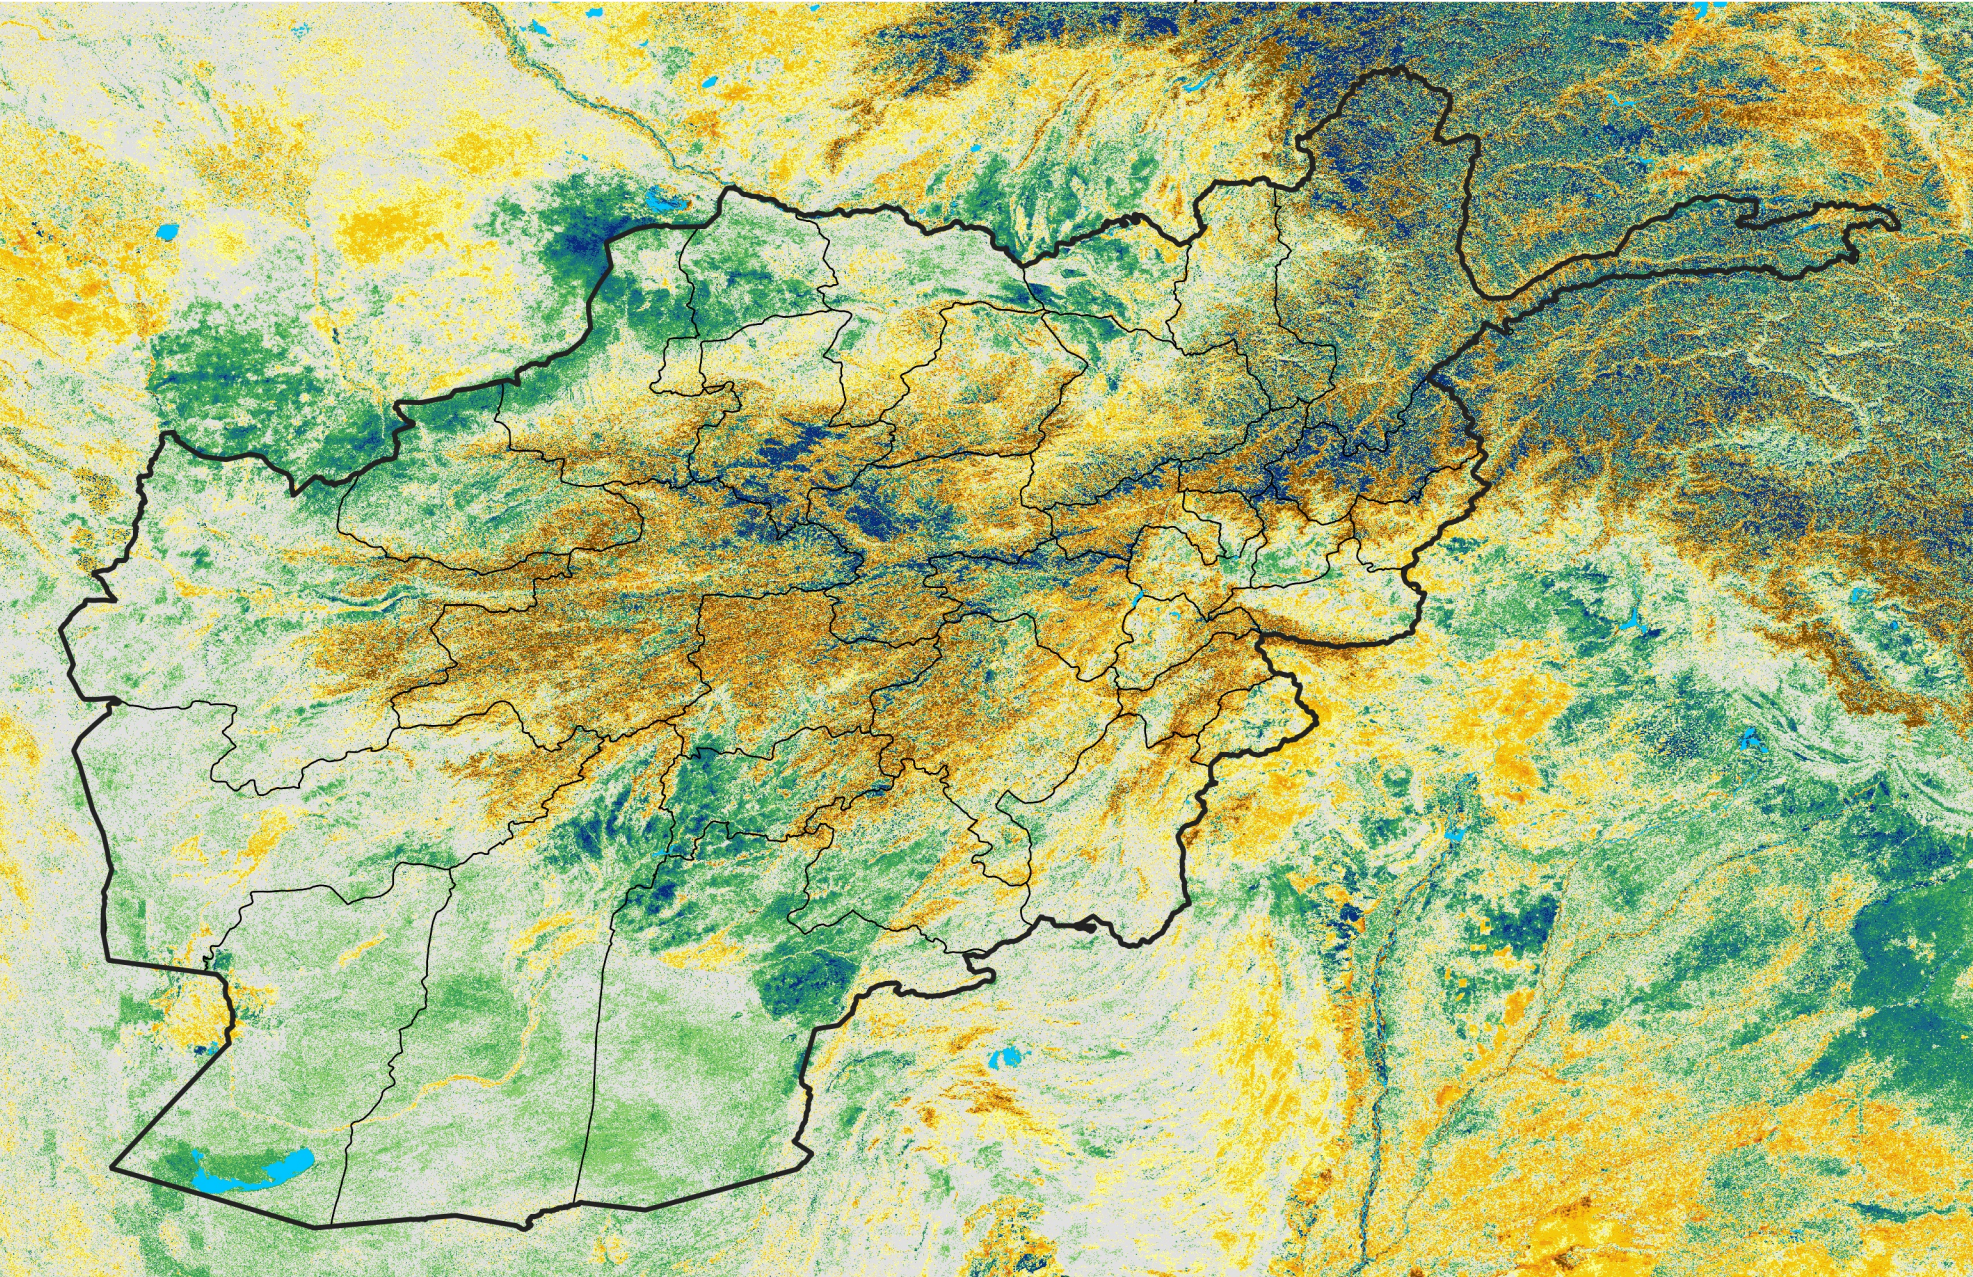

Afghanistan

Percent of Mean NDVI

2006 / mean (2003 - 2022)

Period 35 / December 11 - 20, 2006

Percent of Normal