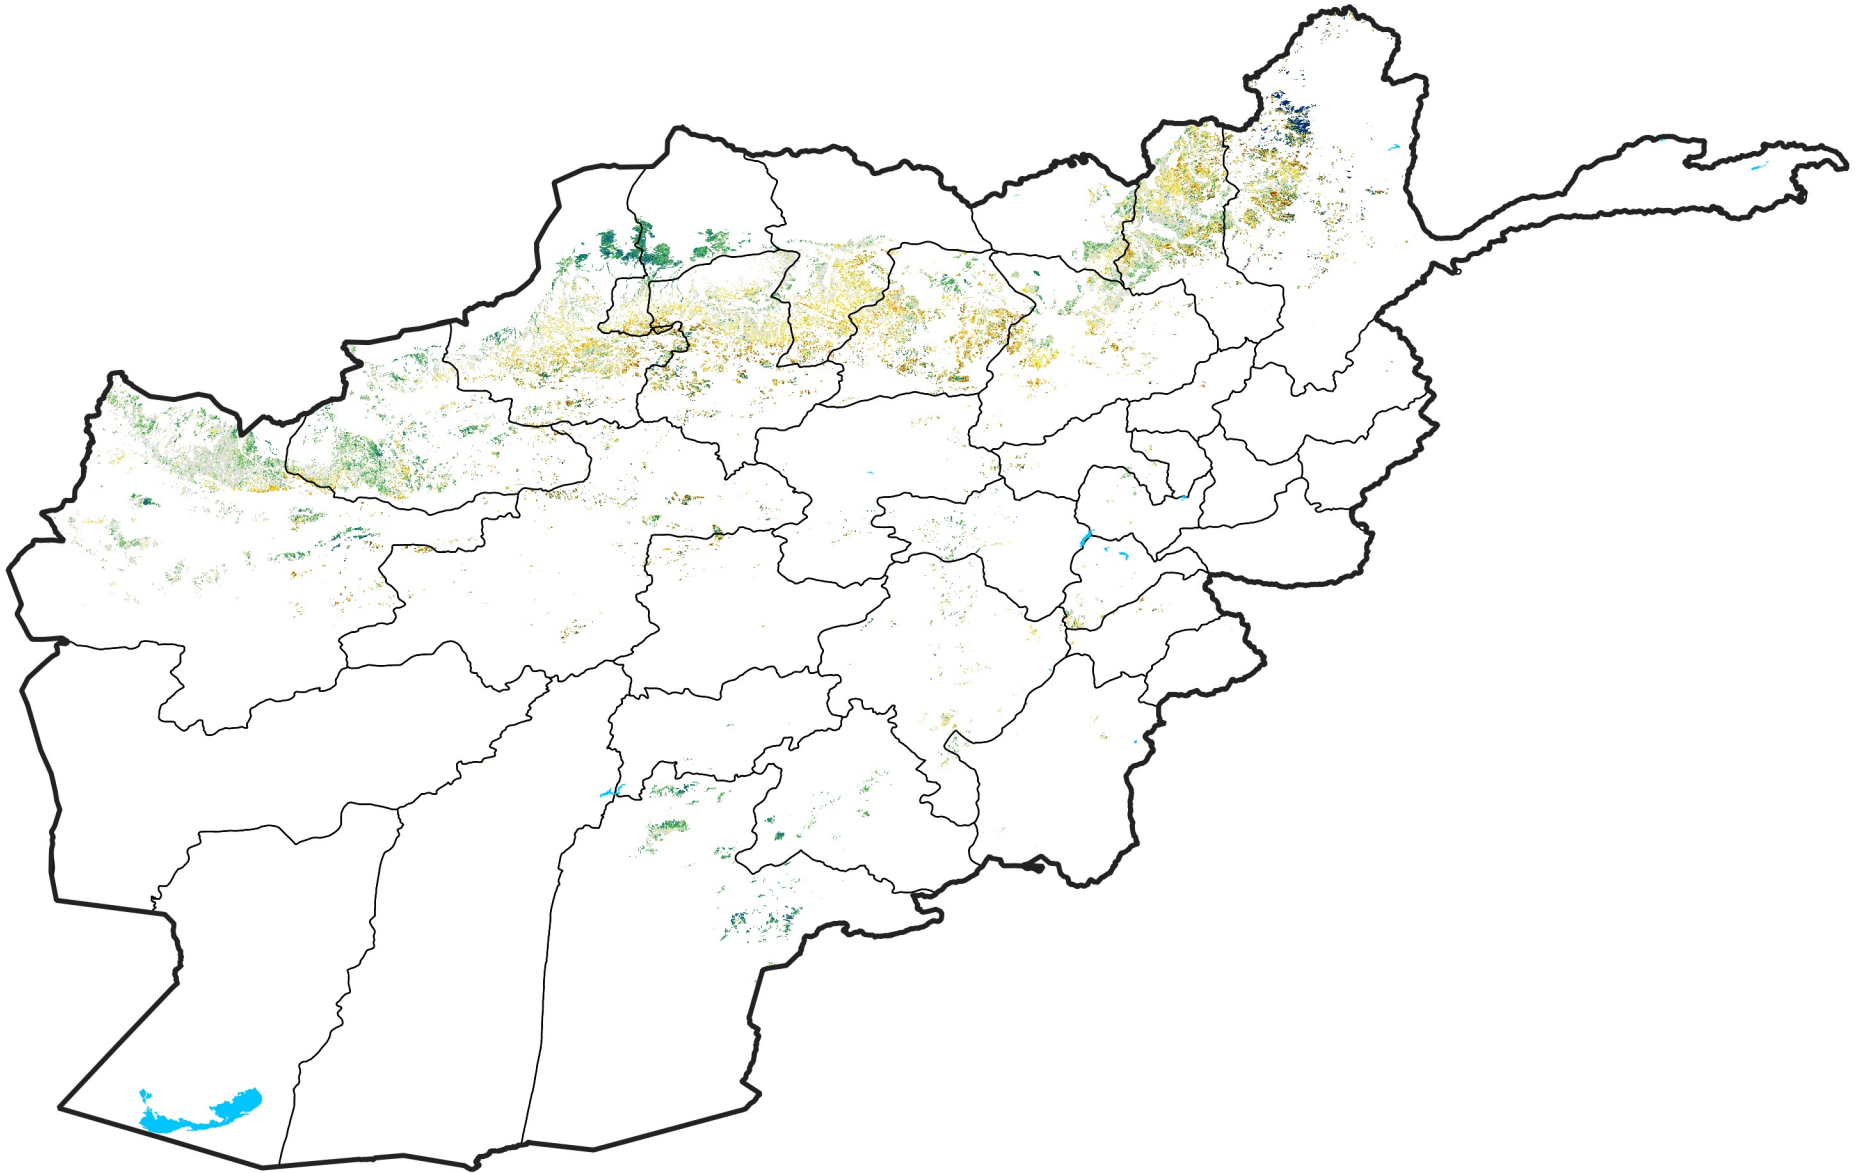

Afghanistan Rainfed Agricultural Areas

Percent of Mean NDVI

2006 / mean (2003 - 2022)

Period 35 / December 11 - 20, 2006

Percent of Normal