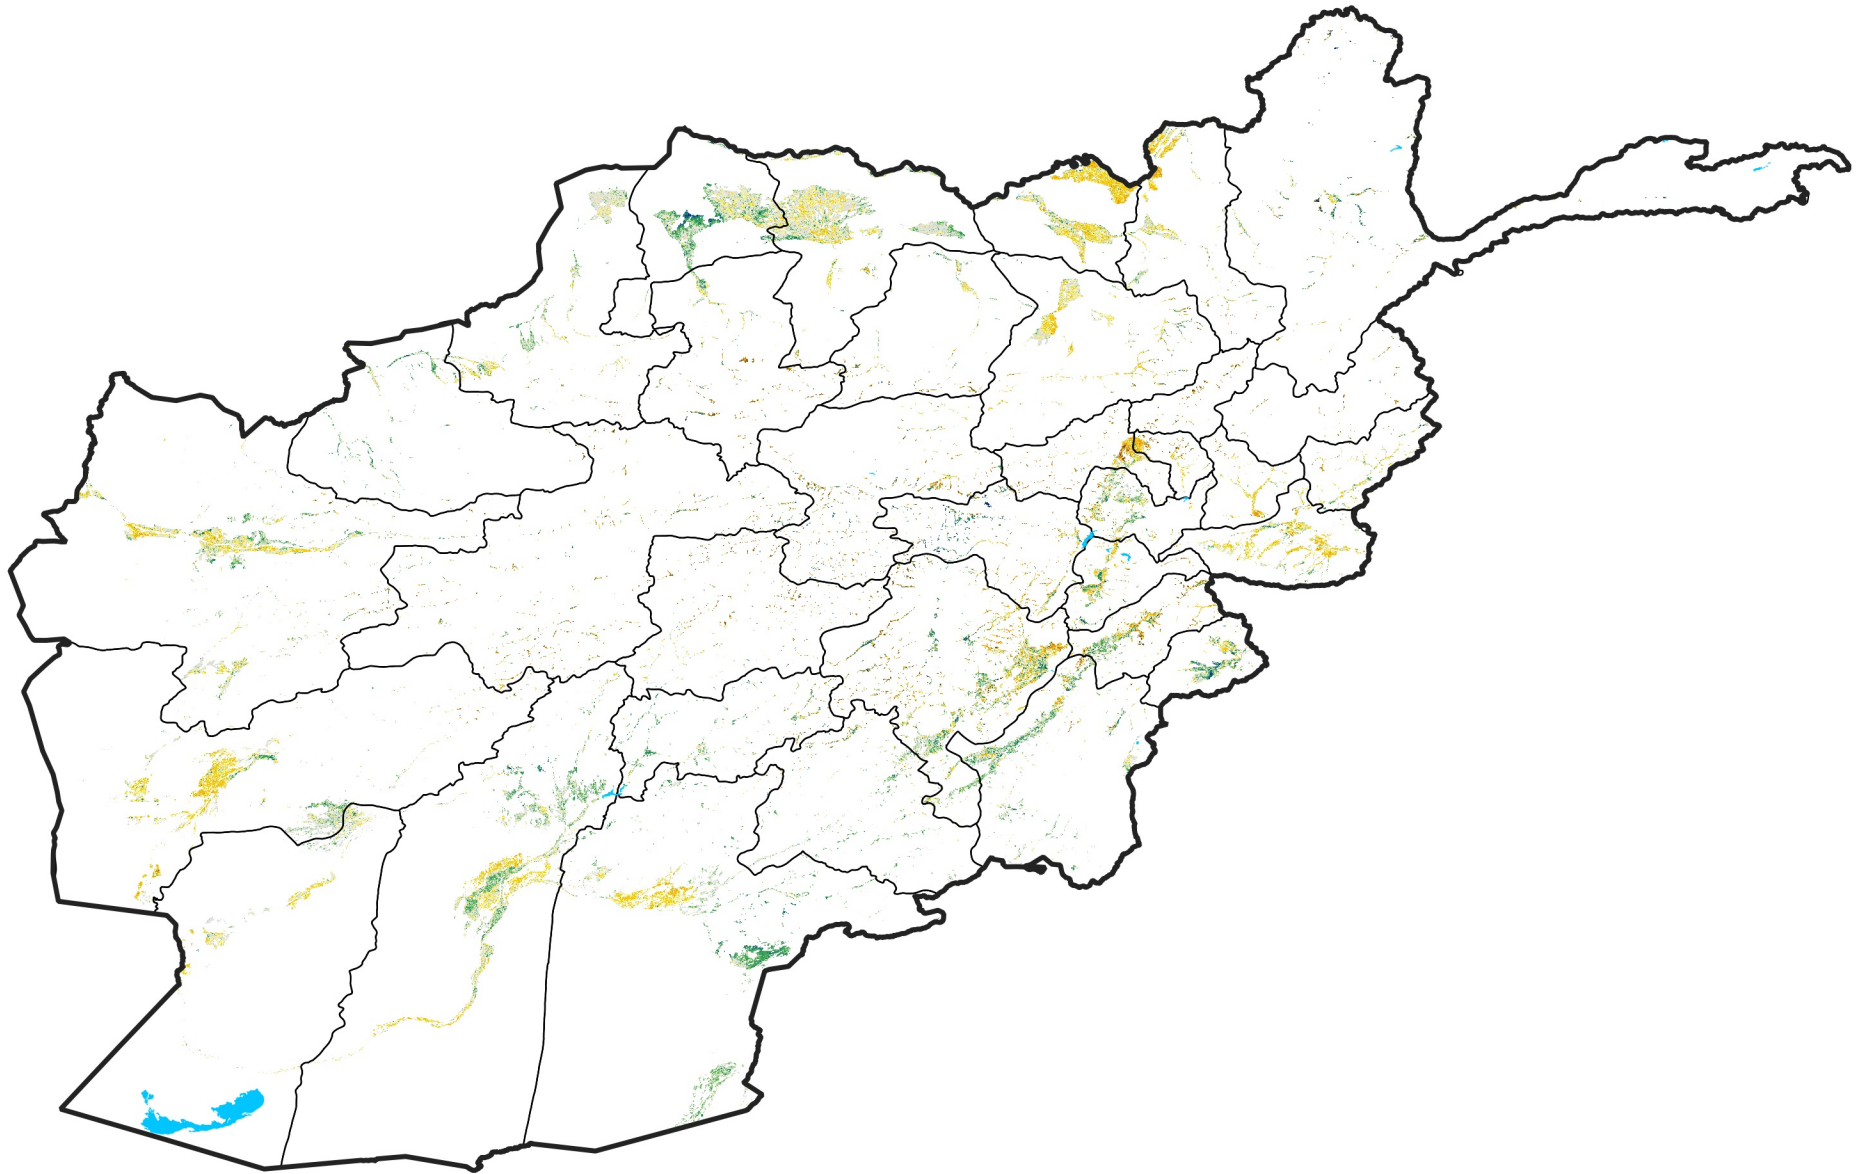

Afghanistan Irrigated Agricultural Areas

Percent of Mean NDVI

2006 / mean (2003 - 2022)

Period 36 / December 21 - 31, 2006

Percent of Normal