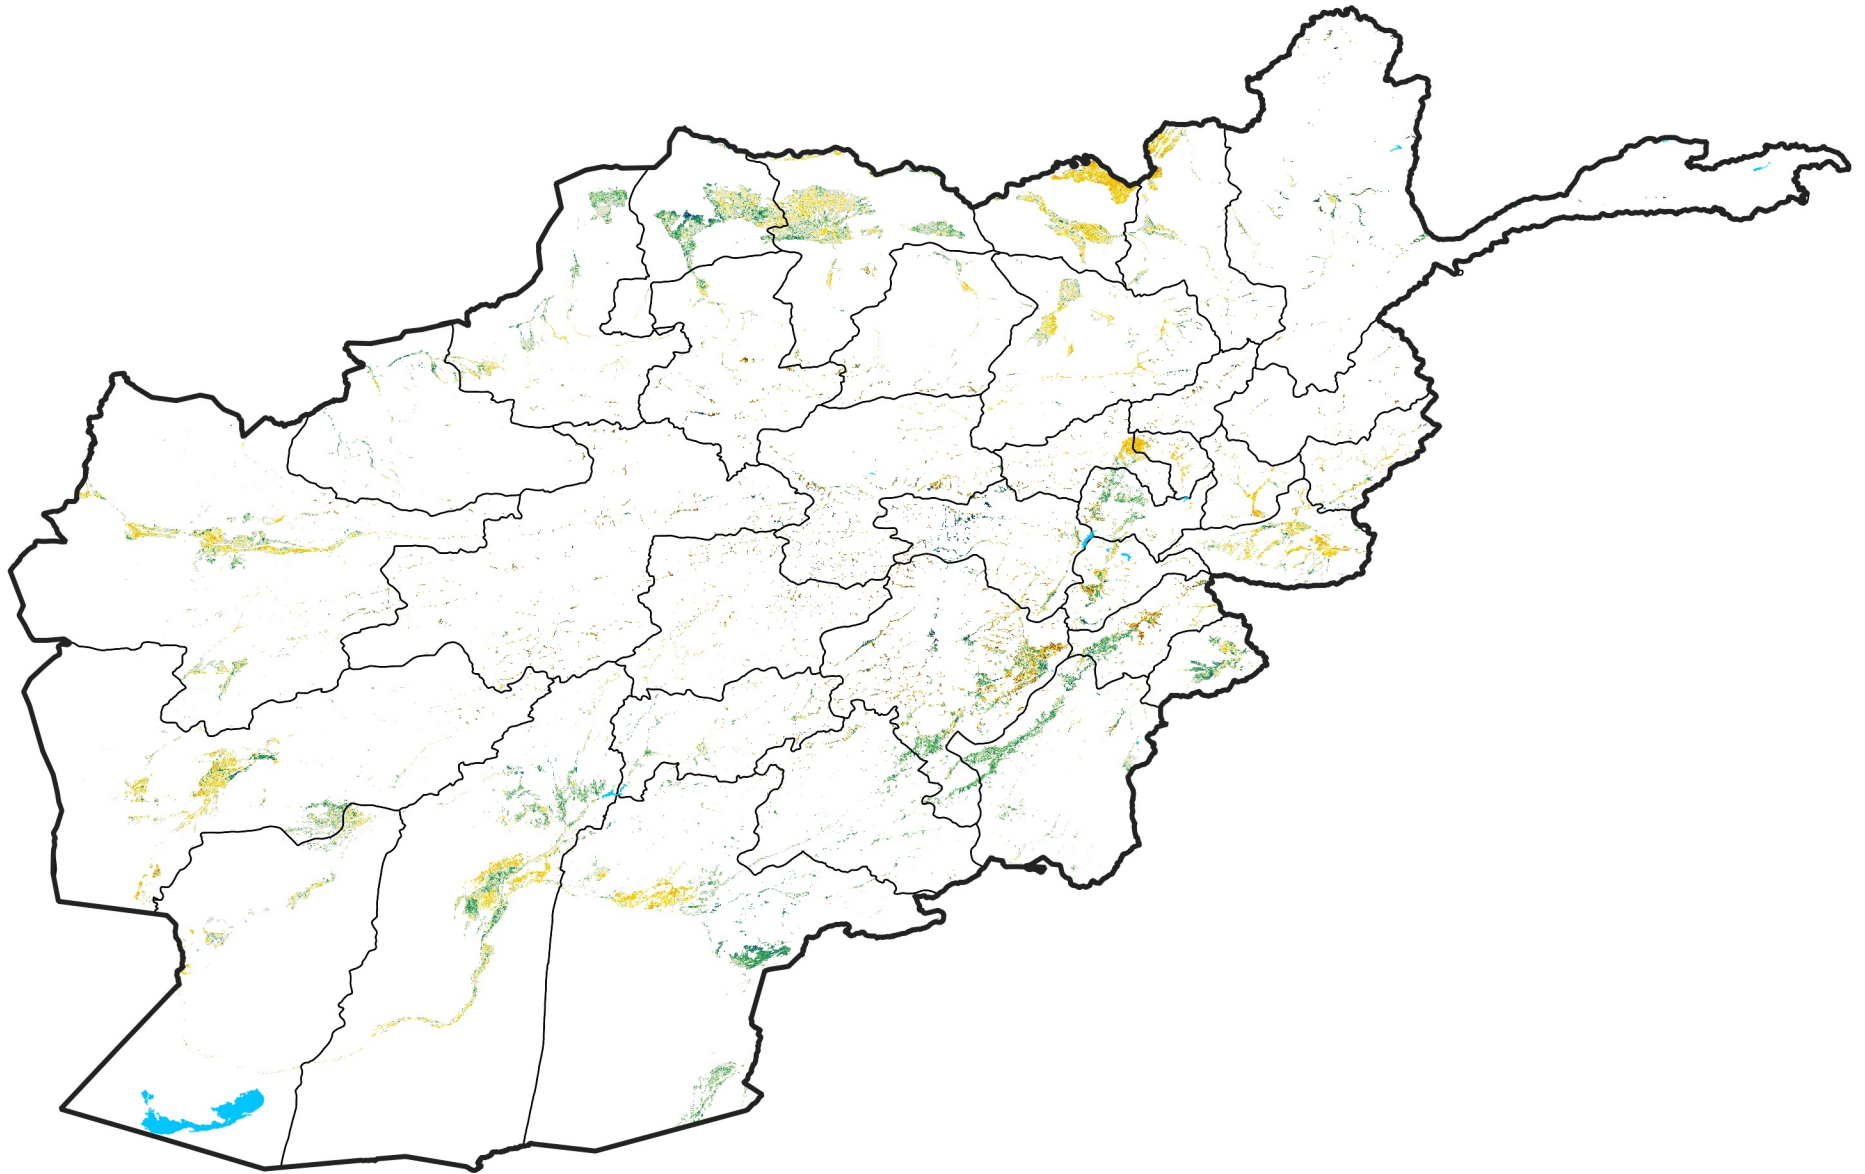

Afghanistan Irrigated Agricultural Areas

Percent of Mean NDVI

2007 / mean (2003 - 2022)

Period 02 / January 11 - 20, 2007

Percent of Normal