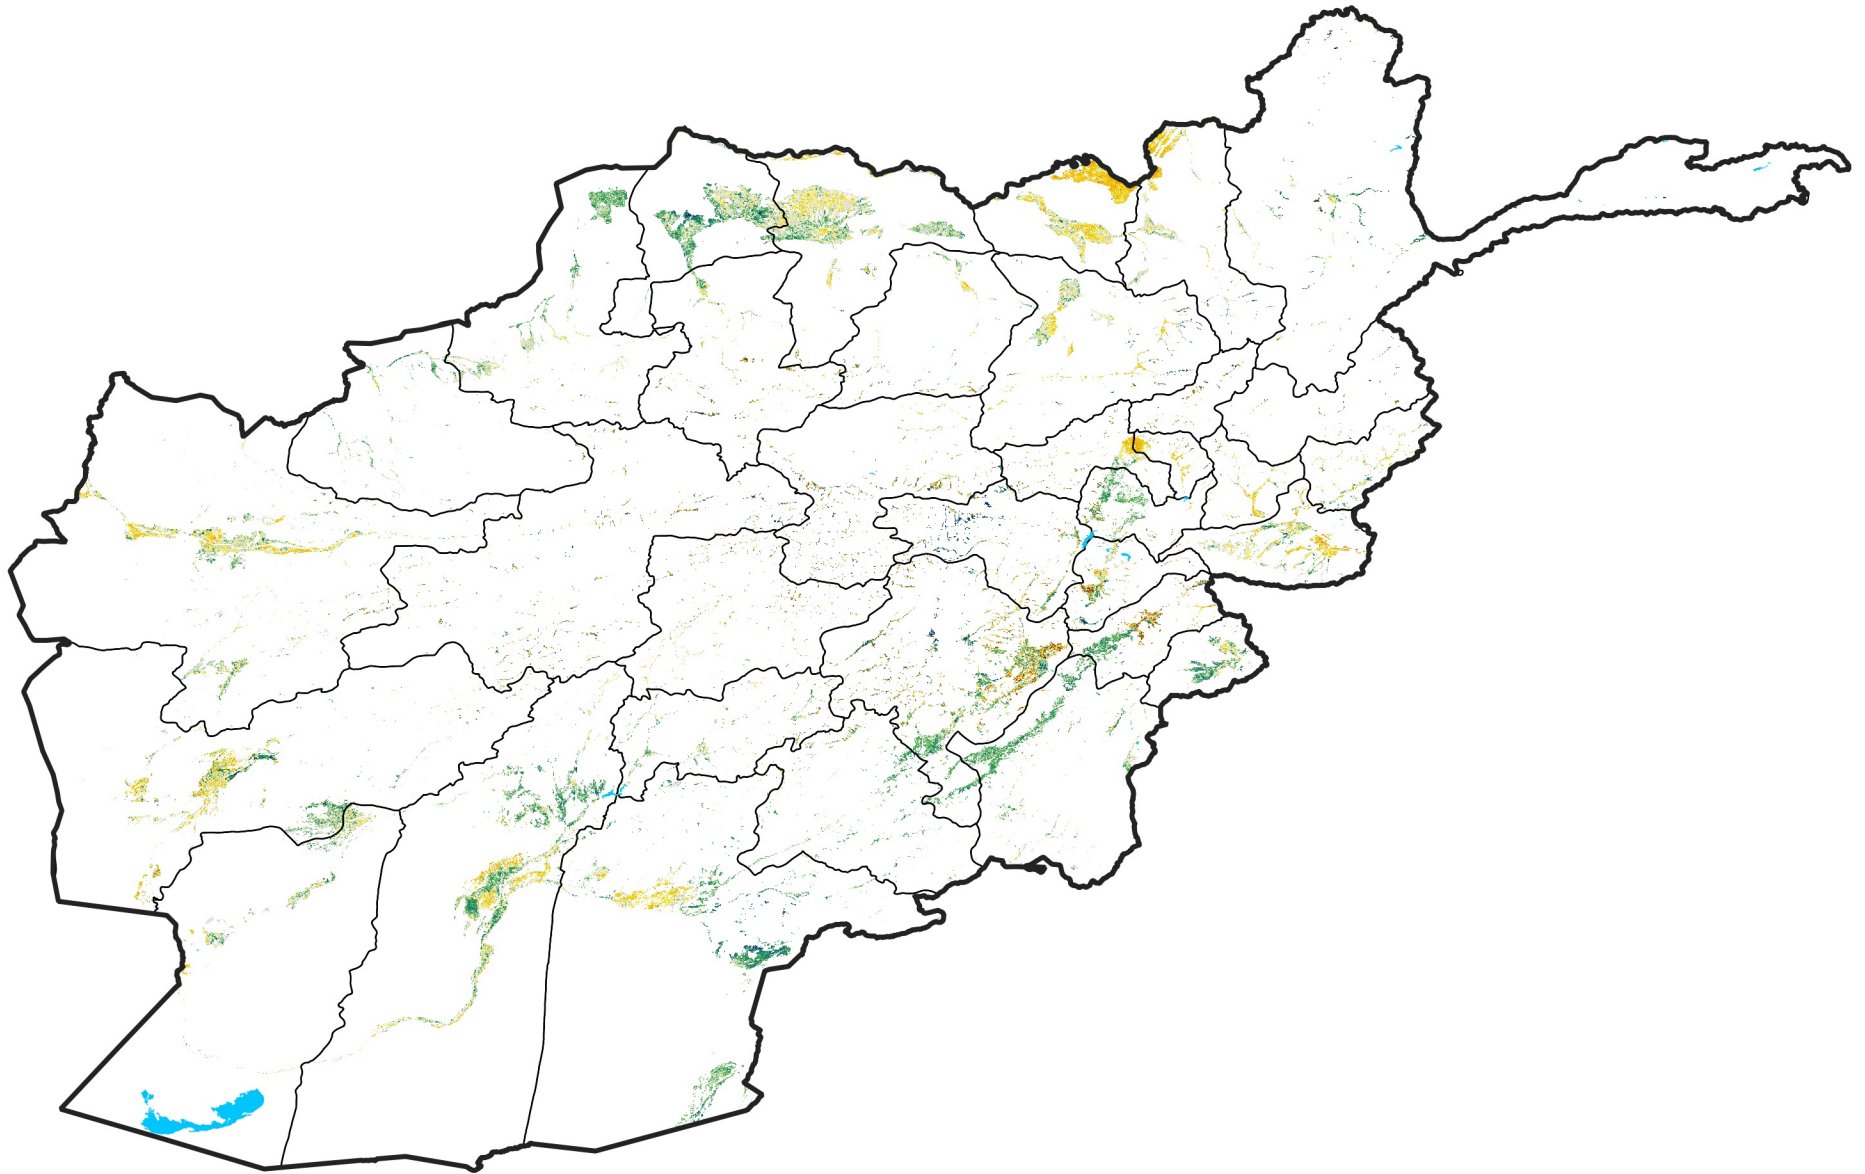

Afghanistan Irrigated Agricultural Areas

Percent of Mean NDVI

2007 / mean (2003 - 2022)

Period 03 / January 21 - 31, 2007

Percent of Normal