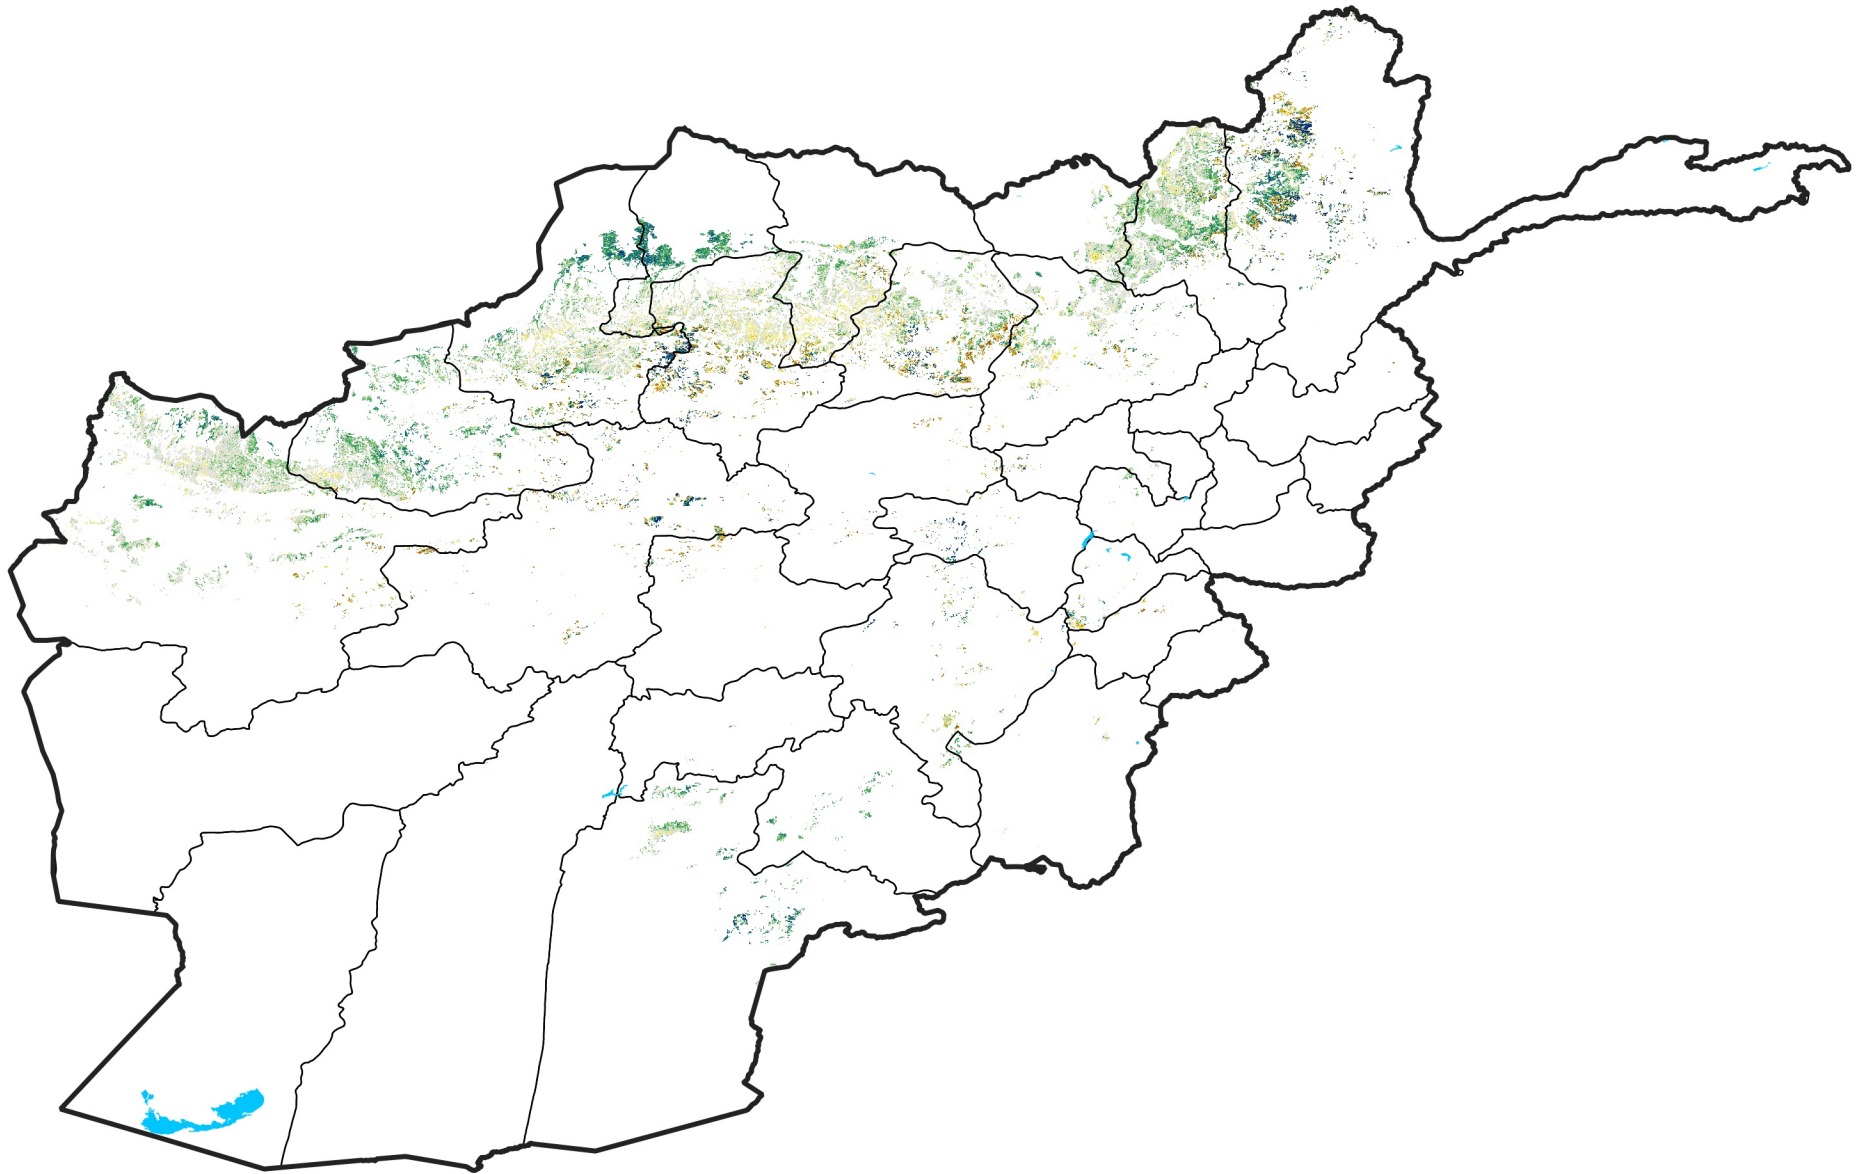

Afghanistan Rainfed Agricultural Areas

Percent of Mean NDVI

2007 / mean (2003 - 2022)

Period 03 / January 21 - 31, 2007

Percent of Normal