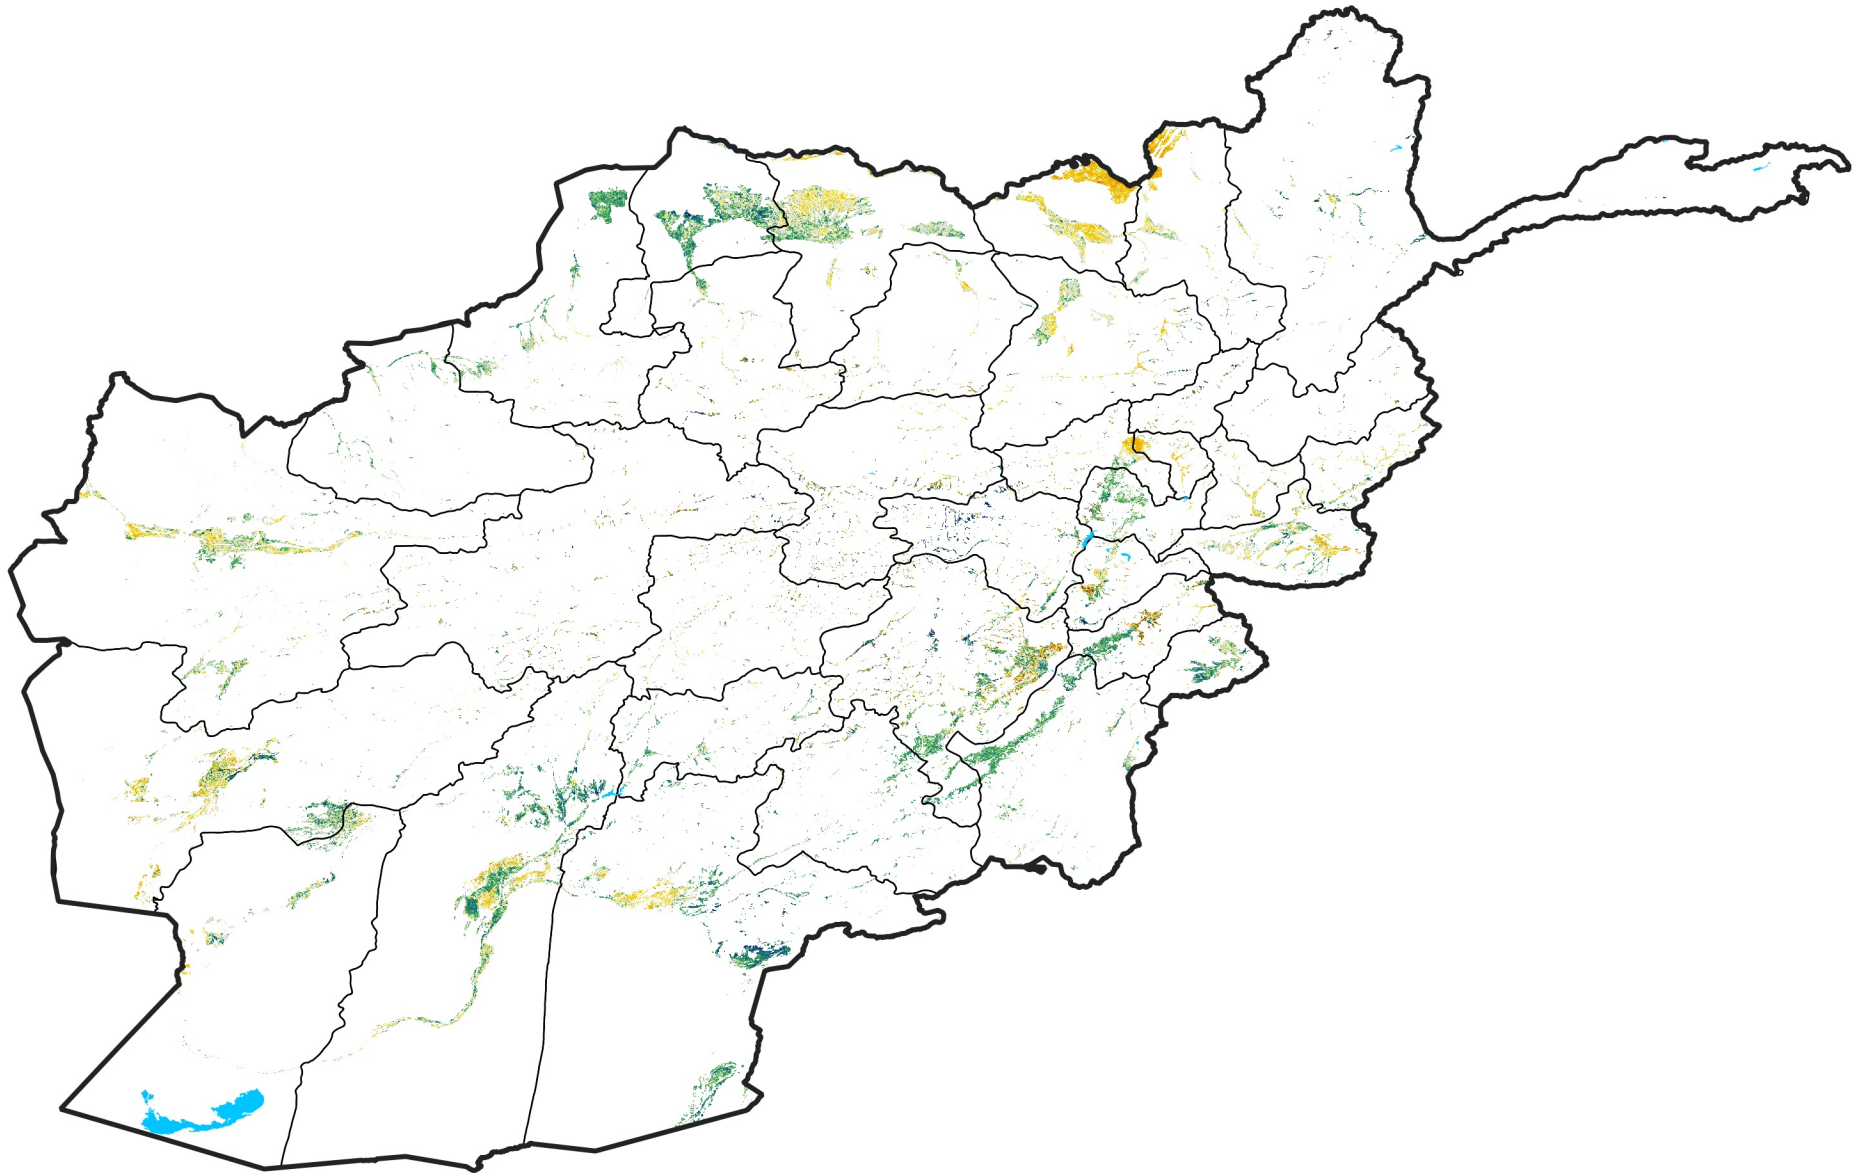

Afghanistan Irrigated Agricultural Areas

Percent of Mean NDVI

2007 / mean (2003 - 2022)

Period 04 / February 01 - 10, 2007

Percent of Normal