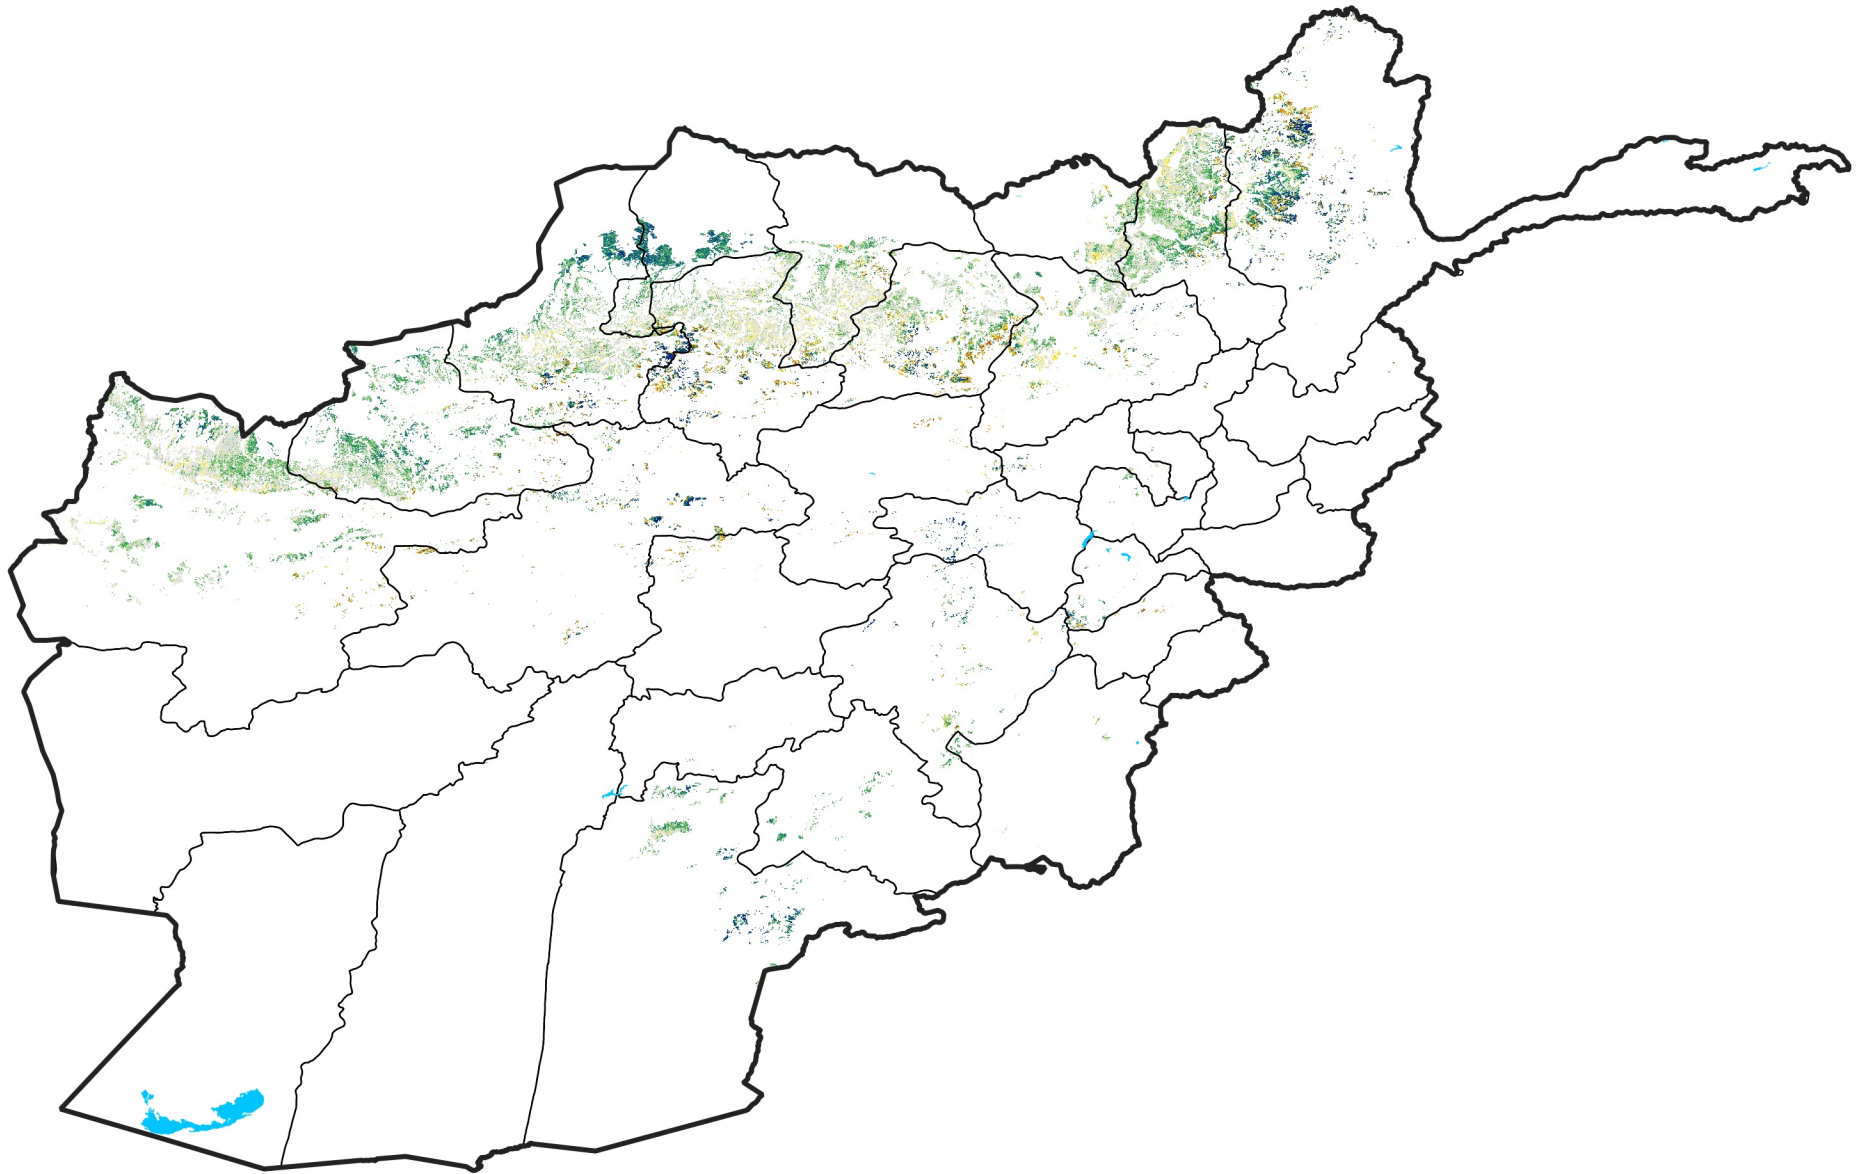

Afghanistan Rainfed Agricultural Areas

Percent of Mean NDVI

2007 / mean (2003 - 2022)

Period 04 / February 01 - 10, 2007

Percent of Normal