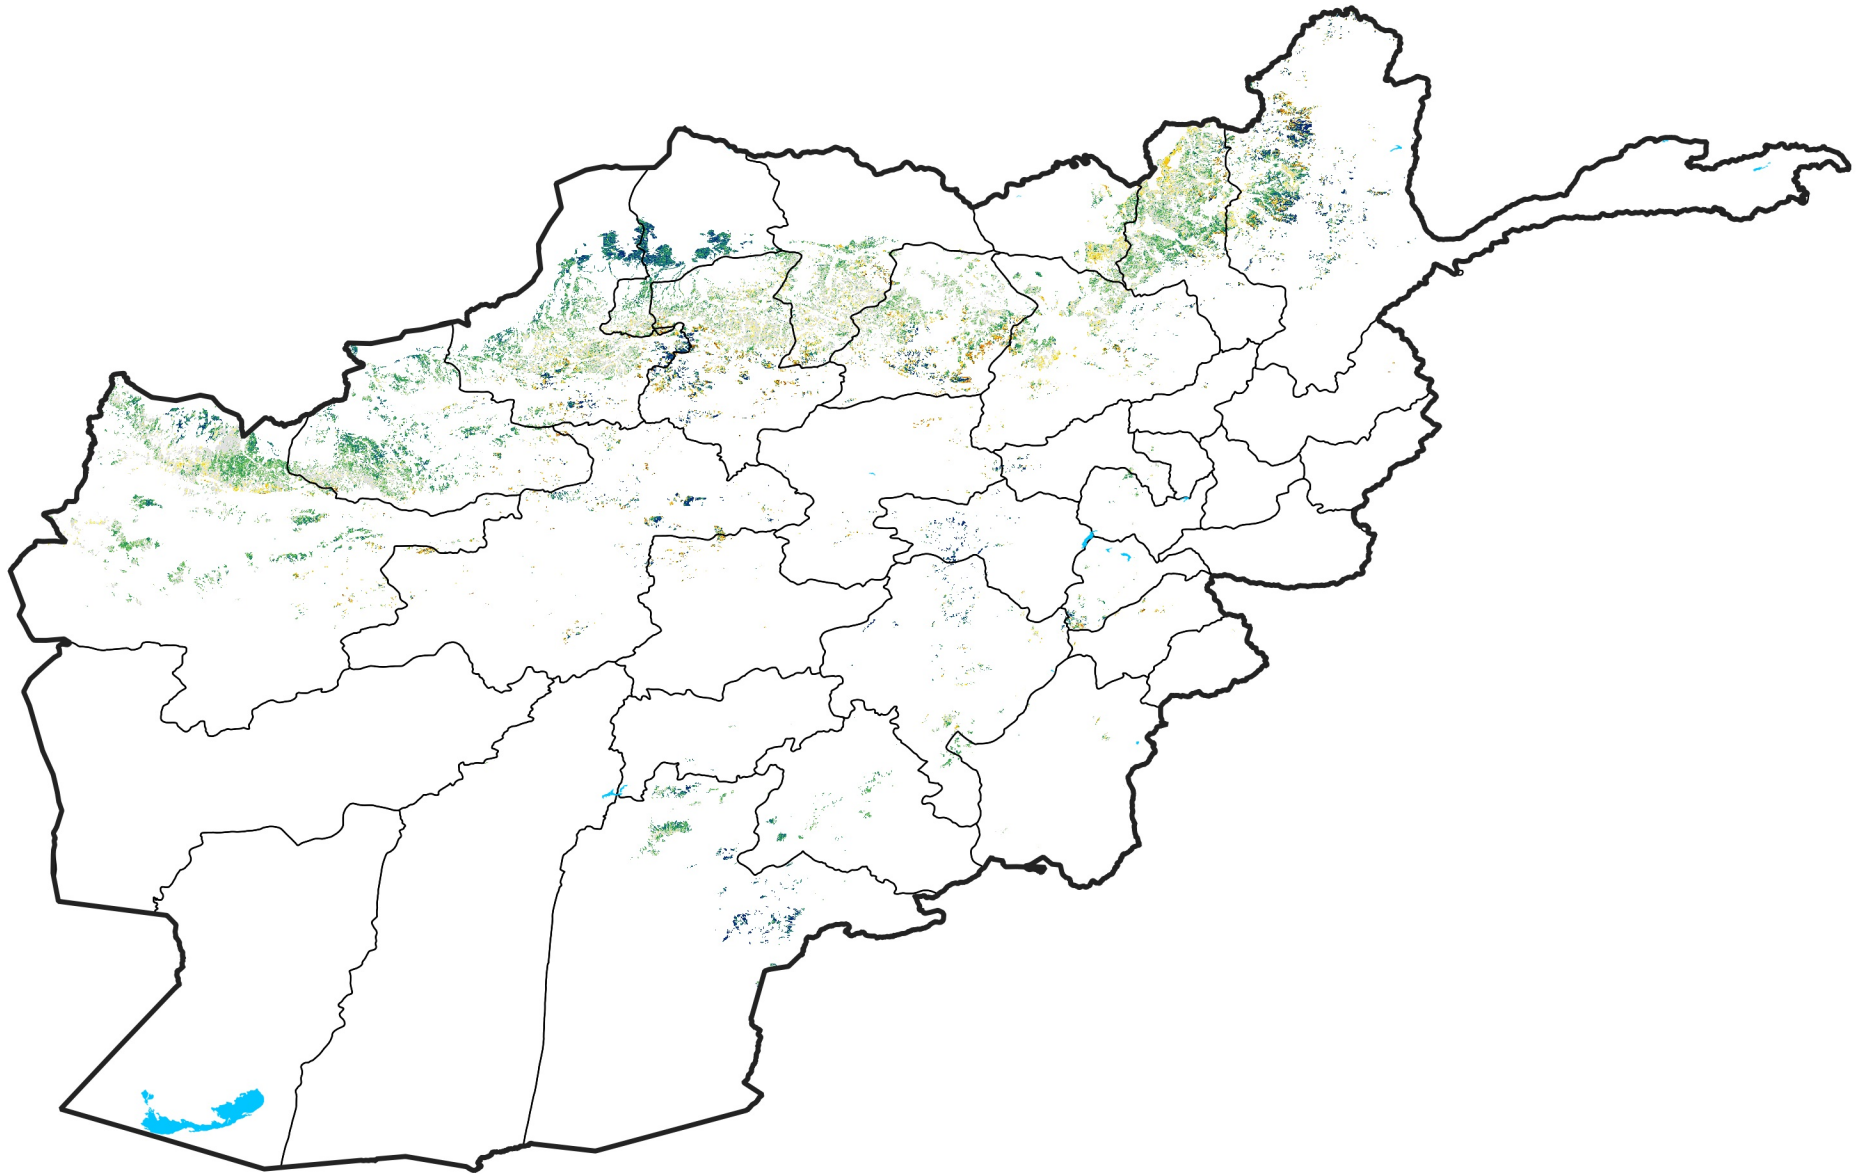

Afghanistan Rainfed Agricultural Areas

Percent of Mean NDVI

2007 / mean (2003 - 2022)

Period 05 / February 11 - 20, 2007

Percent of Normal