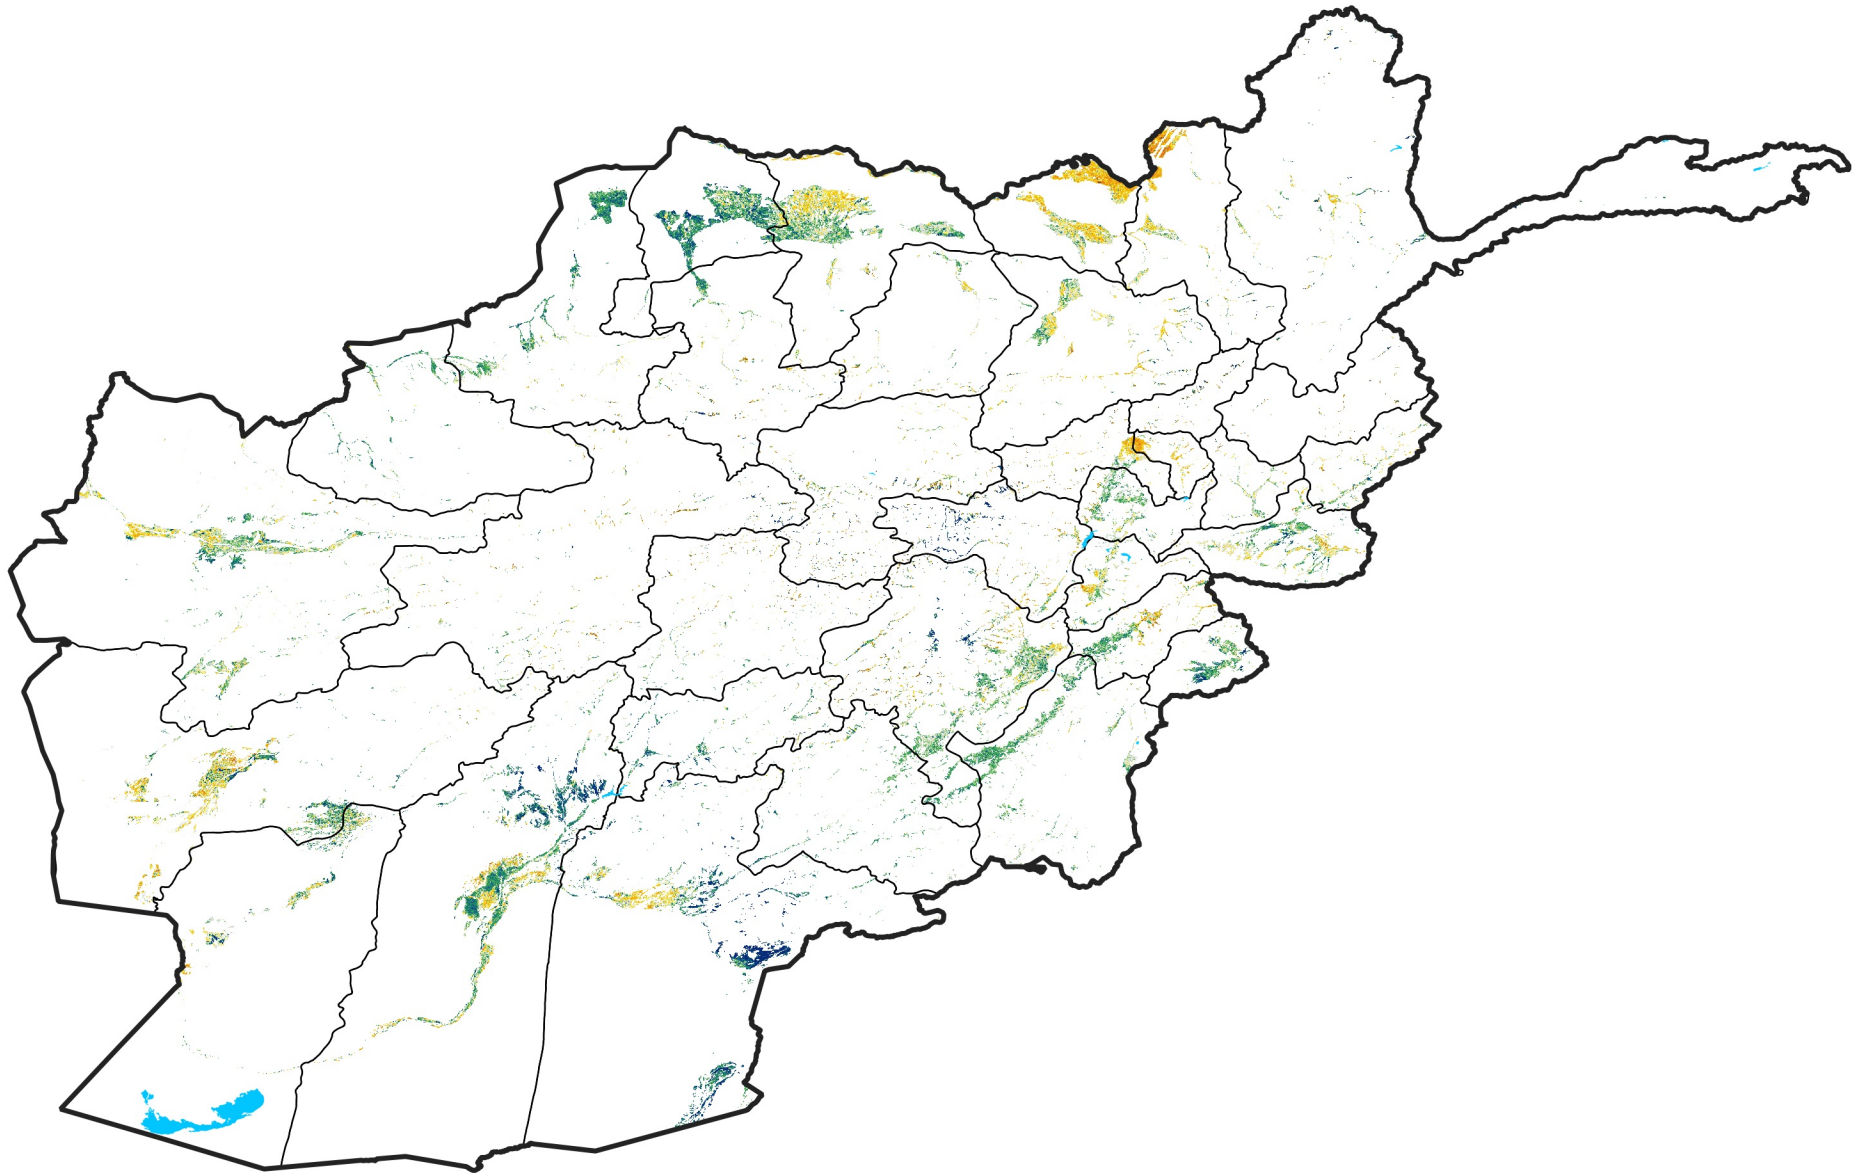

Afghanistan Irrigated Agricultural Areas

Percent of Mean NDVI

2007 / mean (2003 - 2022)

Period 06 / February 21 - 28, 2007

Percent of Normal