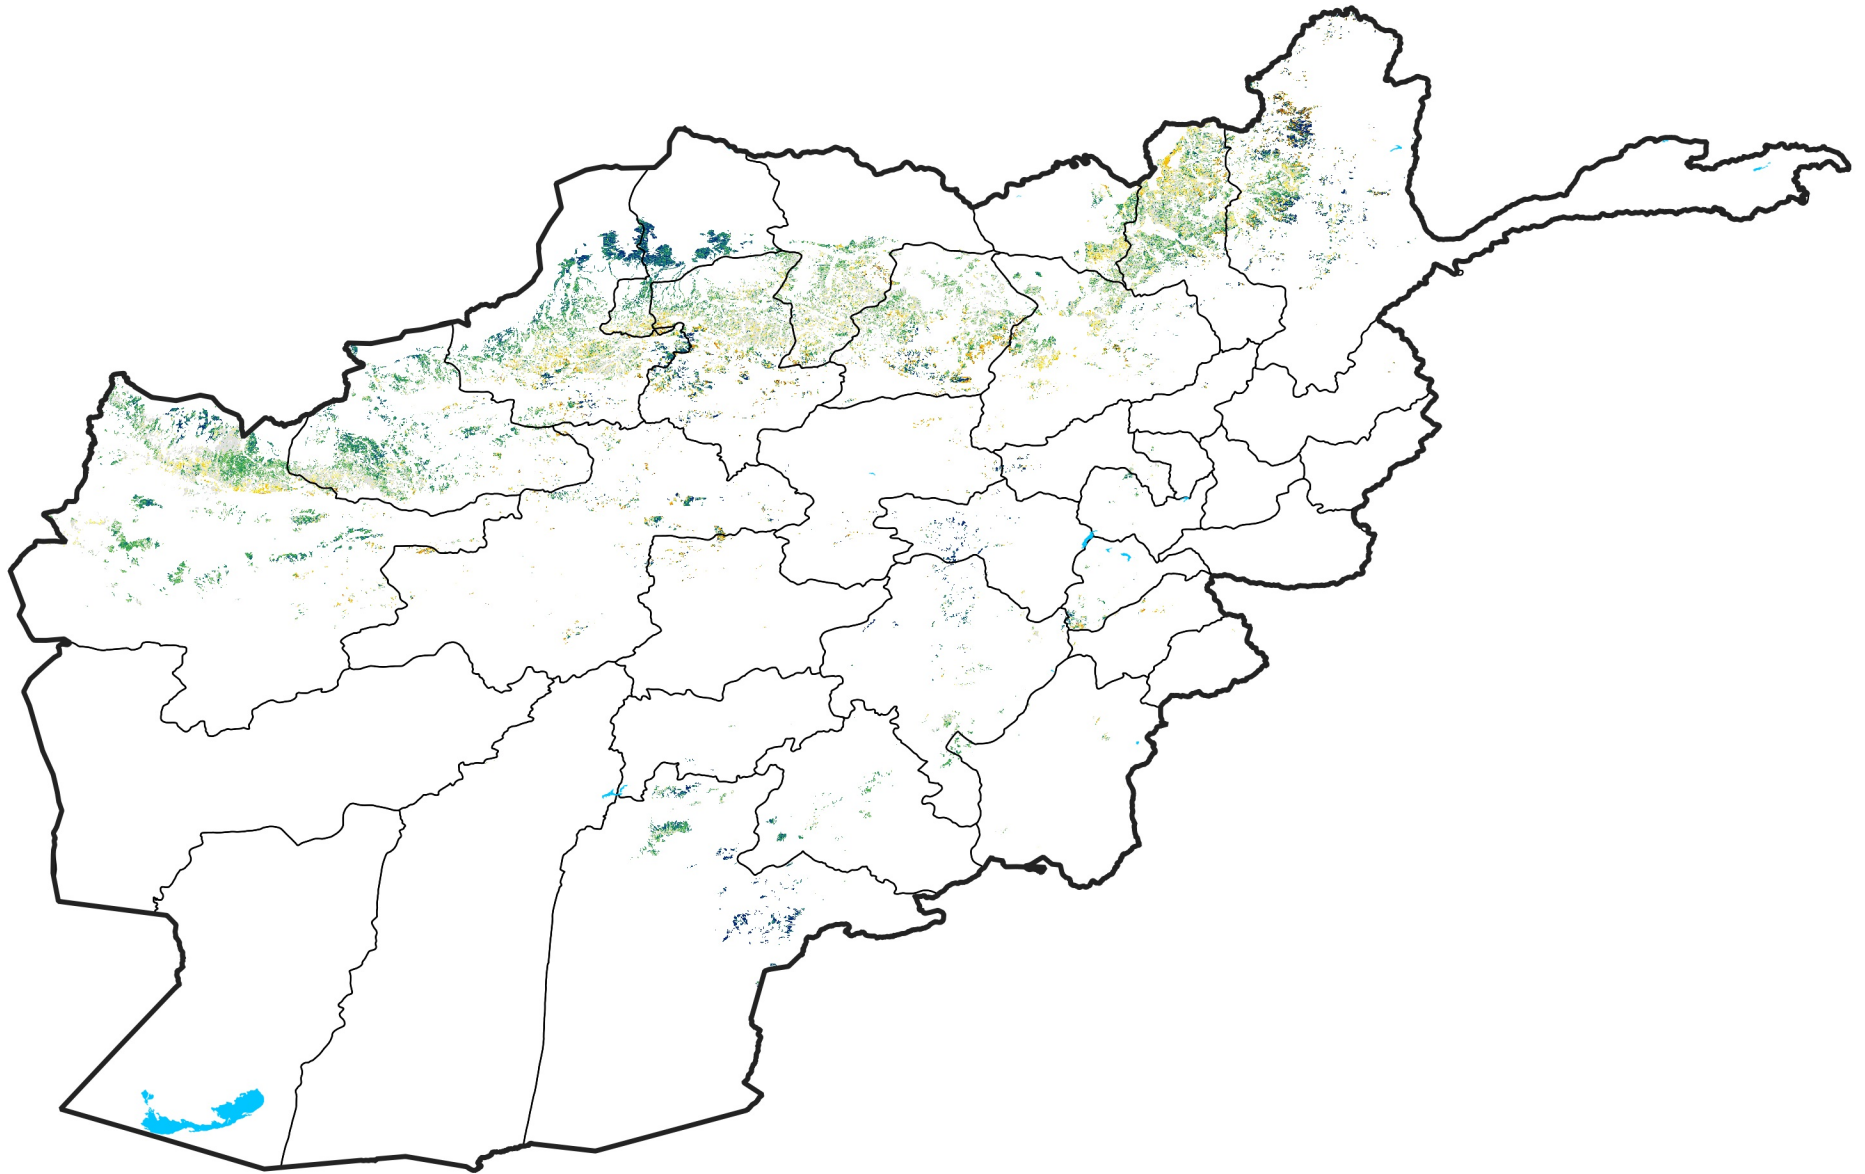

Afghanistan Rainfed Agricultural Areas

Percent of Mean NDVI

2007 / mean (2003 - 2022)

Period 06 / February 21 - 28, 2007

Percent of Normal