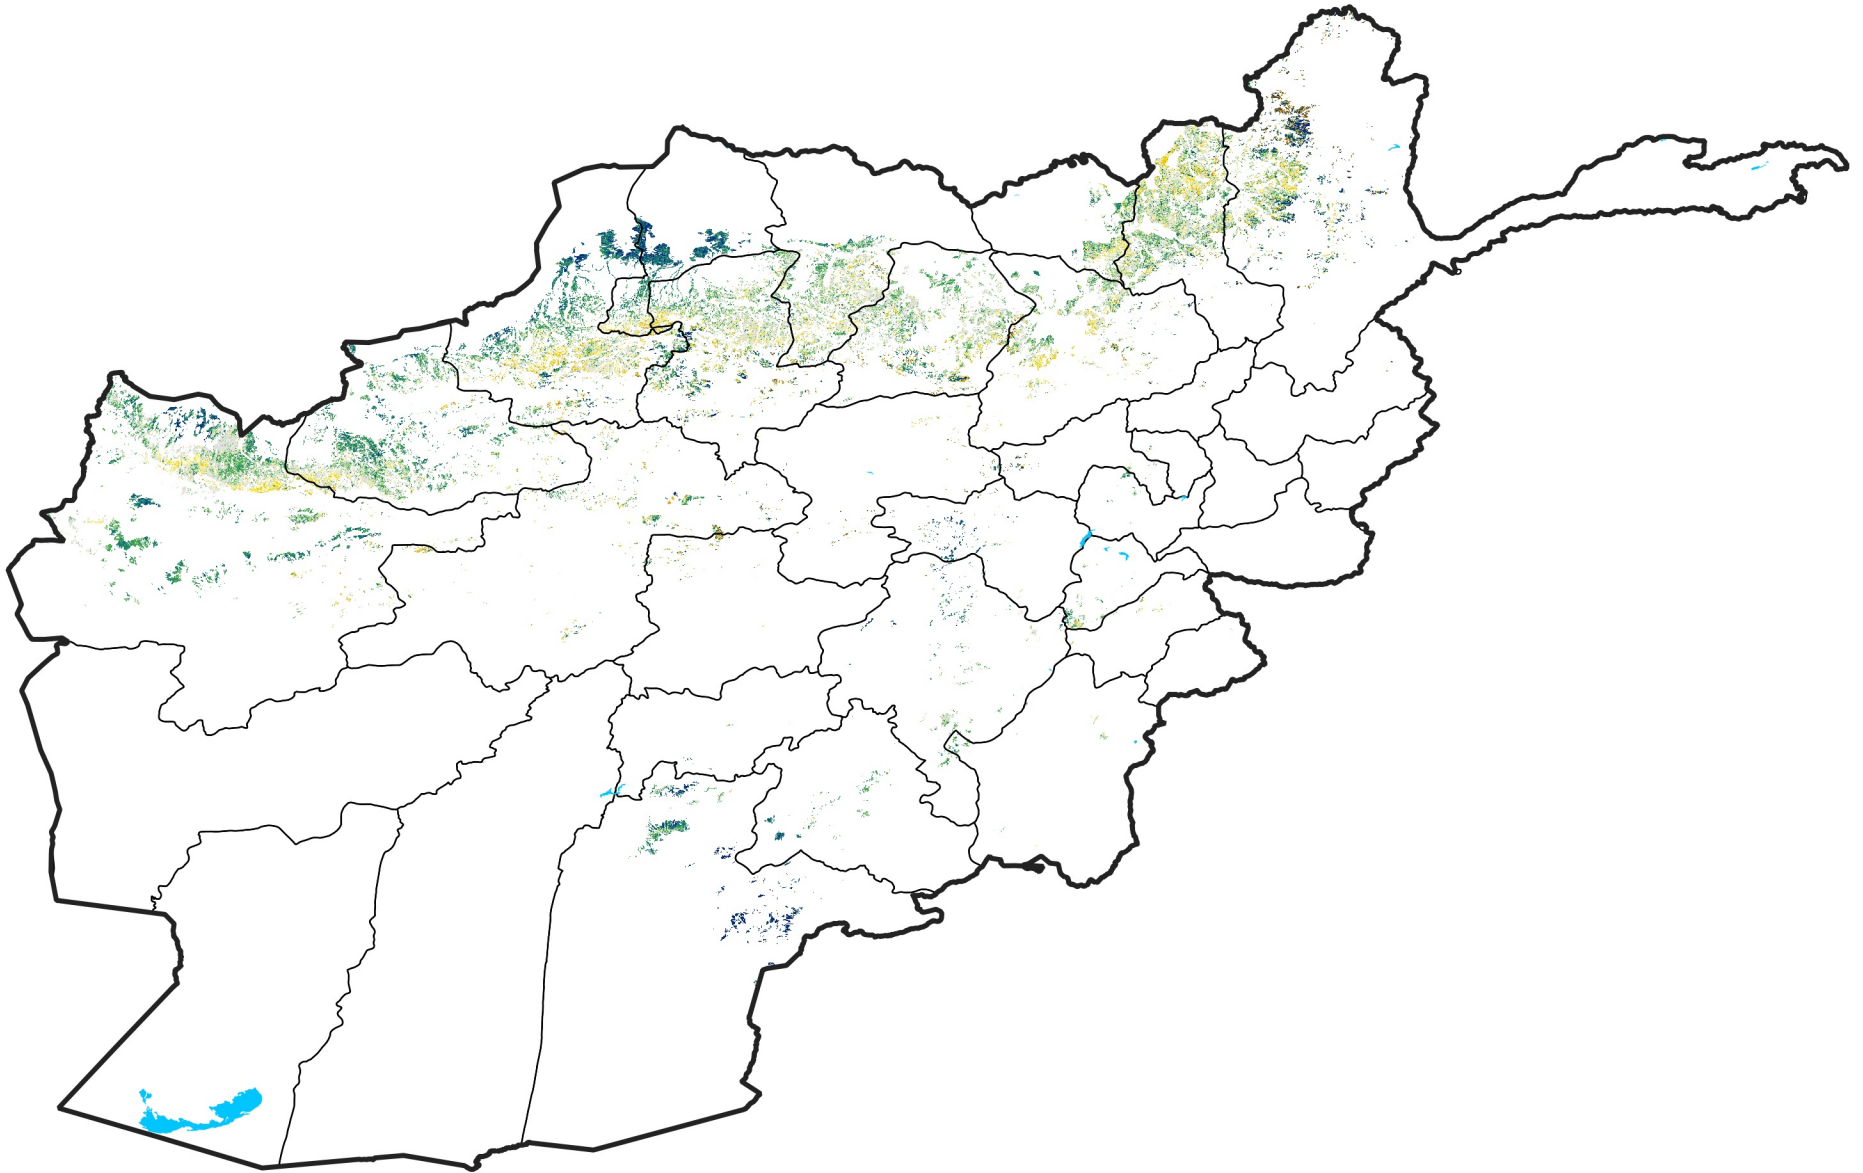

Afghanistan Rainfed Agricultural Areas

Percent of Mean NDVI

2007 / mean (2003 - 2022)

Period 07 / March 01 - 10, 2007

Percent of Normal