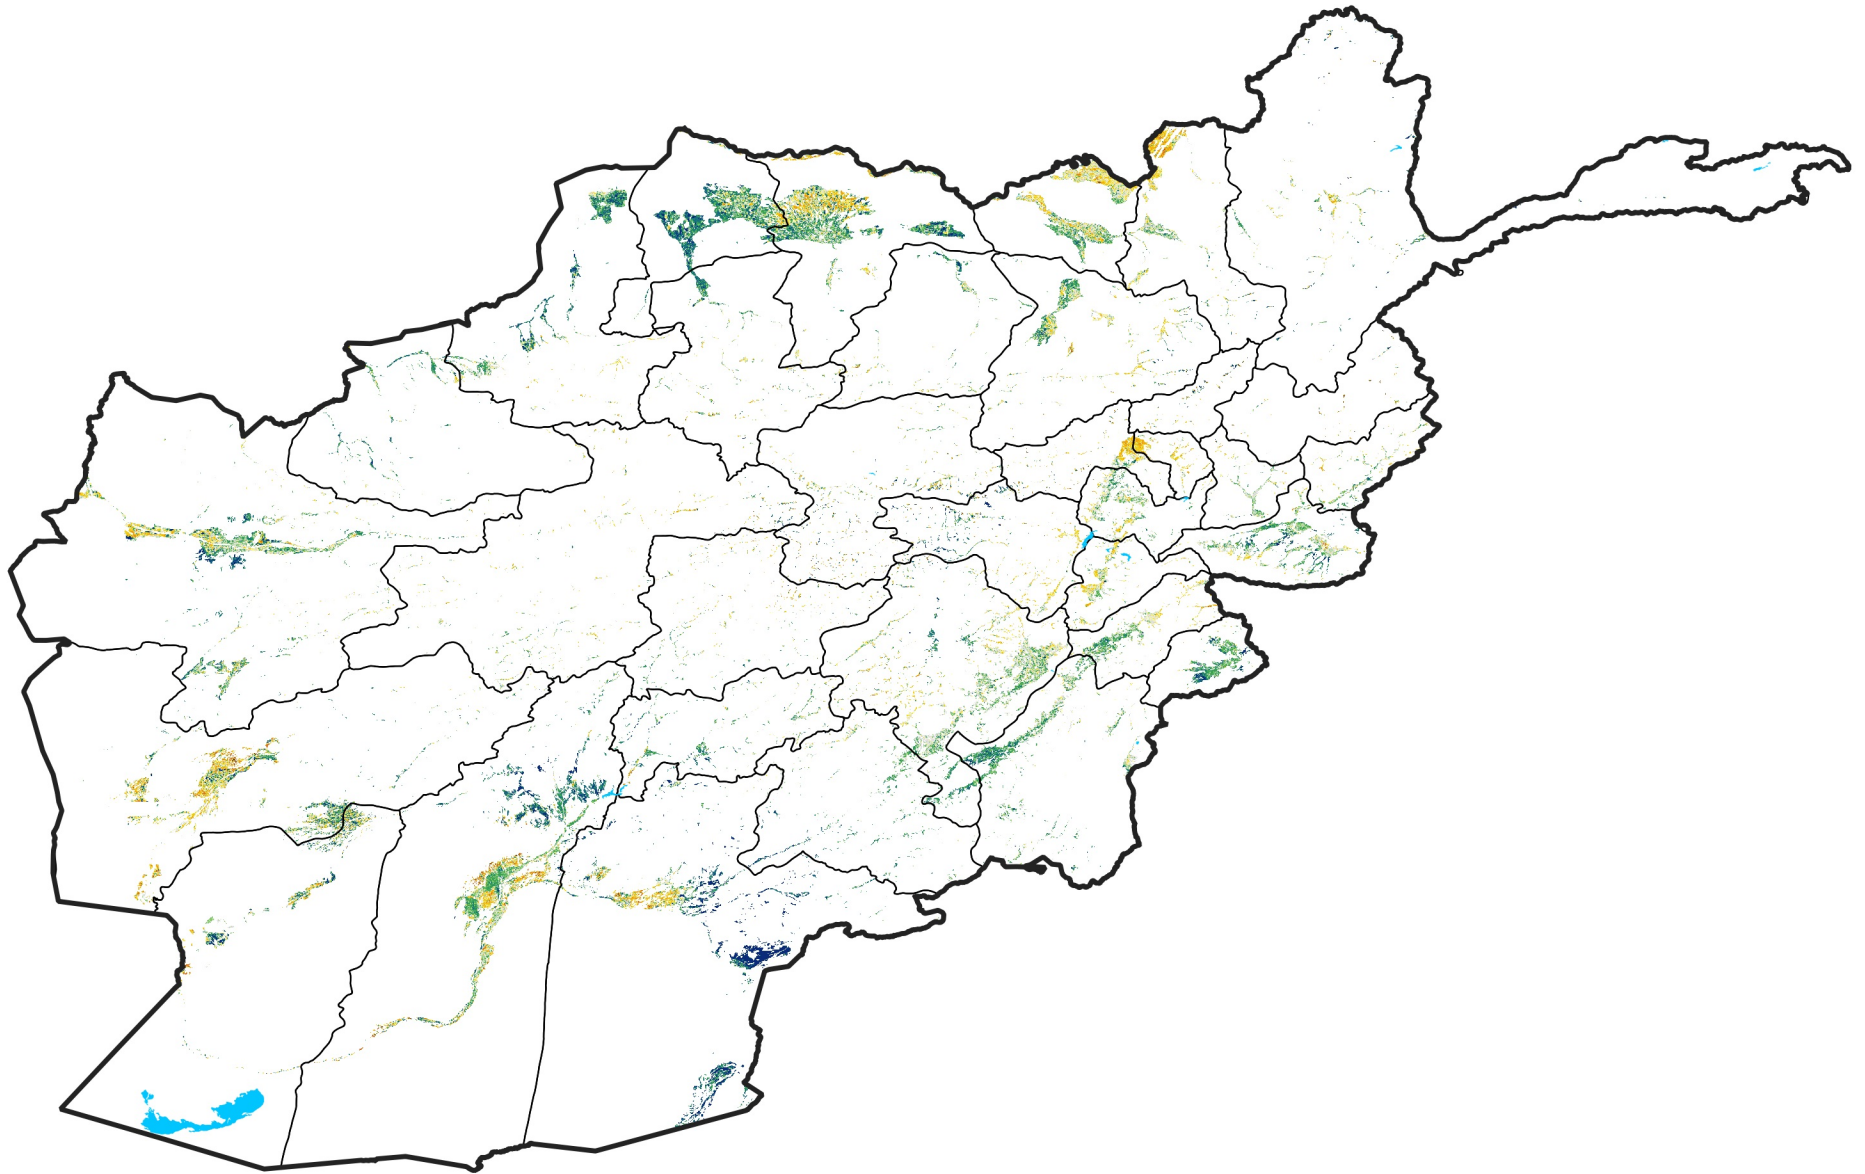

Afghanistan Irrigated Agricultural Areas

Percent of Mean NDVI

2007 / mean (2003 - 2022)

Period 08 / March 11 - 20, 2007

Percent of Normal