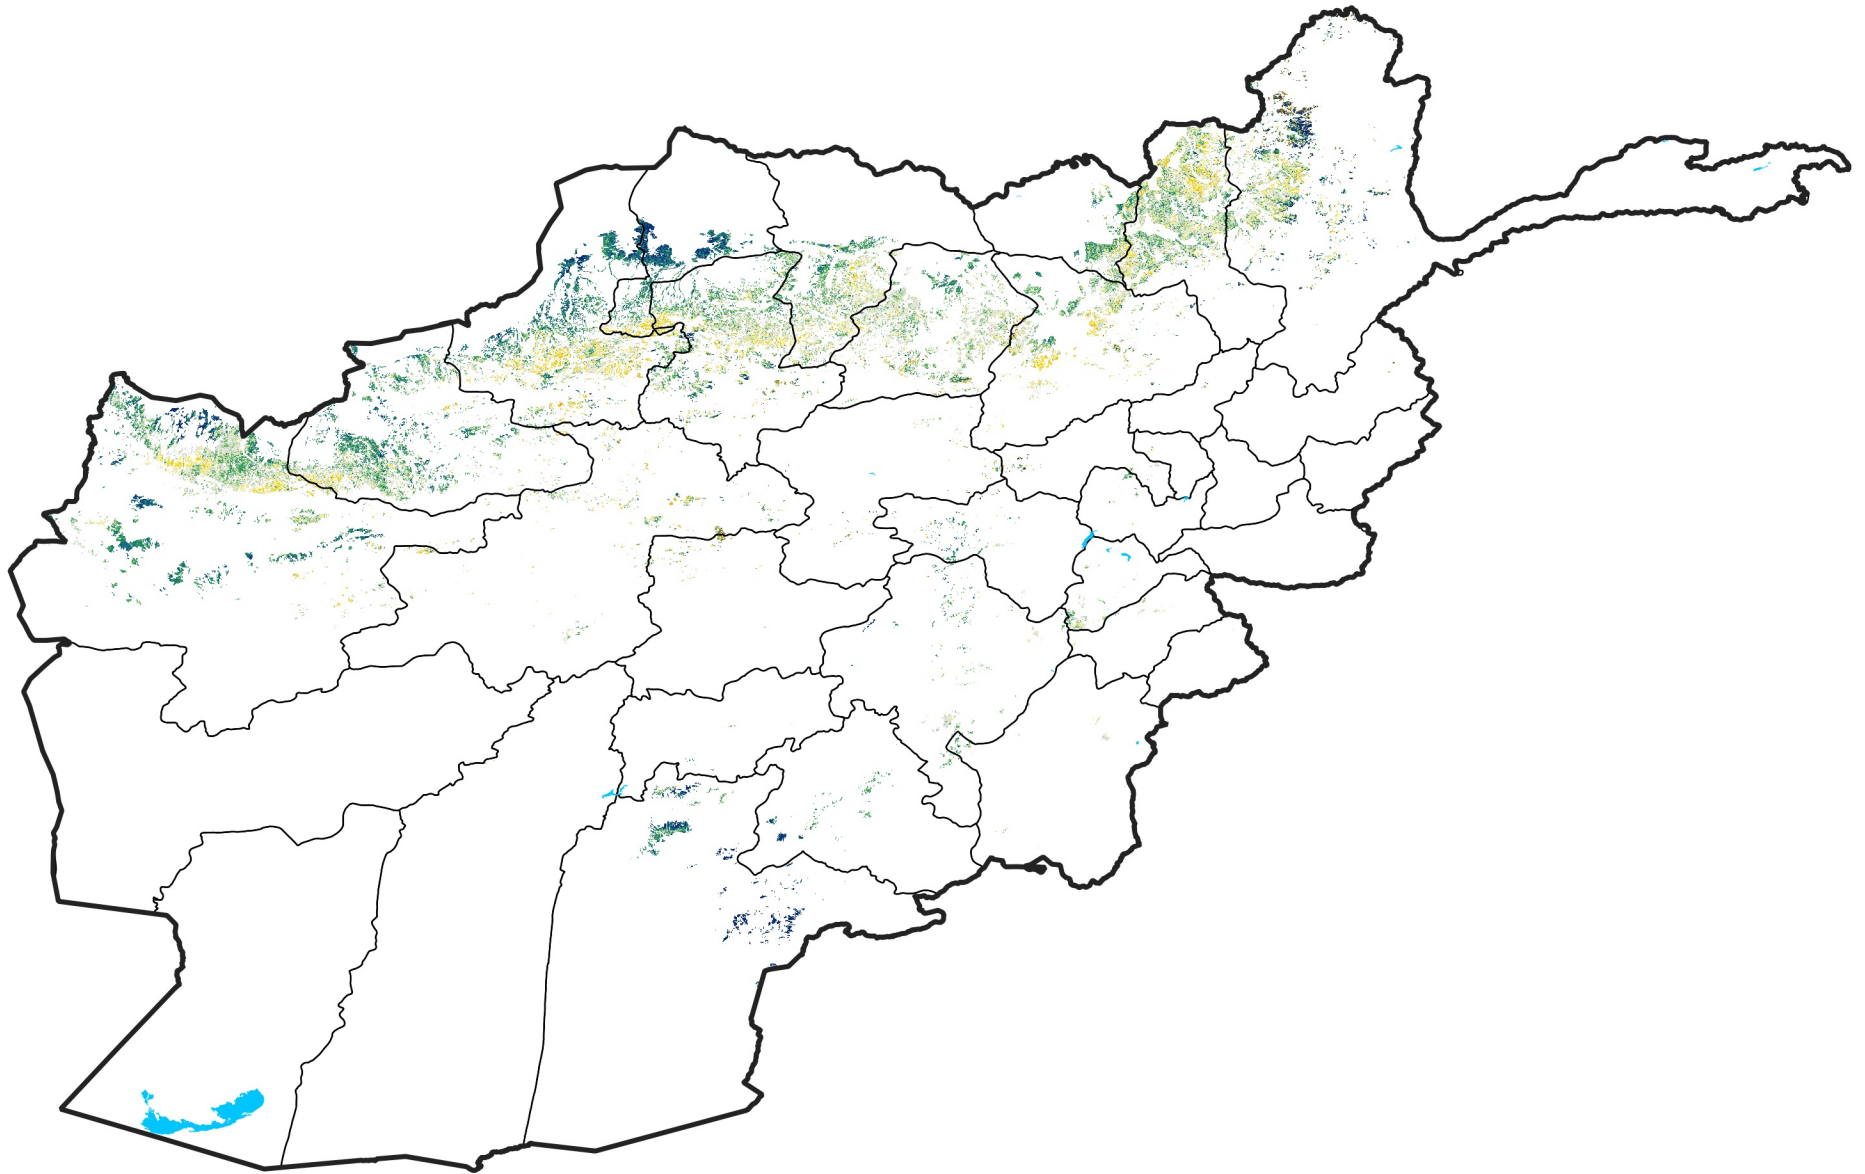

Afghanistan Rainfed Agricultural Areas

Percent of Mean NDVI

2007 / mean (2003 - 2022)

Period 08 / March 11 - 20, 2007

Percent of Normal