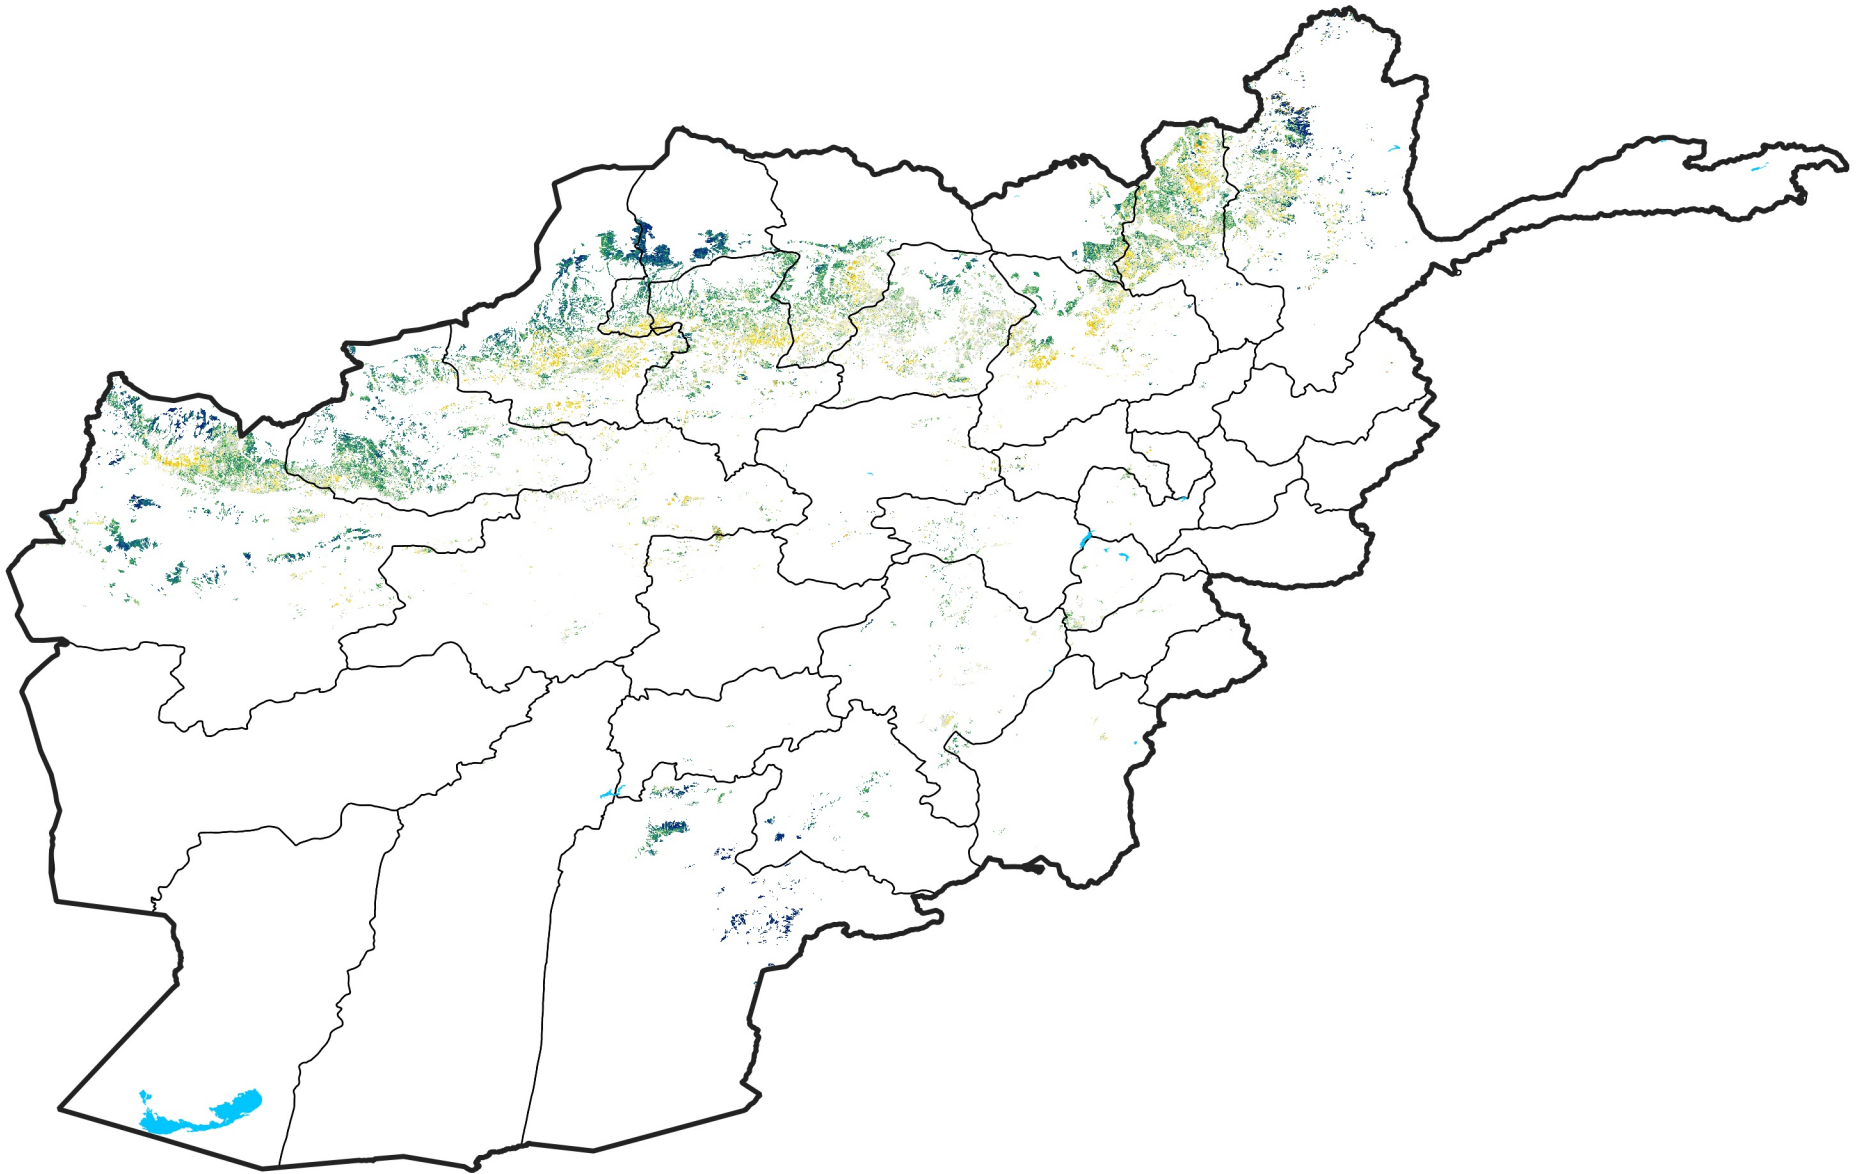

Afghanistan Rainfed Agricultural Areas

Percent of Mean NDVI

2007 / mean (2003 - 2022)

Period 09 / March 21 - 31, 2007

Percent of Normal