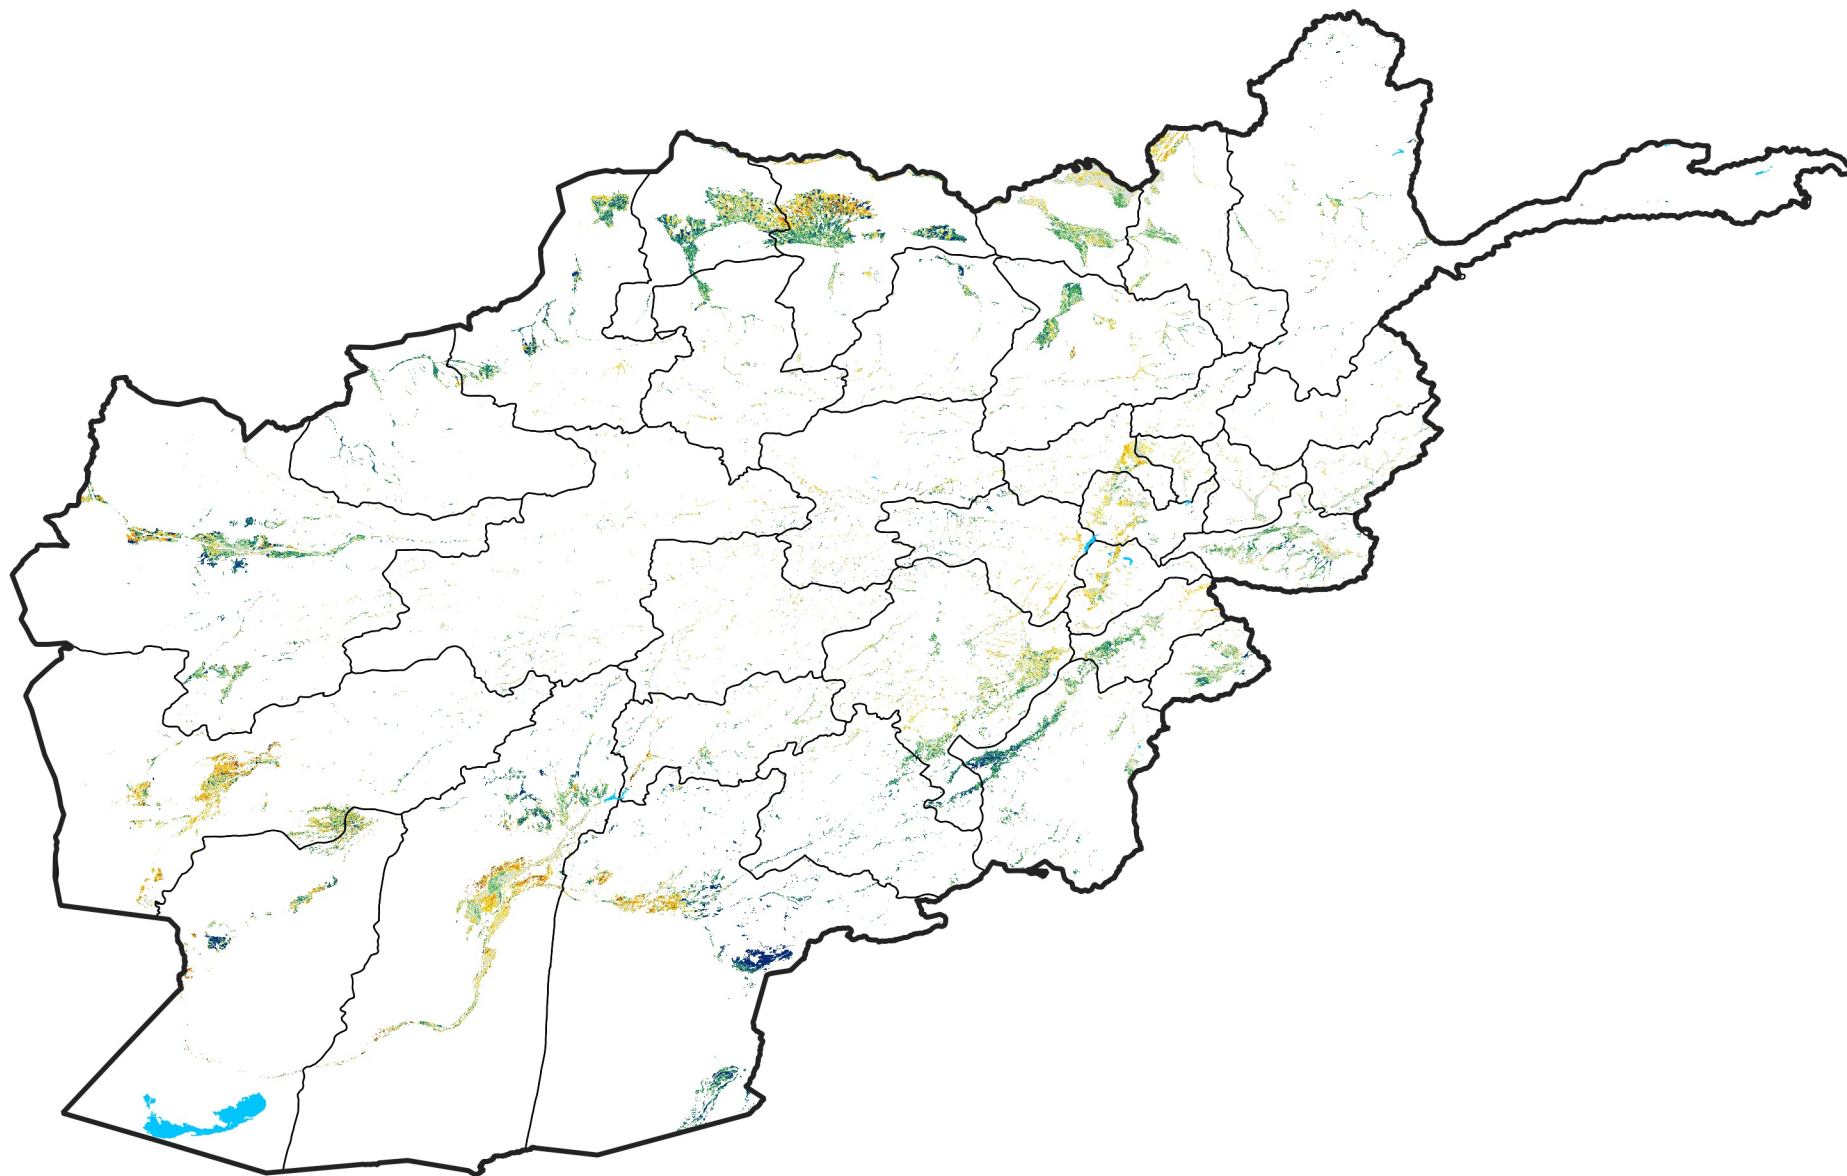

Afghanistan Irrigated Agricultural Areas

Percent of Mean NDVI

2007 / mean (2003 - 2022)

Period 10 / April 01 - 10, 2007

Percent of Normal