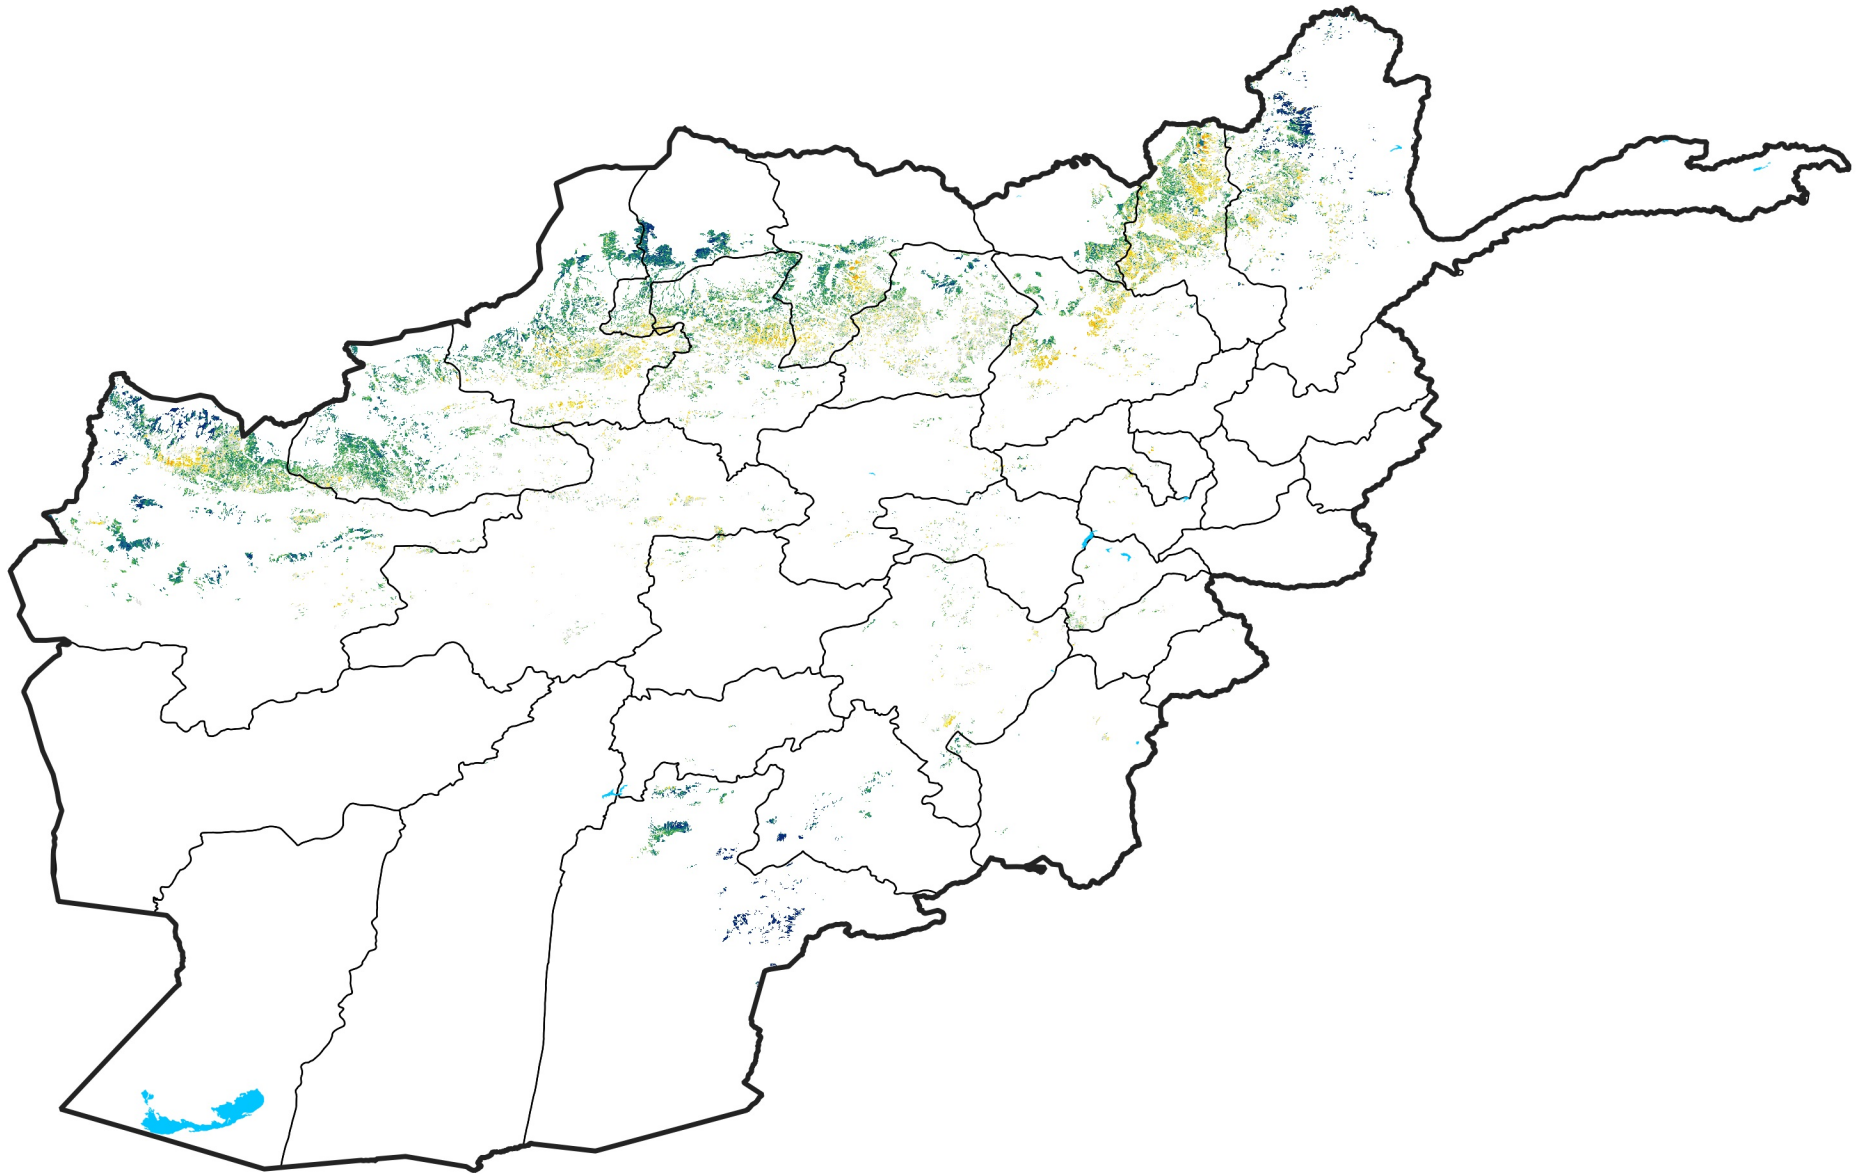

Afghanistan Rainfed Agricultural Areas

Percent of Mean NDVI

2007 / mean (2003 - 2022)

Period 10 / April 01 - 10, 2007

Percent of Normal