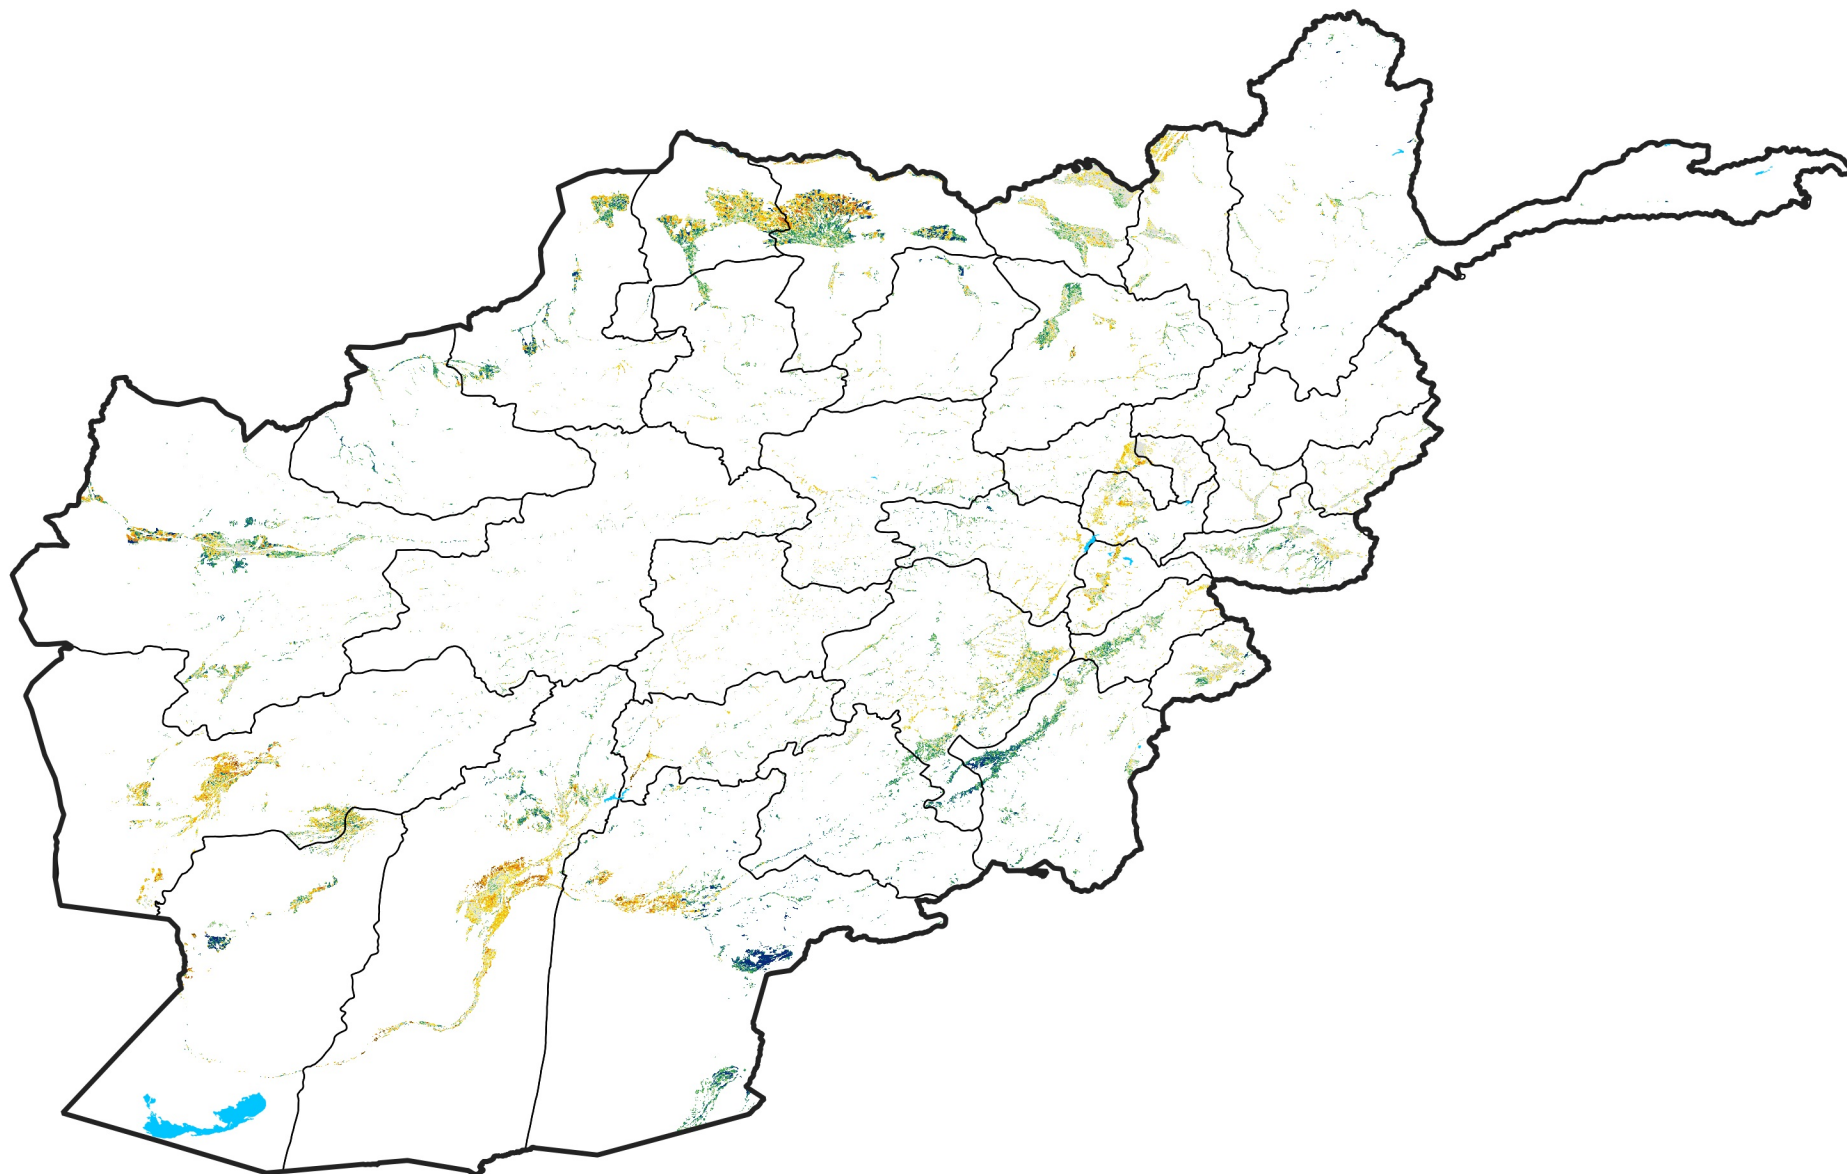

Afghanistan Irrigated Agricultural Areas

Percent of Mean NDVI

2007 / mean (2003 - 2022)

Period 11 / April 11 - 20, 2007

Percent of Normal