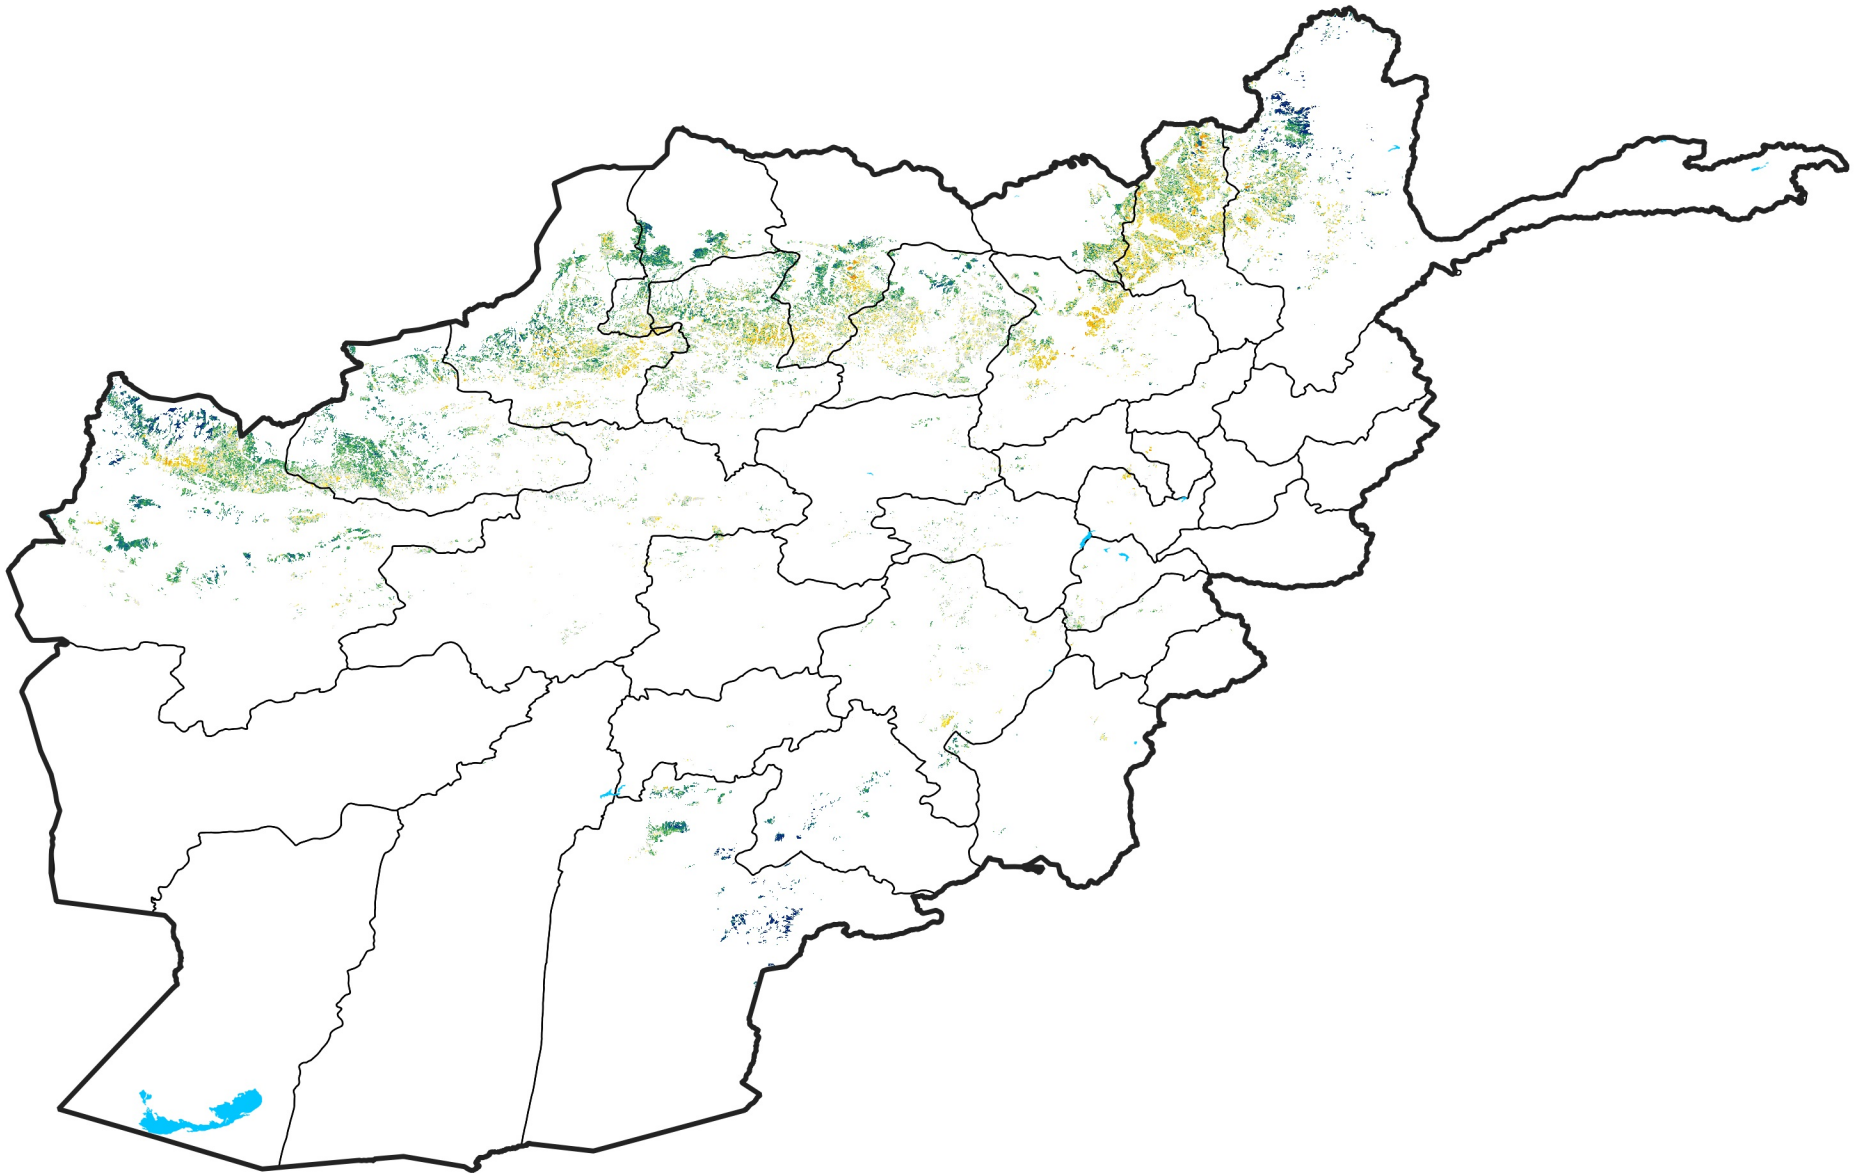

Afghanistan Rainfed Agricultural Areas

Percent of Mean NDVI

2007 / mean (2003 - 2022)

Period 11 / April 11 - 20, 2007

Percent of Normal