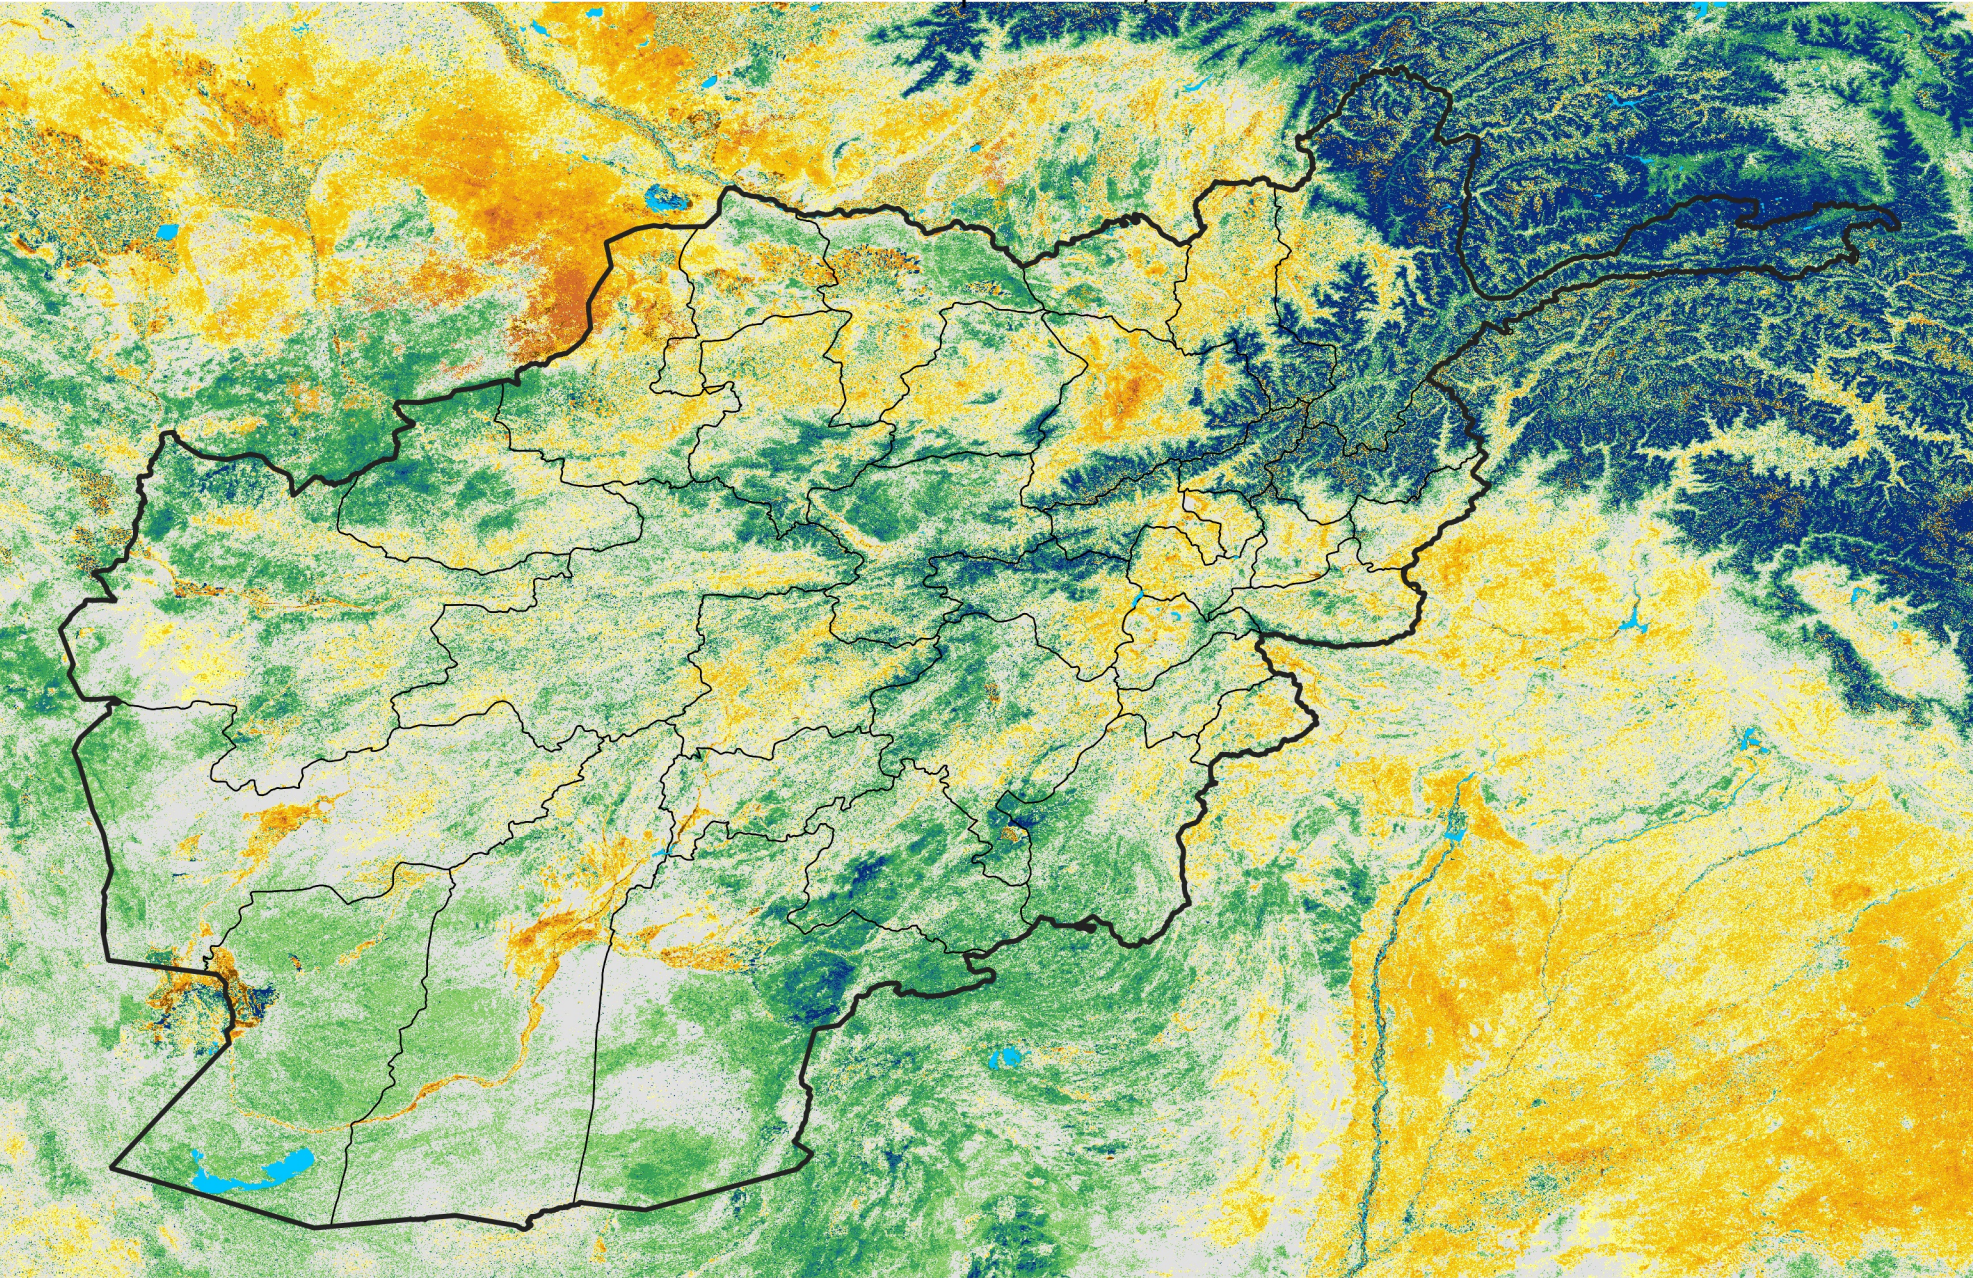

Afghanistan

Percent of Mean NDVI

2007 / mean (2003 - 2022)

Period 12 / April 21 - 30, 2007

Percent of Normal