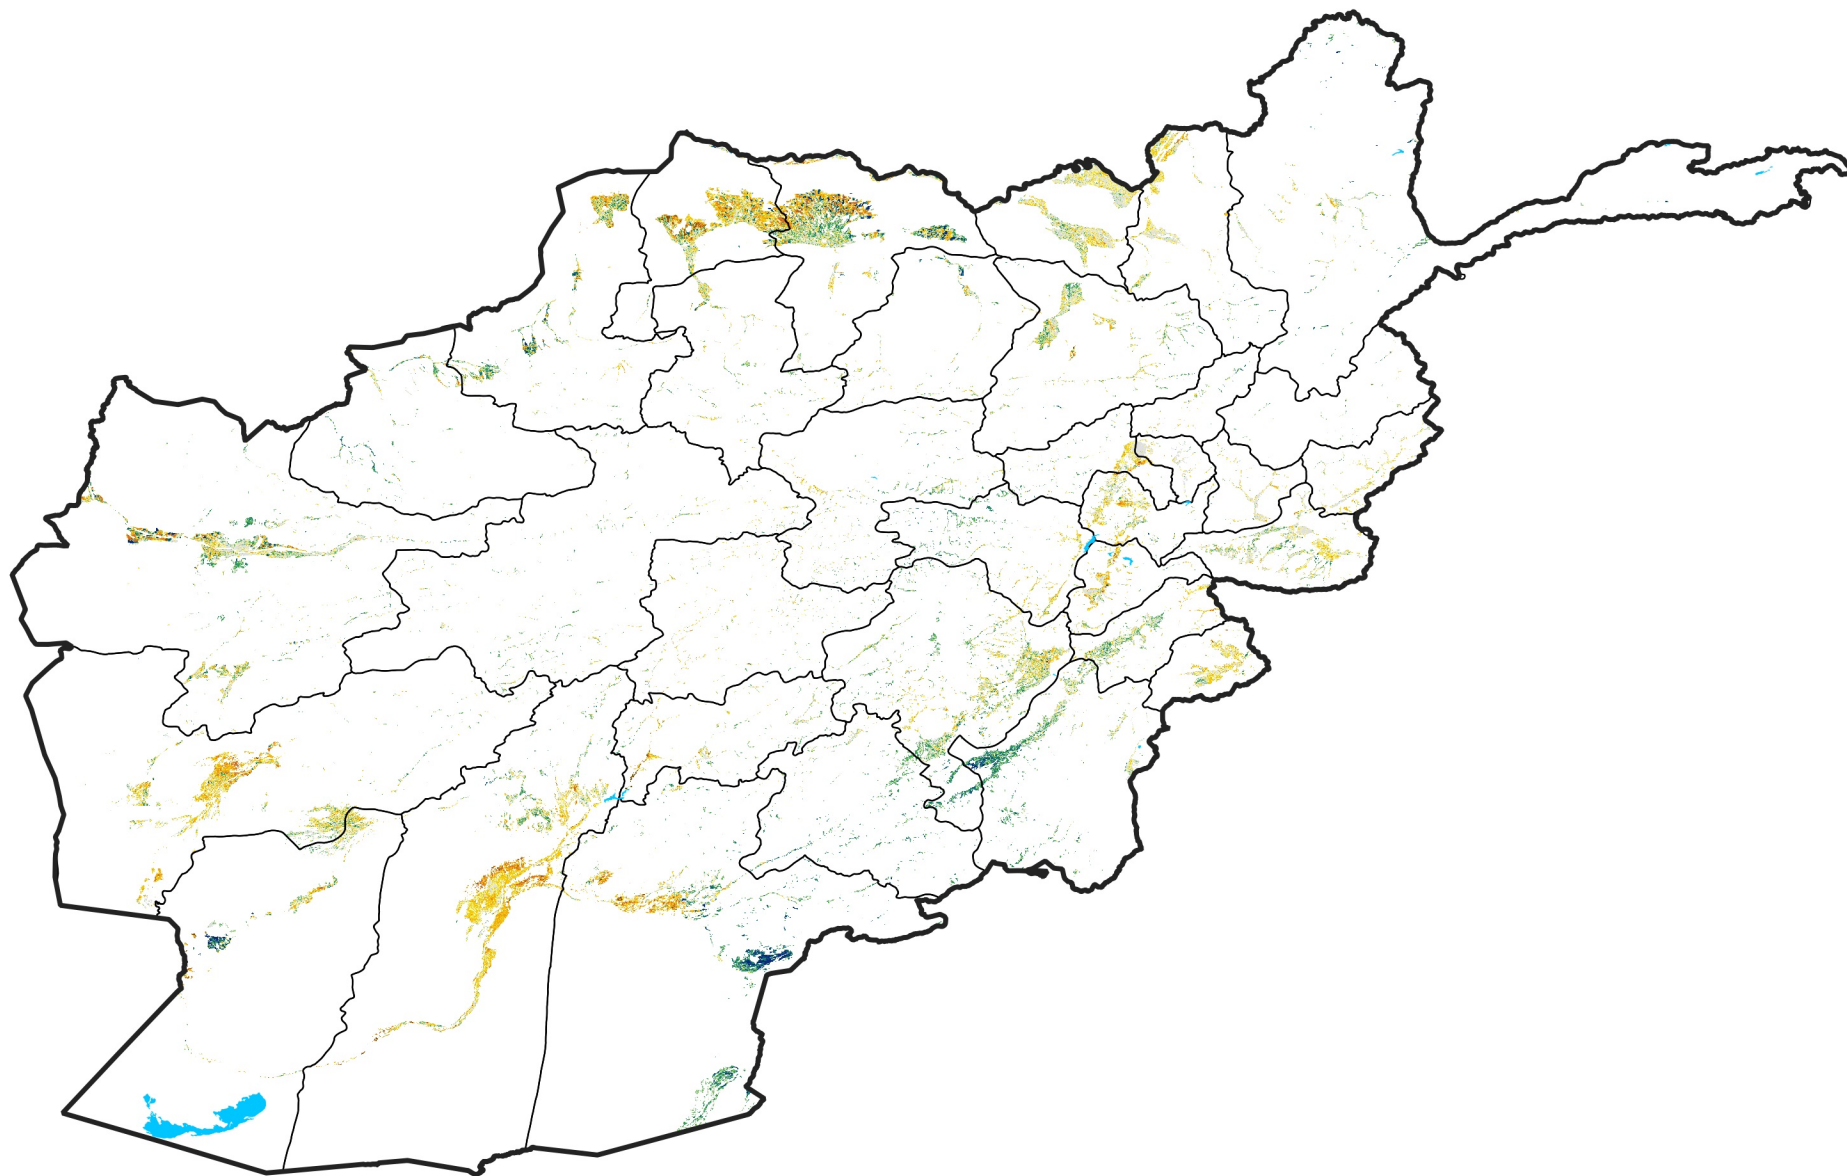

Afghanistan Irrigated Agricultural Areas

Percent of Mean NDVI

2007 / mean (2003 - 2022)

Period 12 / April 21 - 30, 2007

Percent of Normal