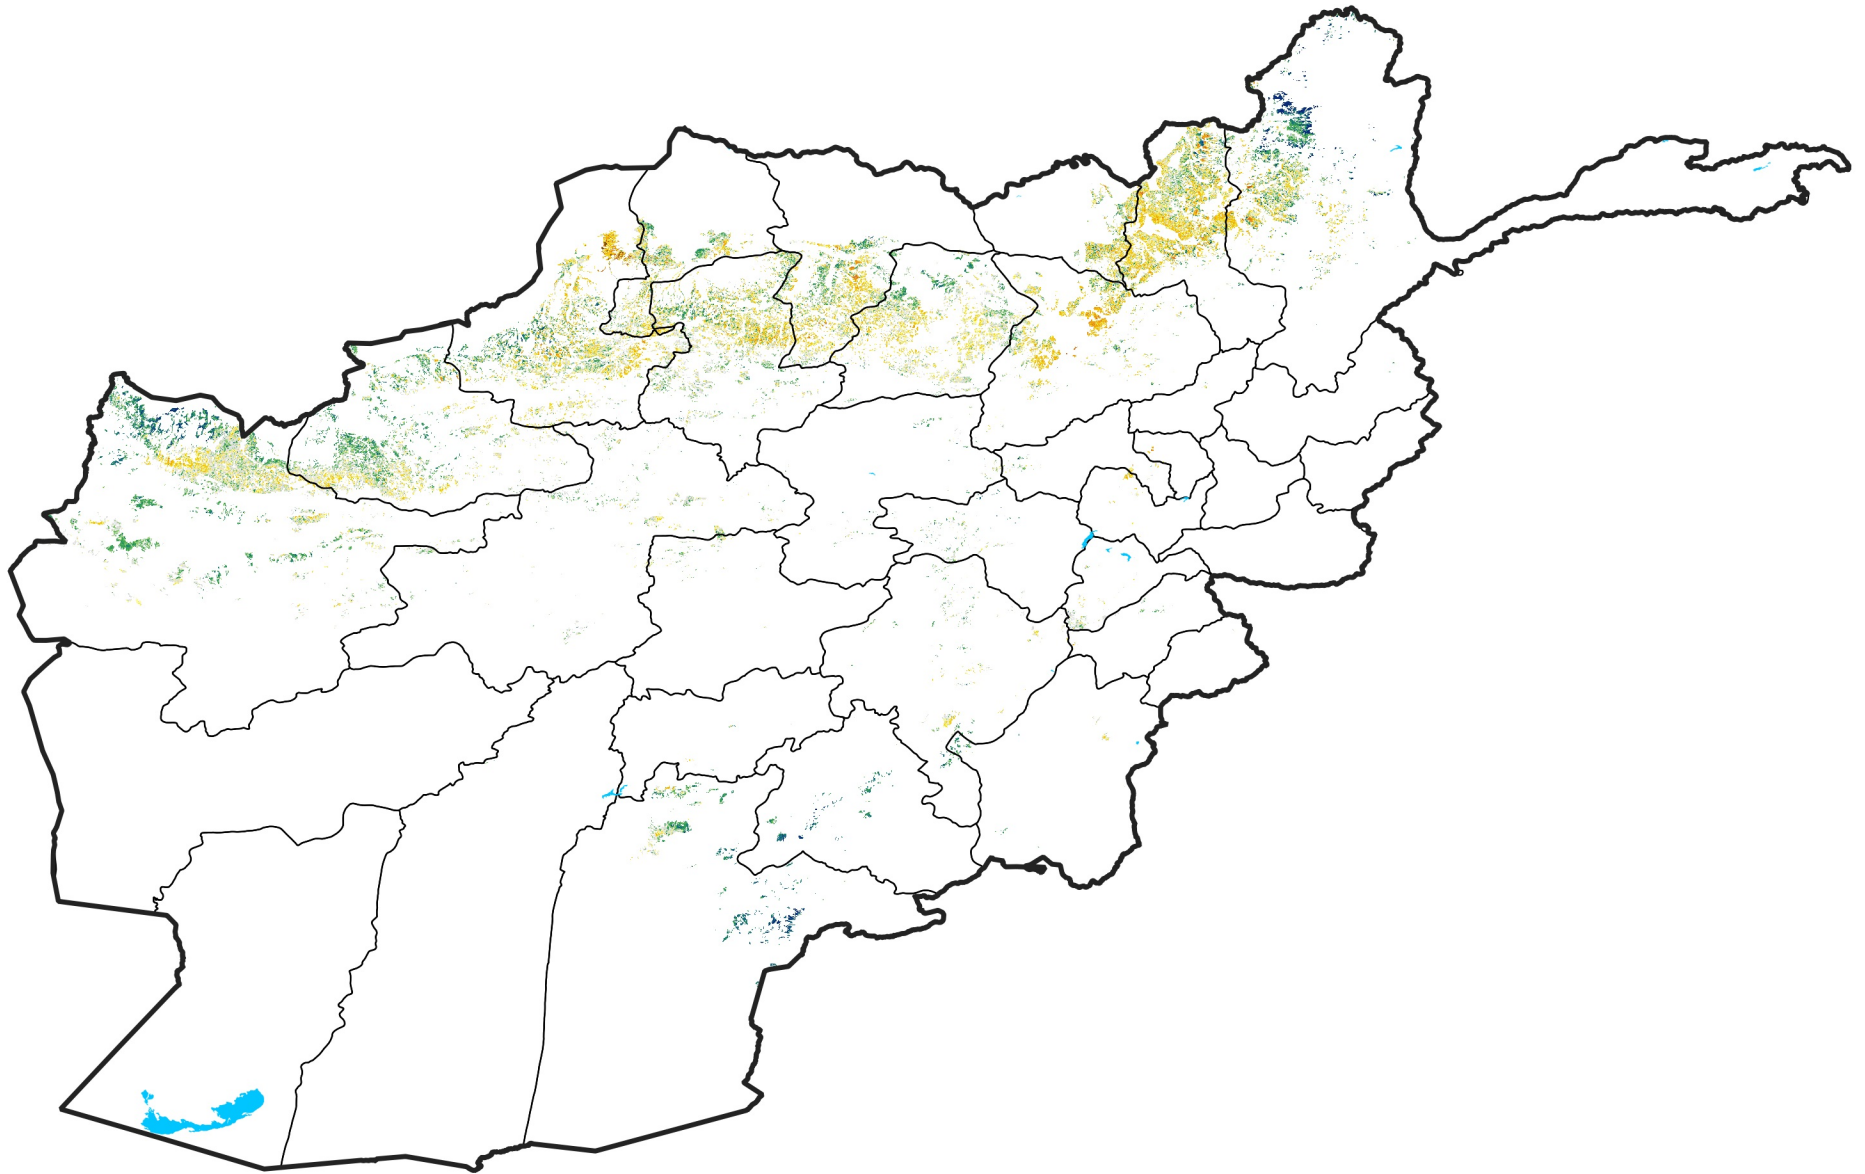

Afghanistan Rainfed Agricultural Areas

Percent of Mean NDVI

2007 / mean (2003 - 2022)

Period 12 / April 21 - 30, 2007

Percent of Normal