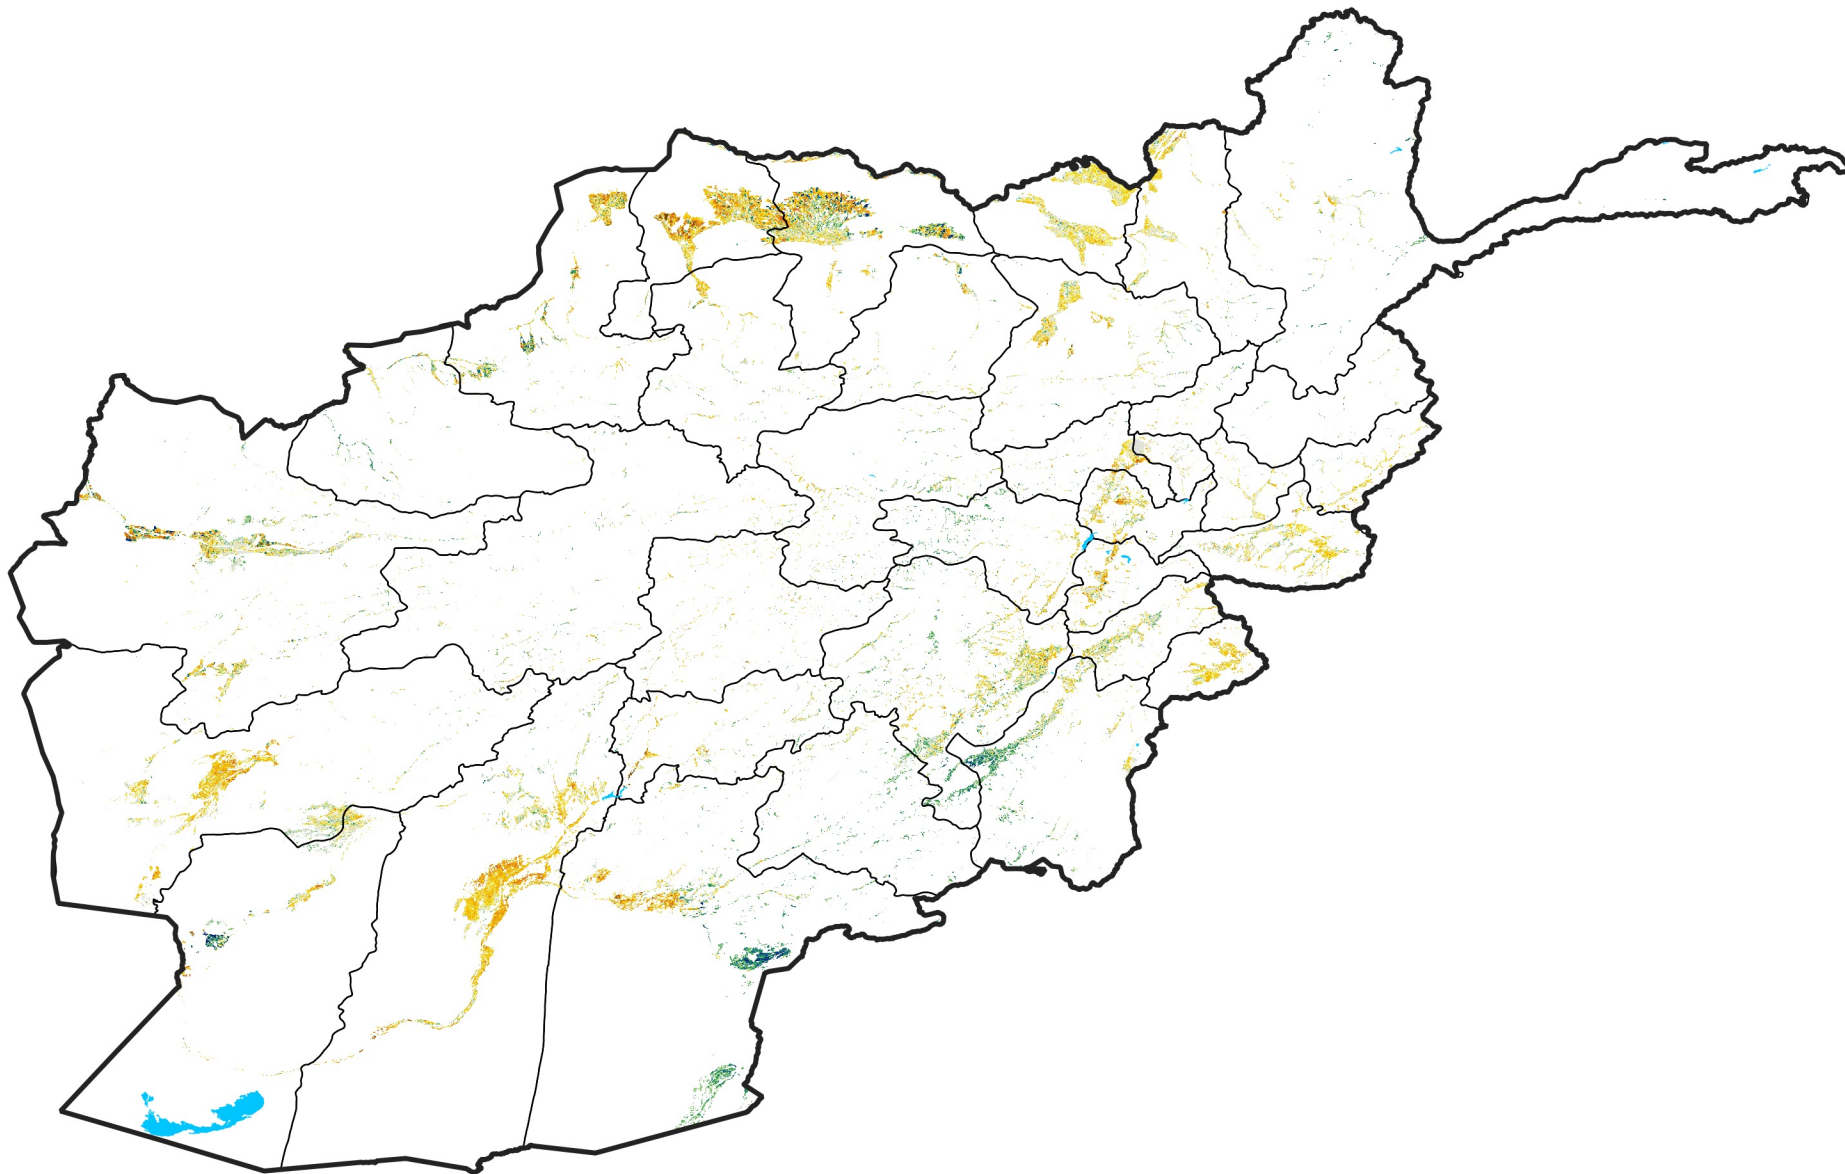

Afghanistan Irrigated Agricultural Areas

Percent of Mean NDVI

2007 / mean (2003 - 2022)

Period 13 / May 01 - 10, 2007

Percent of Normal