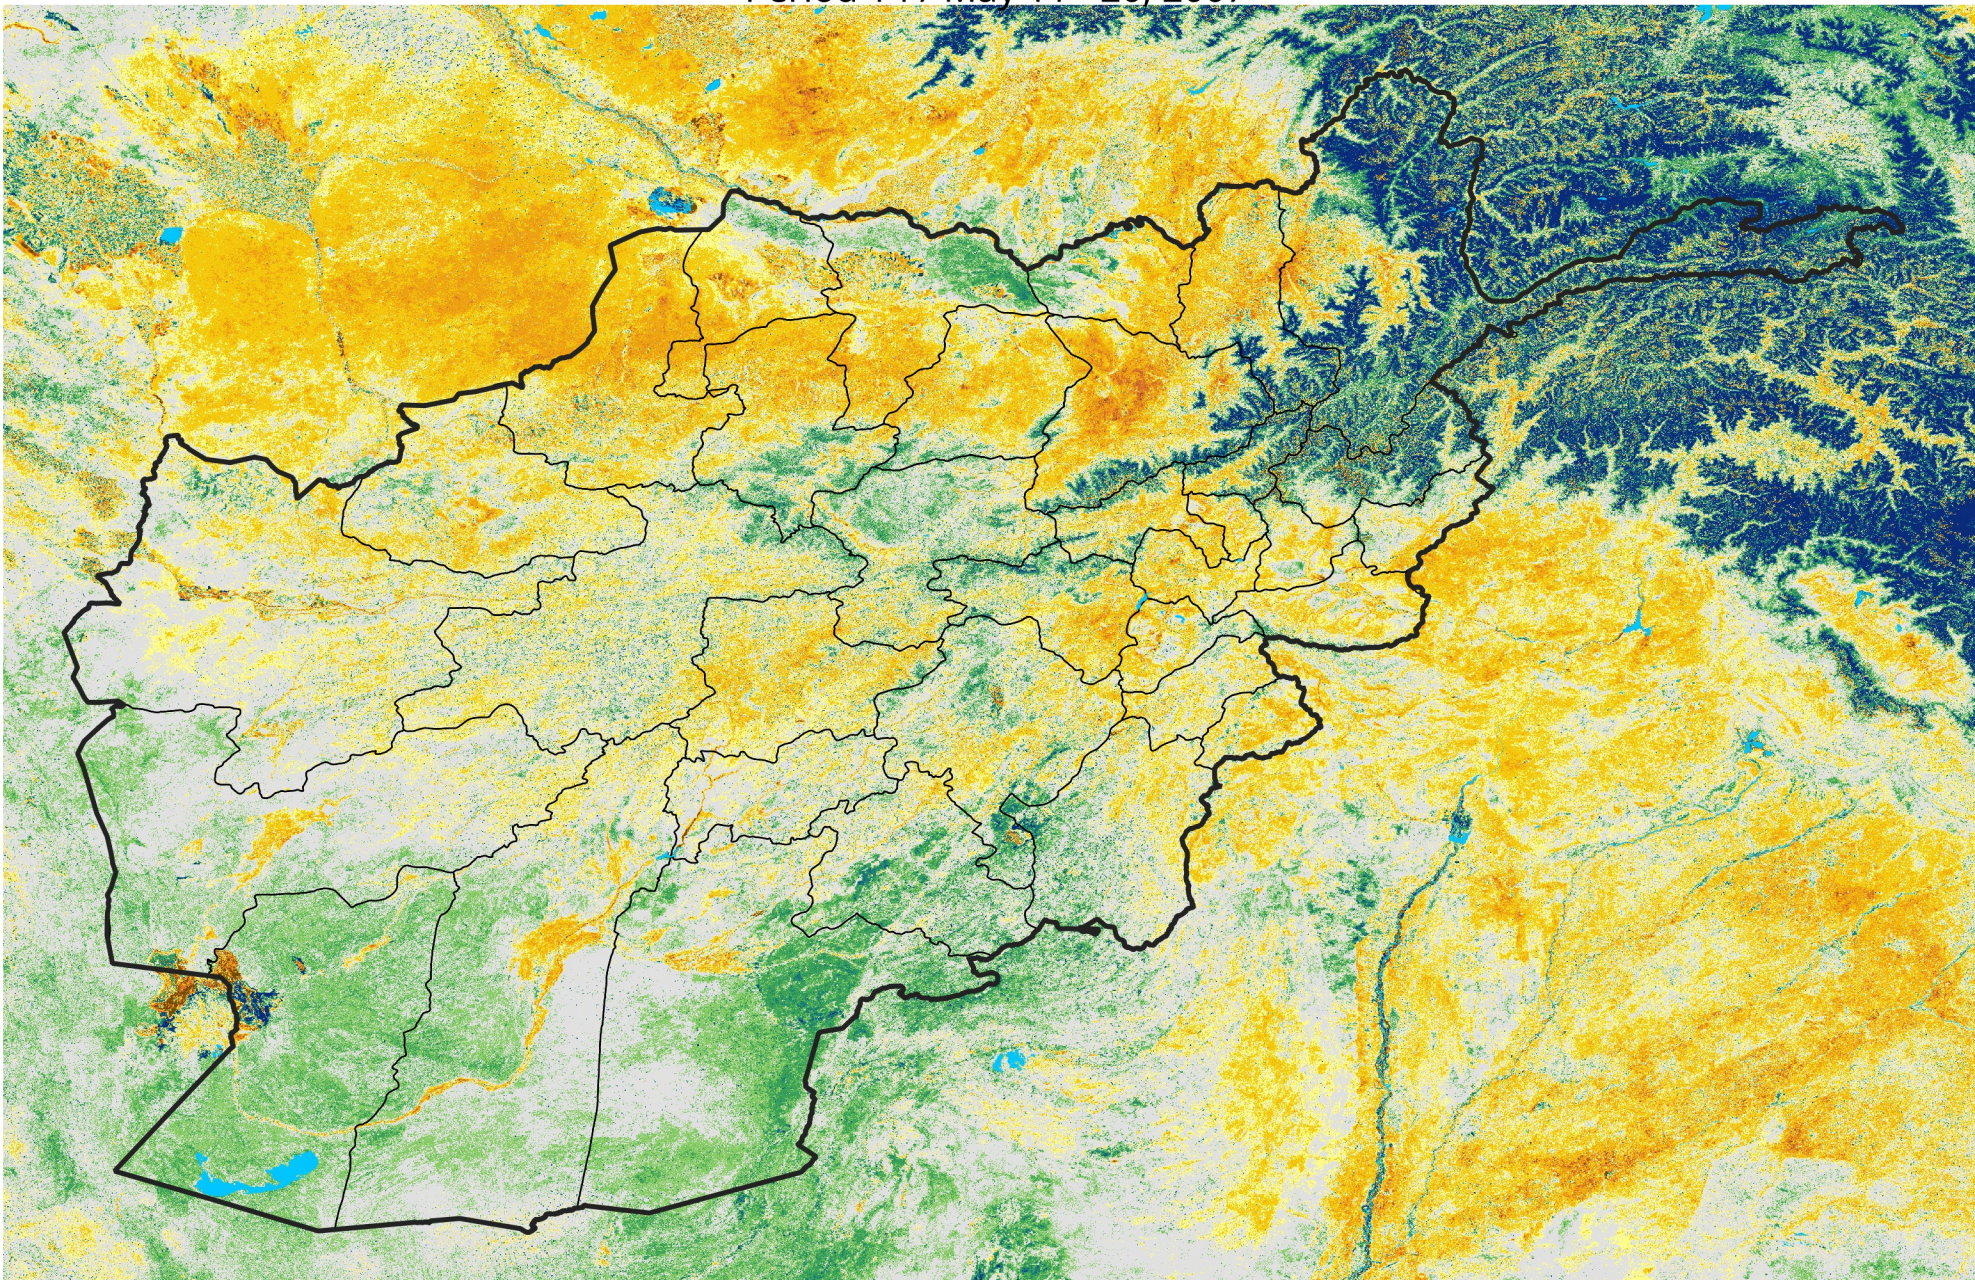

Afghanistan

Percent of Mean NDVI

2007 / mean (2003 - 2022)

Period 14 / May 11 - 20, 2007

Percent of Normal