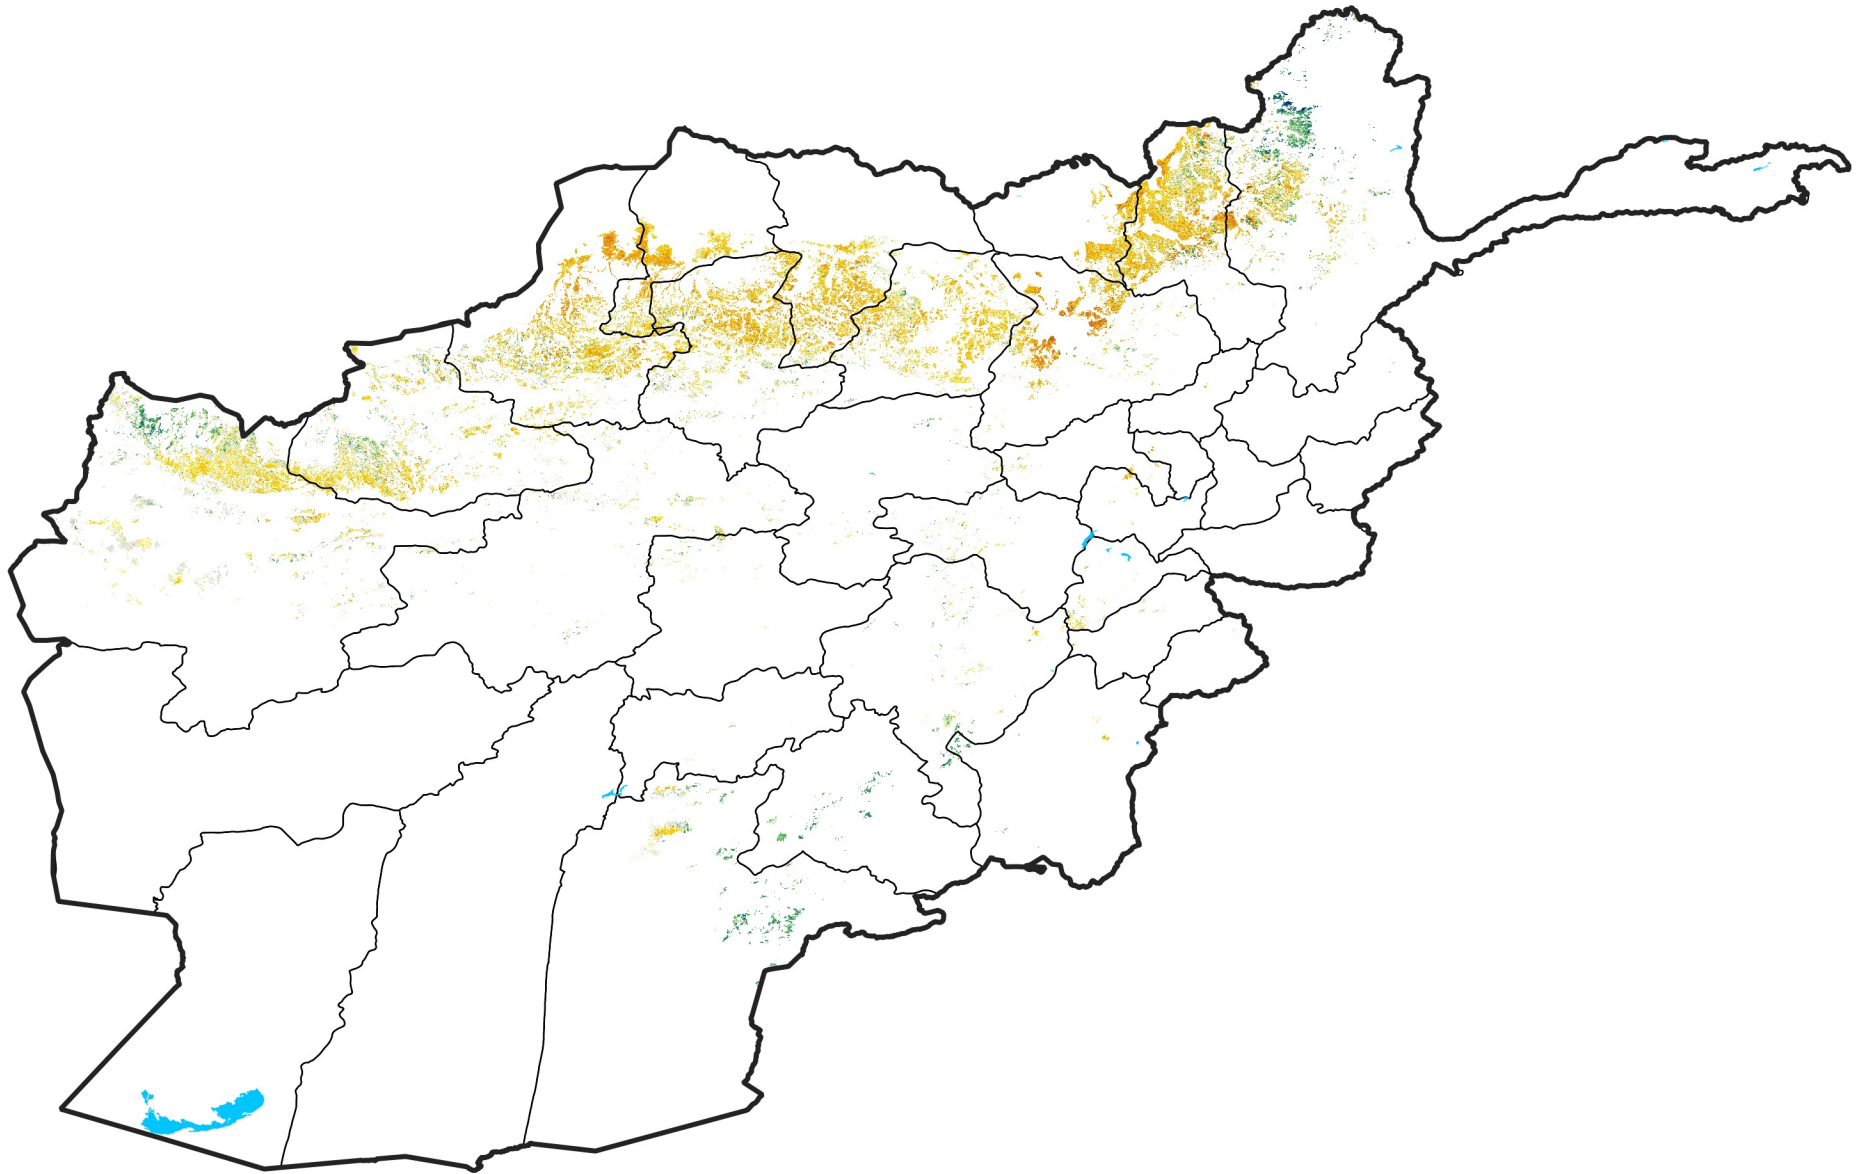

Afghanistan Rainfed Agricultural Areas

Percent of Mean NDVI

2007 / mean (2003 - 2022)

Period 14 / May 11 - 20, 2007

Percent of Normal